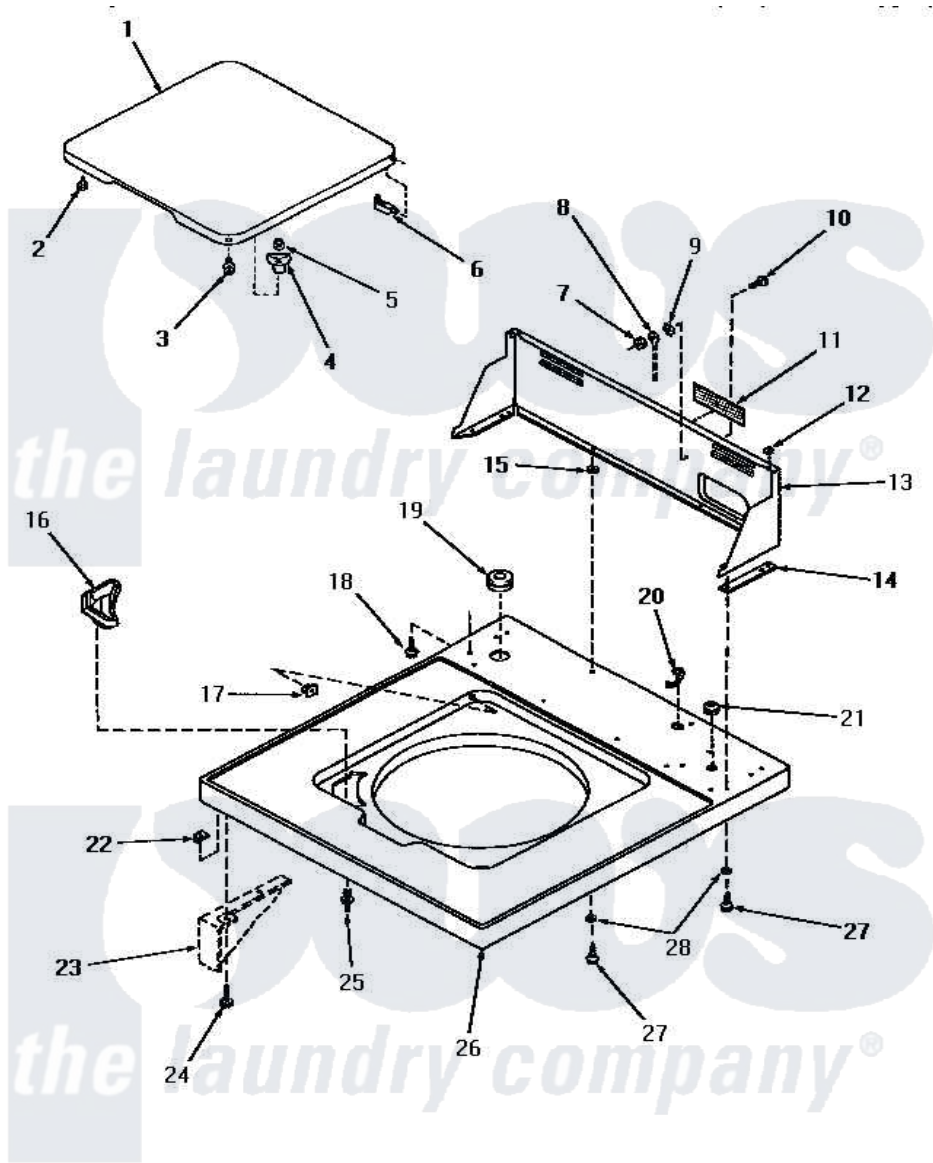

Amana HA2411 05 - CABINET TOP, LOADING DOOR & CONTROL HOOD

CABINET TOP, LOADING DOOR AND CONTROL HOOD

Amana [Residential Amana HA2411 Washer Parts](#) Parts Diagram 05 - CABINET TOP, LOADING DOOR & CONTROL HOOD

[Click on the part number to view part](#)

Item	Original Part Number	Replaced By	Status	Part Description
"	NOTE:		Not Available	SIPHON BREAK KIT MUST BE INSTALLED IN DRAIN HOSE IF THE DRAIN RECEPTACLE IS LOWER THAN THE CABINET TOP OF THE WASHER.
1	27665W		Not Available	LOADING DOOR, WHITE
"	27665A		Not Available	ASSY, LID
"	27665K		Not Available	LOADING DOOR, COFFEE
"	27665H		Not Available	LOADING DOOR, HARVEST GOLD
"	27665L		Not Available	LOADING DOOR, ALMOND
2	21685	40038001		Bumper
3	27203		Not Available	ASSY,SCREW & WASHER
4	27149			Catch, Lid Switch
5	21752			Nut, 8-32 Hex Brilock
6	27626		Not Available	HINGE,HIDDEN
7	03673		Not Available	NUT

8	Y00000000	Not Available	SEE NOTE GROUND WIRE
9	03815		Lockwasher, No.10 Ext Shk
10	20267		Screw, 10-24 X 3/8 Round
11	24903	Not Available	STICKER,DISCONNECT POW
12	24522		Nut, Speed-8ab-18 C1995
13	29551W	Not Available	CONTROL HOOD, WHITE
"	29551L	Not Available	CONTROL HOOD, ALMOND
"	29551A	Not Available	CONTROL HOOD, AVOCADO
"	29551H	Not Available	HOOD,CONTROL-DOMESTIC
"	29551K	Not Available	CONTROL HOOD, COFFEE
14	23028	Not Available	GASKET,CONTROL BOX END
15	23425	Not Available	WASHER,7/32IDX7/16ODX.
16	27121	Not Available	DISPENSER,BLEACH
17	27625		Bushing
18	56392	Not Available	SCREW,8-18 X 3/8 TAPPI
19	20118	Not Available	GROMMET,1982 INV
20	21903	211881	Grommet, Cord Part Not Used-Gas Models Only
21	22299	Not Available	GROMMET
22	20249	36020	Nut-10-24
23	Y00000000	Not Available	SEE NOTE CABINET
24	23008		Screw, 10-24 X 3/4 Sems
25	56534		Barrel, Support
26	27662L	Not Available	ASSY, TOP-DOMESTIC xREPLACE
"	27662H	Not Available	ASSY, TOP-DOMESTIC
"	27662K	Not Available	CABINET TOP, COFFEE
"	27662W	Not Available	CABINET TOP, WHITE
27	23962	W10116760	Screw
28	20493		Washer, 11/64 ID x 3/8 OD