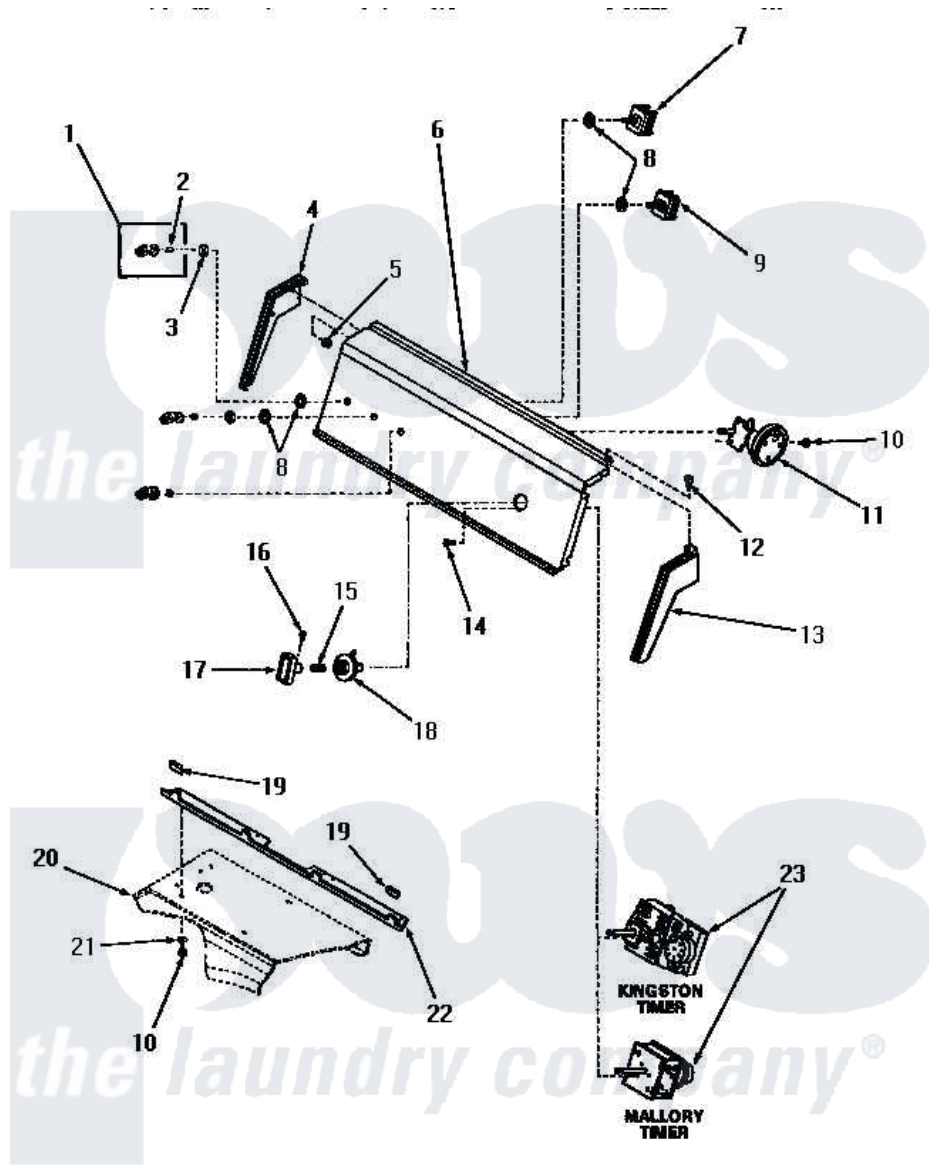

# Amana HA2411 06 - CONTROL PANEL & CONTROLS

## CONTROL PANEL AND CONTROLS

Amana [Residential Amana HA2411 Washer Parts](#) Parts Diagram 06 - CONTROL PANEL & CONTROLS  
 Click on the part number to view part

Item	Original Part Number	Replaced By	Status	Part Description
"	NOTE:		Not Available	1. IF DRAIN HOSE MUST BE SHORTENED, CUT HOSE BETWEEN MOLDED END AND MOLDED ELBOW. USE ONE NO. 25863 HOSE COUPLING TO SPLICE HOSE.
1	27376		Not Available	No Longer Available
2	10519		Not Available	RETAINER
3	57584		Not Available	NUT
4	25124		Not Available	CONTROL HOOD END, LEFT
5	25126	<a href="#">5303284616</a>		Clip
6	<a href="#">27680</a>			Panel, Control
7	21300		Not Available	SWITCH,TEMPERATURE
8	<a href="#">91176</a>			Lockwasher, 3/8 Intshkp
9	<a href="#">21302</a>			Switch, Motor-2SP
10	23962	<a href="#">W10116760</a>		Screw
11	<a href="#">27778</a>			Switch, Pressure
12	25232		Not Available	SCREW,8AB-18X7/8 OVAL

13	25123	Not Available	CONTROL HOOD END, RIGHT
14	<a href="#">70212</a>		Screw, 8-32 X 5/32 RD H
15	<a href="#">26319</a>		Spring
16	<a href="#">26318</a>		Screw, 8-32 X 1/4 Set S
17	27382	Not Available	TIMER KNOB
18	28287	Not Available	TIMER KNOB INDICATOR
19	24859	Not Available	SLEEVE,SUPPORT ANGLE
20	Y00000000	Not Available	SEE NOTE CABINET TOP
21	<a href="#">20493</a>		Washer, 11/64 ID x 3/8 OD
22	23360	Not Available	ANGLE
23	<a href="#">27694</a>		Xtimer