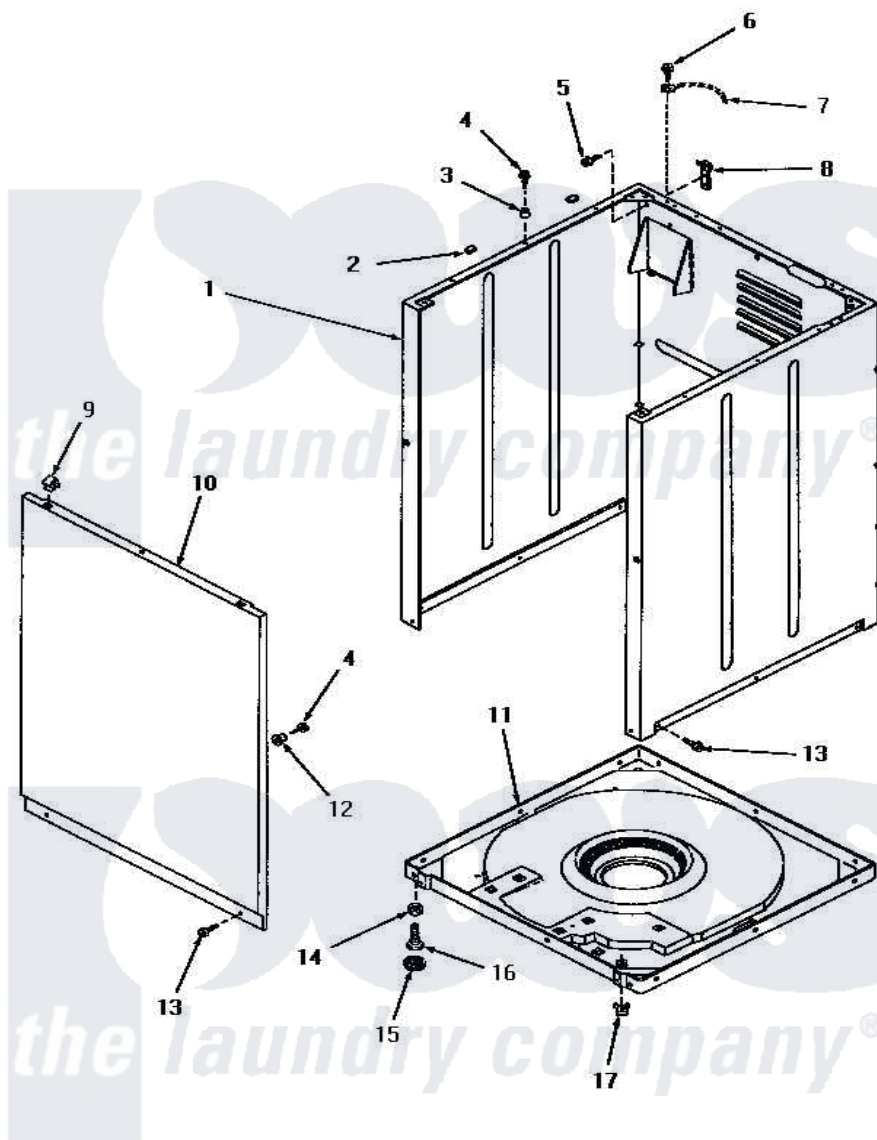

Amana HA2411 07 - FRONT PANEL, CABINET & BASE

FRONT PANEL, CABINET AND BASE

Amana [Residential Amana HA2411 Washer Parts](#) Parts Diagram 07 - FRONT PANEL, CABINET & BASE
 Click on the part number to view part

Item	Original Part Number	Replaced By	Status	Part Description
1	27092W		Not Available	CABINET, WHITE
"	27092L	38612LP		Kit Service Cabinet
"	29168W	38612WP		Kit-Servic
"	29168A		Not Available	CABINET, AVOCADO
"	27092A		Not Available	CABINET, AVOCADO
"	29168L		Not Available	CABINET, ALMOND
"	29168H		Not Available	CABINET, HARVEST GOLD
"	27092K		Not Available	CABINET, COFFEE
"	29168K		Not Available	CABINET, COFFEE
"	27092H		Not Available	CABINET, HARVEST GOLD
2	Y56128			Pad, Bumper
3	56079	505187		Locator, Panel
4	56086	Y014874		Screw, Idler Arm And Sleeve
5	51780	3390631		Screw, 10-16 X 3/8
6	56392		Not Available	SCREW,8-18 X 3/8 TAPPI
7	Y00000000		Not Available	SEE NOTE GROUND WIRE, GREEN

8	Y27103		Hinge, Hold-Down Lug
9	28835	22001650	Fastener, Spring
10	27072A		Not Available
"	27072K		Not Available
"	27072H		Not Available
"	27072L	32708LP	Panel, Front
"	27072W		Not Available
11	29757		Not Available
12	28102		Locator, Panel
13	27196	27001200	Screw
14	Y21899	40038101	Nut, Leg
15	21749	40016001	Foot, Rubber
16	20409	22003428	Leg, Adjustable
17	28837		Not Available
NI	26594P		Grease, Silicone - 2 Oz Tube