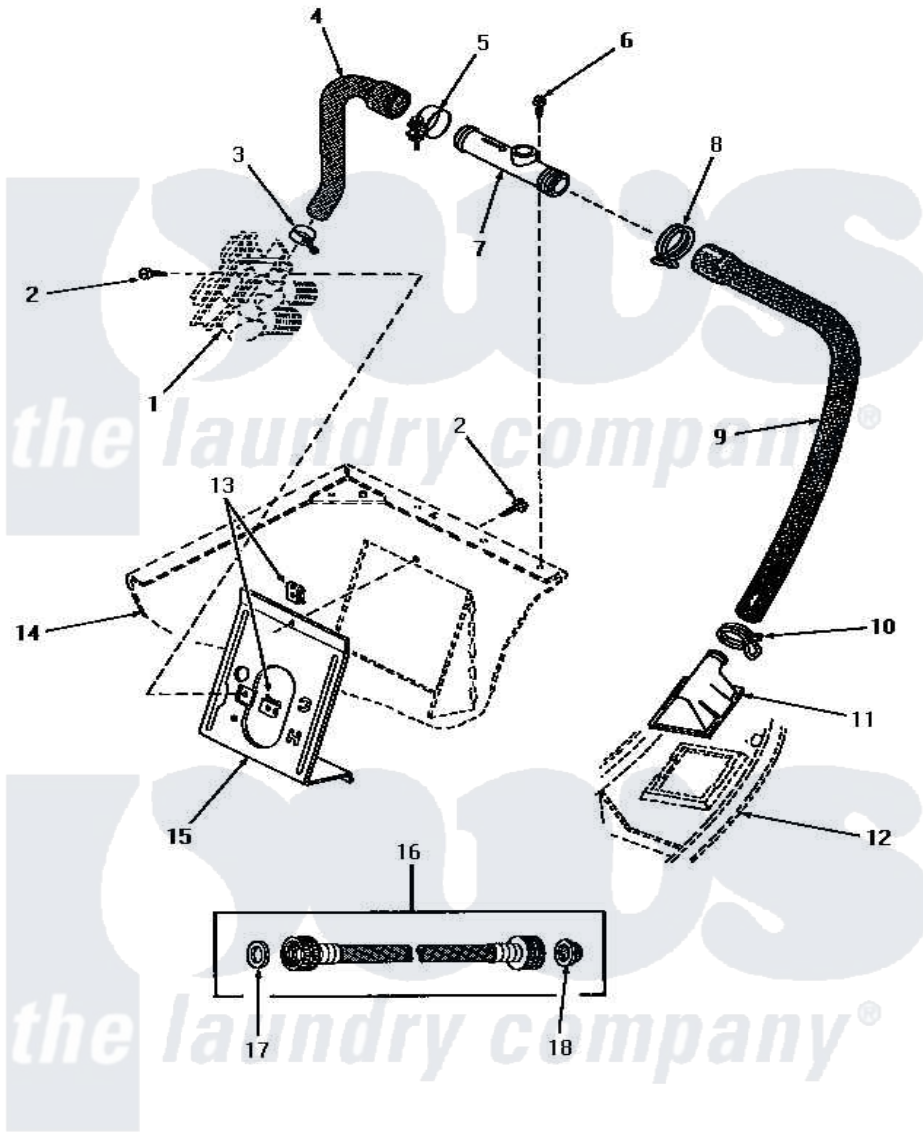

Amana HA2411 09 - INLET/FILL HOSE/BACK FL PREVENTER & BRKT

**INLET HOSE, FILLER HOSE, BACK FLOW PREVENTER
AND MIXING VALVE MOUNTING BRACKET
(starting with Serial No. N3805085)**

Amana [Residential Amana HA2411 Washer Parts](#) Parts Diagram 09 - INLET/FILL HOSE/BACK FL PREVENTER & BRKT

[Click on the part number to view part](#)

Item	Original Part Number	Replaced By	Status	Part Description
1	Y00000000		Not Available	SEE NOTE MIXING VALVE
2	56392		Not Available	SCREW,8-18 X 3/8 TAPPI
3	27643	596669		Clamp, Manifold
4	27183			Hose, Mixing Valve
5	27152		Not Available	CLAMP HOSE
6	23962	W10116760		Screw
7	27118	34280		Assembly, Backflow Prevento
8	29176	285655		Clamp, Hose
9	29182		Not Available	HOSE,WATER INLET
10	29210			Hose Clamp
11	29154			Head, Water Inlet
12	Y00000000		Not Available	SEE NOTE OUTER TUB COVER
13	54038			NUt, Speed U-Type
14	Y00000000		Not Available	SEE NOTE CABINET
15	27126	39407		Bracket, Valve

16	28330	202860	Inlet Hose Assembly
17	20290	Y013783	Washer, Inlet Hose
18	28605	22002960	Strainer, Washer Inlet