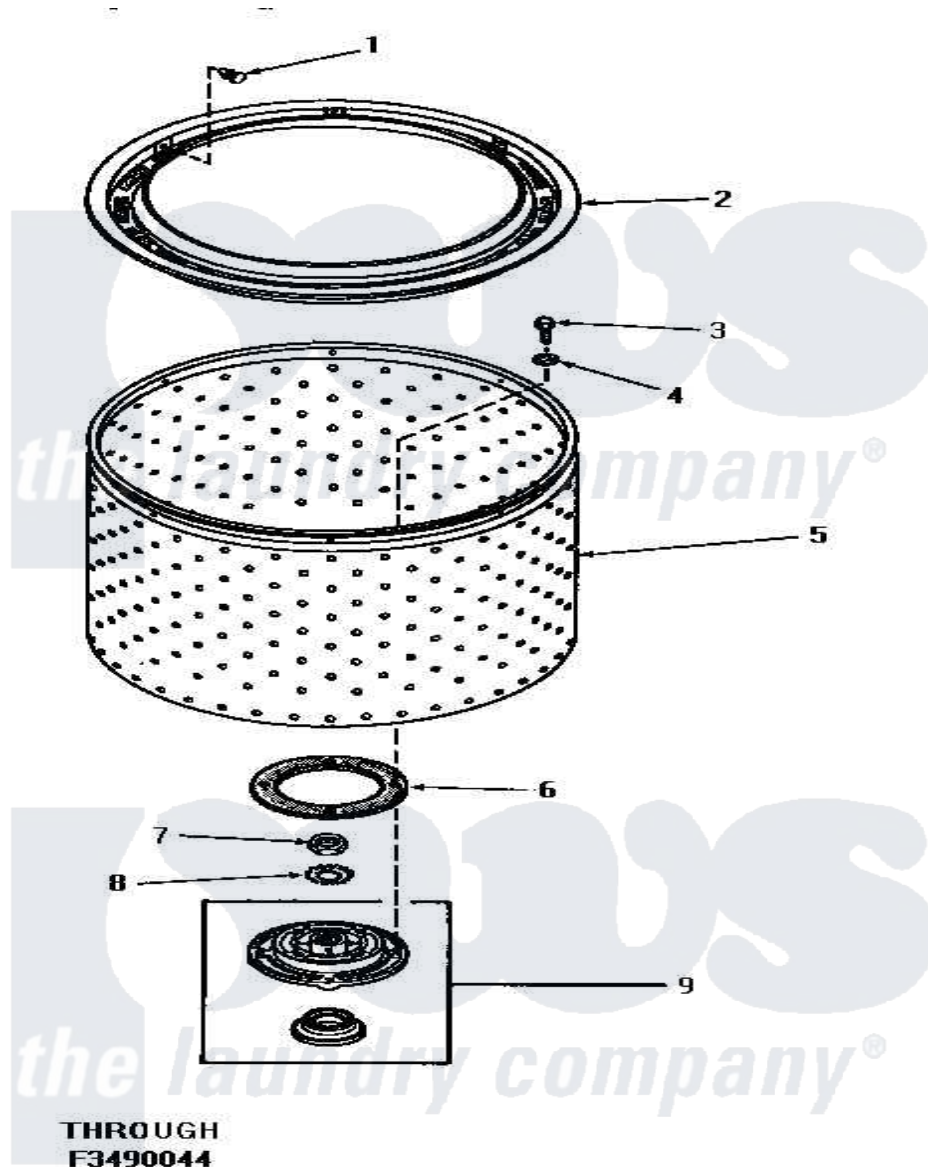

# Amana HA2411 10 - LINT FILTER, WASHTUB & HUB

## LINT FILTER, WASHTUB AND HUB

Amana [Residential Amana HA2411 Washer Parts](#) Parts Diagram 10 - LINT FILTER, WASHTUB & HUB  
 Click on the part number to view part

Item	Original Part Number	Replaced By	Status	Part Description
1	<a href="#">29474</a>			Fastener, Lint Filter
2	27123	<a href="#">33521</a>		Filter Lint/Clothes Guard
3	27202	<a href="#">W1011678Z</a>		Screw
4	<a href="#">28094</a>			Gasket
5	<a href="#">27074</a>			Motor
"	27073		Not Available	WASHTUB, PORCELAIN
6	27125	<a href="#">39122</a>		Gasket, Washtub
7	Y29220	<a href="#">40016301</a>		Nut, Lock
8	<a href="#">27163</a>			Lockwasher
9	28780	<a href="#">356P3</a>		Kit, Seal-Washer