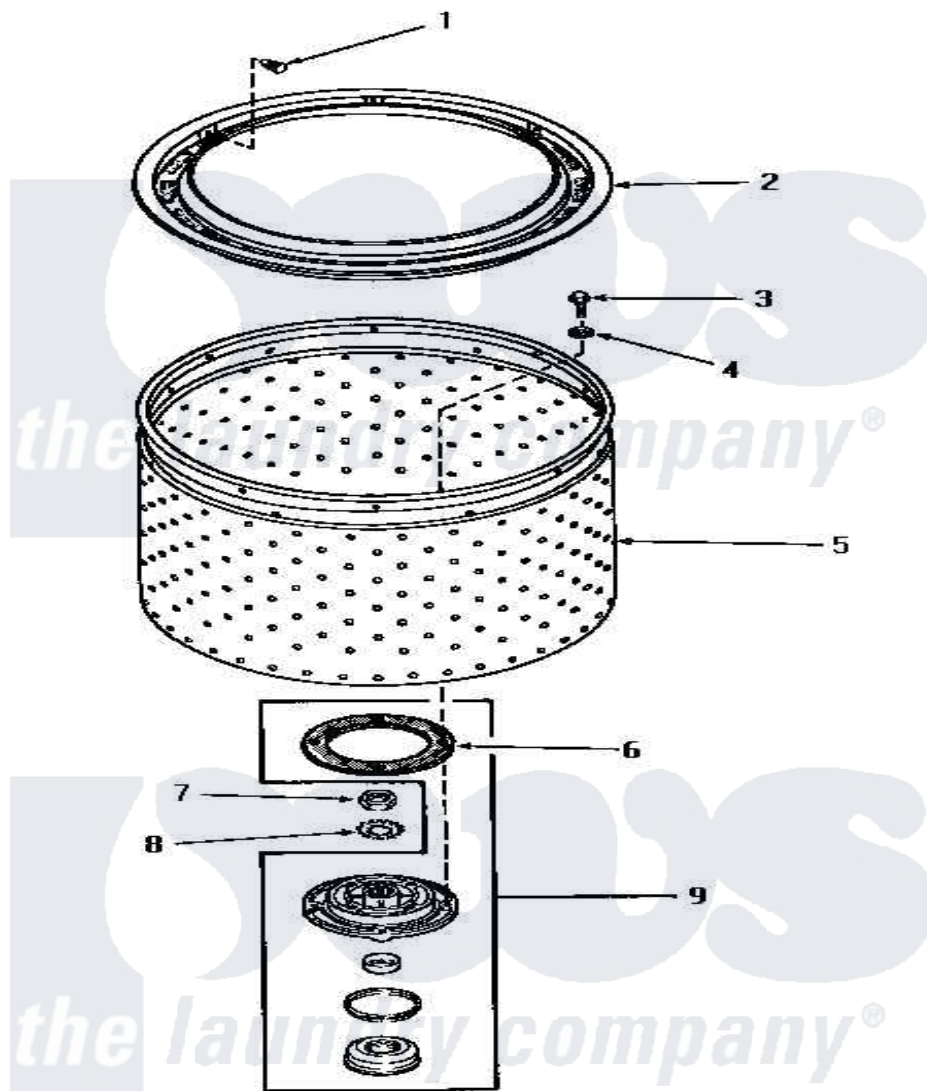

Amana HA2411 11 - LINT FILTER, WASHTUB & HUB

STARTING
F3490045

LINT FILTER, WASHTUB AND HUB

Amana [Residential Amana HA2411 Washer Parts](#) Parts Diagram 11 - LINT FILTER, WASHTUB & HUB
Click on the part number to view part

Item	Original Part Number	Replaced By	Status	Part Description
1	29474			Fastener, Lint Filter
2	27123	33521		Filter Lint/Clothes Guard
3	27202	W10116787		Screw
4	28094			Gasket
5	28138		Not Available	WASHTUB, STAINLESS STEEL
"	29074	39252P		Wash Tub
6	27125	39122		Gasket, Washtub
7	Y29220	40016301		Nut, Lock
8	27163			Lockwasher
9	356P3			Kit, Seal-Washer