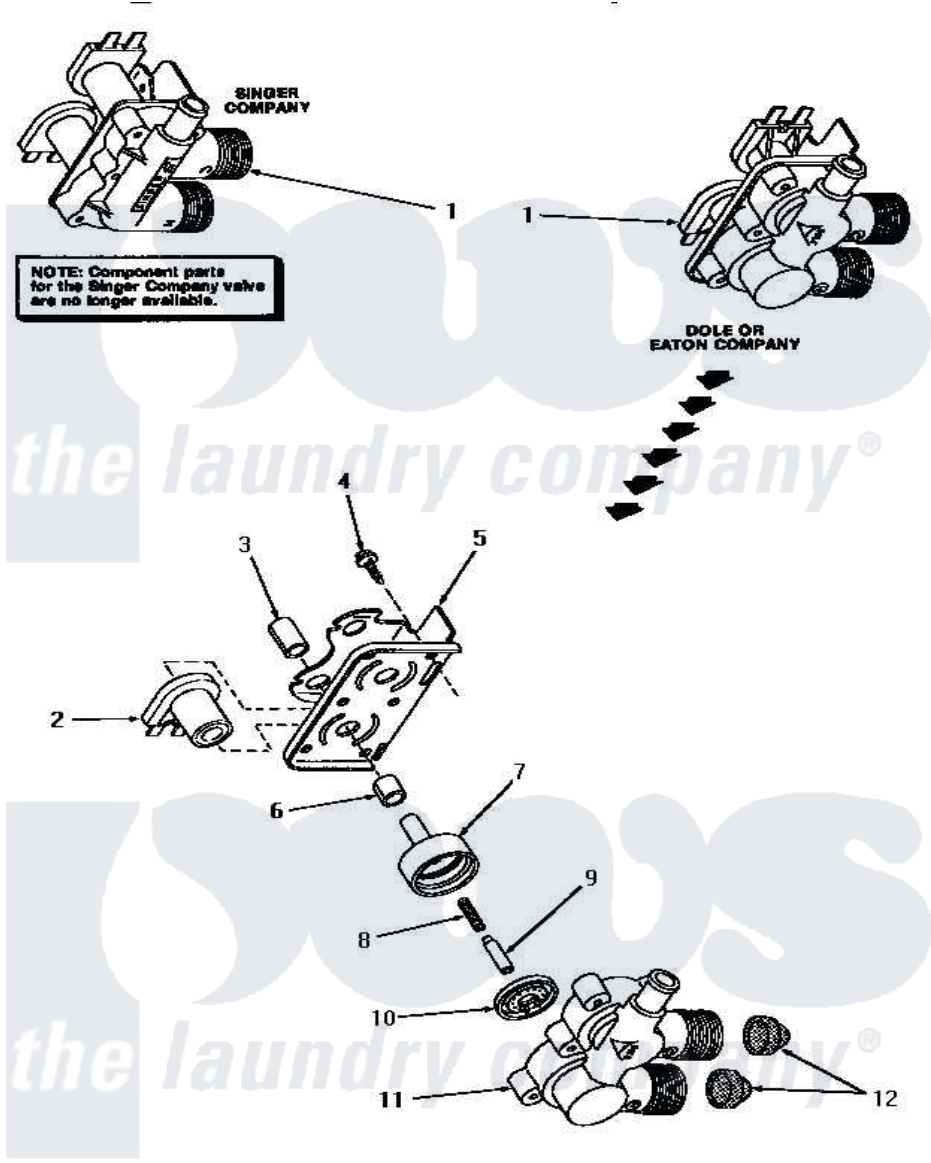

Amana HA2411 12 - MIXING VALVE ASSY

MIXING VALVE ASSEMBLY

Amana [Residential Amana HA2411 Washer Parts](#) Parts Diagram 12 - MIXING VALVE ASSY
 Click on the part number to view part

Item	Original Part Number	Replaced By	Status	Part Description
1	27156	33930		Valve, Mixing
2	24126	33930		Valve, Mixing
3	24128		Not Available	SLEEVE, LONG
4	25817C		Not Available	SCREW
5	Y24158		Not Available	MOUNTING BRACKET
6	24129		Not Available	SLEEVE, SHORT
7	24130			Guide, Armature
8	24131		Not Available	SPRING
9	24132		Not Available	ARMATURE
10	24134		Not Available	DIAPHRAGM
11	Y24159	33930		Valve, Mixing
12	24122	22002960		Strainer, Washer Inlet