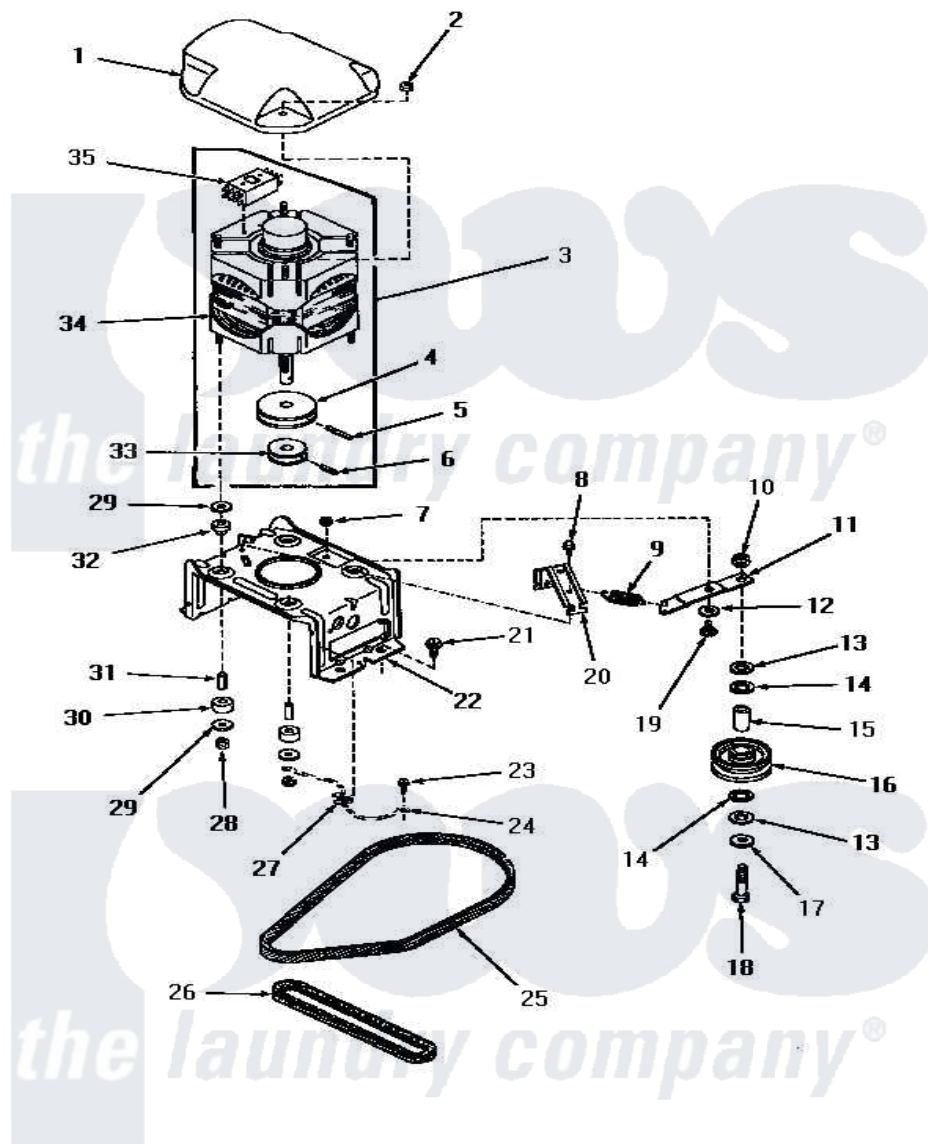

Amana HA2411 13 - MOTOR, MTG BRACKET, BELTS & IDLER ASSY

MOTOR, MOUNTING BRACKET, BELTS AND IDLER ASSEMBLY
(through Serial No. C3455773)

Amana [Residential Amana HA2411 Washer Parts](#) Parts Diagram 13 - MOTOR, MTG BRACKET, BELTS & IDLER ASSY
Click on the part number to view part

Item	Original Part Number	Replaced By	Status	Part Description
1	27136			Shield, Motor
2	27201			Locknut
3	27179	27179P		Motor-Drve
4	27171		Not Available	PULLEY,MOTOR
5	23750			Pin, Roll
6	10416			Pin, Roll
7	52566	27001225		Nut, Jam Mid Lock 1/4-20
8	56264	27001200		Screw
9	27928		Not Available	SPRING
10	56156	358160		Nut
11	27135			Lever, Idler
12	81392	40054701		Washer
13	28018		Not Available	WASHER
14	27210		Not Available	WASHER
15	27601		Not Available	BEARING
16	27212	R9900487		Sheet

17	27211	Not Available	WASHER
18	27209		Bolt
19	27229	40038901	Screw, 1/4-20
20	27929		Xarm Spring
21	27157		Screw, 10-24 X 5/8 Spec
22	27112	Not Available	MOTOR MOUNTING BRACKET
23	26592	Not Available	HEX HEAD SCREW
24	Y00000000	Not Available	SEE NOTE GROUND WIRE, GREEN
25	27246	R9900487	Sheet
26	27155		Belt, Pump
27	Y00161	B5733302	Clip, Ground
28	23604		Nut, Hex 10-32 Lock
29	03888	Not Available	WASHER
30	01953	Not Available	WASHER,LOWER MOTOR MOU
31	27181	Not Available	SPACER,MOTOR
32	01952A		Mounting, Rubber
33	Y27104	Not Available	PULLEY,MOTOR
34	27772	27179P	Motor-Drve
35	24139	Not Available	SWITCH,MOTOR
"	24140	Not Available	SWITCH,MOTOR
"	24142	Not Available	SWITCH,MOTOR
"	Y24149		Switch, Motor
NI	258P3	Not Available	KIT,CAPACITOR