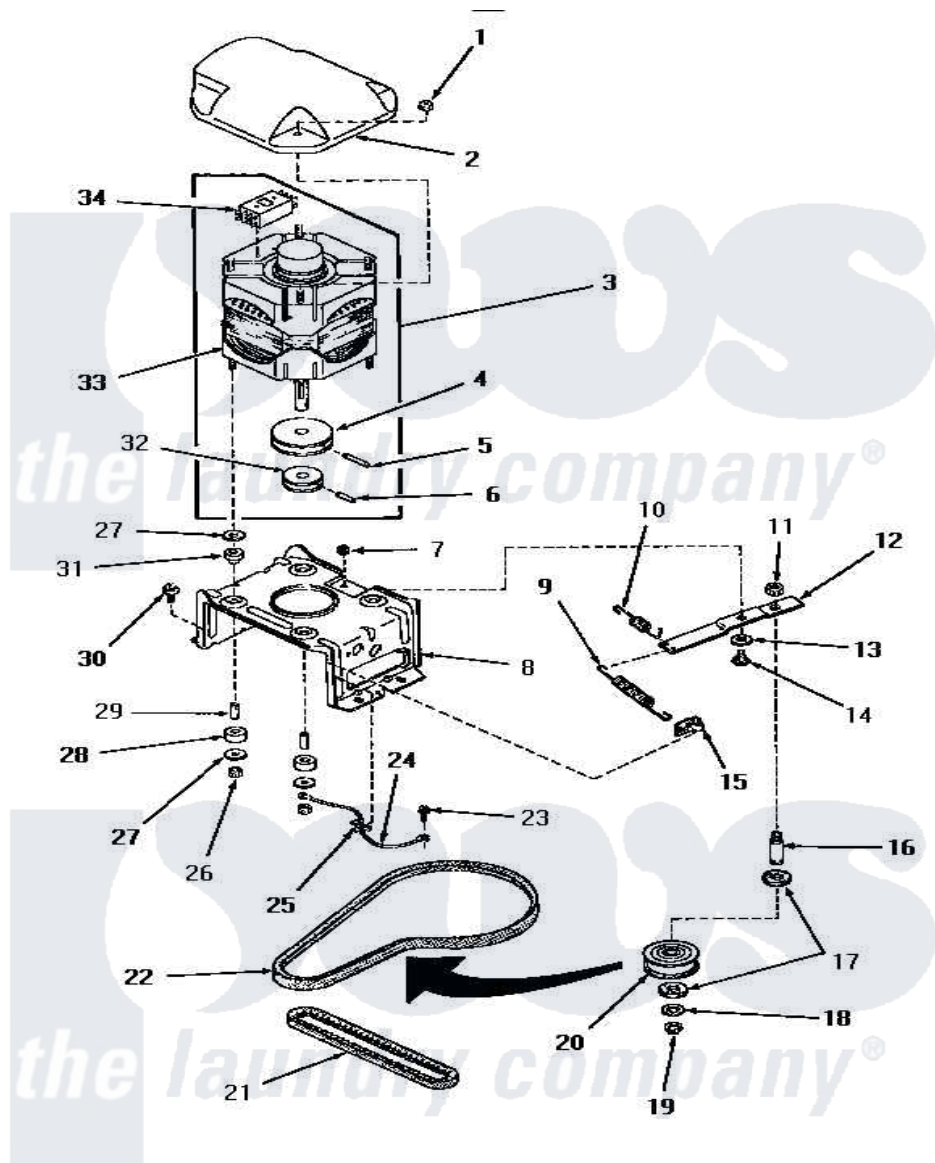

Amana HA2411 14 - MOTOR, MTG BRACKET, BELTS & IDLER ASSY

MOTOR, MOUNTING BRACKET, BELTS AND IDLER ASSEMBLY
(starting with Serial No. C3486774)

Amana [Residential Amana HA2411 Washer Parts](#) Parts Diagram 14 - MOTOR, MTG BRACKET, BELTS & IDLER ASSY
Click on the part number to view part

Item	Original Part Number	Replaced By	Status	Part Description
1	27201			Locknut
2	27136			Shield, Motor
3	27179	27179P		Motor-Drve
4	27171		Not Available	PULLEY,MOTOR
5	23750			Pin, Roll
6	10416			Pin, Roll
7	52566	27001225		Nut, Jam Mid Lock 1/4-20
8	28791			Bracket, Motor Mount
9	28807	37366		Spring, Idler
10	30620		Not Available	SPRING,IDLER LEVER HEL
11	28803	2221070		Clamp, Nylon
12	31054	40041002		Lever, Idler
13	81392	40054701		Washer
14	27229	40038901		Screw, 1/4-20
15	28849			Clip, Spring
16	28802			Shaft, Idler

17	Y29443		Washer, Felt
18	52549		Washer, 501 ID X3/4 Odx
19	23748		Ring, Retaining
20	28800	Not Available	WHEEL, IDLER
21	27155		Belt, Pump
22	28808		Belt, Agitate And Spin
23	26592	Not Available	HEX HEAD SCREW
24	Y00000000	Not Available	SEE NOTE GROUND WIRE, GREEN
25	Y00161	B5733302	Clip, Ground
26	23604		Nut, Hex 10-32 Lock
27	03888	Not Available	WASHER
28	01953	Not Available	WASHER, LOWER MOTOR MOU
29	27181	Not Available	SPACER, MOTOR
30	27157		Screw, 10-24 X 5/8 Spec
31	01952A		Mounting, Rubber
32	Y27104	Not Available	PULLEY, MOTOR
33	27772	27179P	Motor-Drve
"	30895	27179P	Motor-Drve
34	24139	Not Available	SWITCH, MOTOR
"	24140	Not Available	SWITCH, MOTOR
"	30895A	30895AP	Switch Motor-W/Instr
"	30897A	30897AP	Switch- MO
"	24142	Not Available	SWITCH, MOTOR
"	Y24149		Switch, Motor
NI	20605	Not Available	LUBE, HI TEMPERATURE-56
"	258P3	Not Available	KIT, CAPACITOR