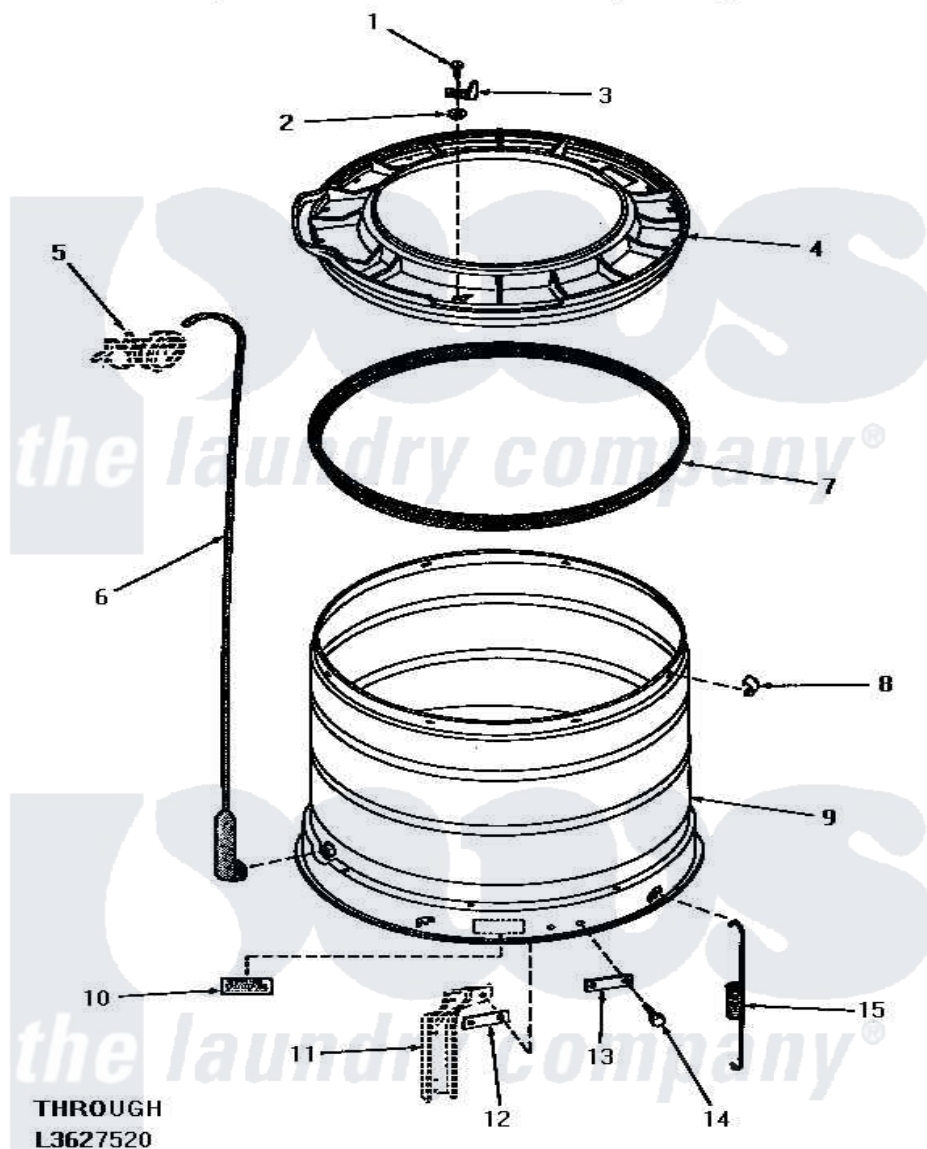

Amana HA2411 15 - OUTER TUB, COVER & PRESSURE HOSE

OUTER TUB, COVER AND PRESSURE HOSE

Amana [Residential Amana HA2411 Washer Parts](#) Parts Diagram 15 - OUTER TUB, COVER & PRESSURE HOSE
 Click on the part number to view part

Item	Original Part Number	Replaced By	Status	Part Description
1	25723	27001200		Screw
2	03815			Lockwasher, No.10 Ext Shk
3	27247			Trigger, Out-Of-Bal Swi
4	27137	31153		Cover Outer Tub
5	Y00000000		Not Available	SEE NOTE PRESSURE SWITCH
6	29077		Not Available	ASSY,PRESSURE FILL HOSxREPLACE
7	27184			Gasket, Tub Cover
8	Y27017		Not Available	CLIP,SPRING
9	27071		Not Available	OUTER TUB
10	Y27195		Not Available	STICKER
11	Y00000000		Not Available	SEE NOTE SUPPORT LEG
12	27927			Plate, Leg .032
13	27926			Plate, Leg .063
14	27205	40128701		Screw, 5/16-18 X .50
15	27239			Spring, Leg