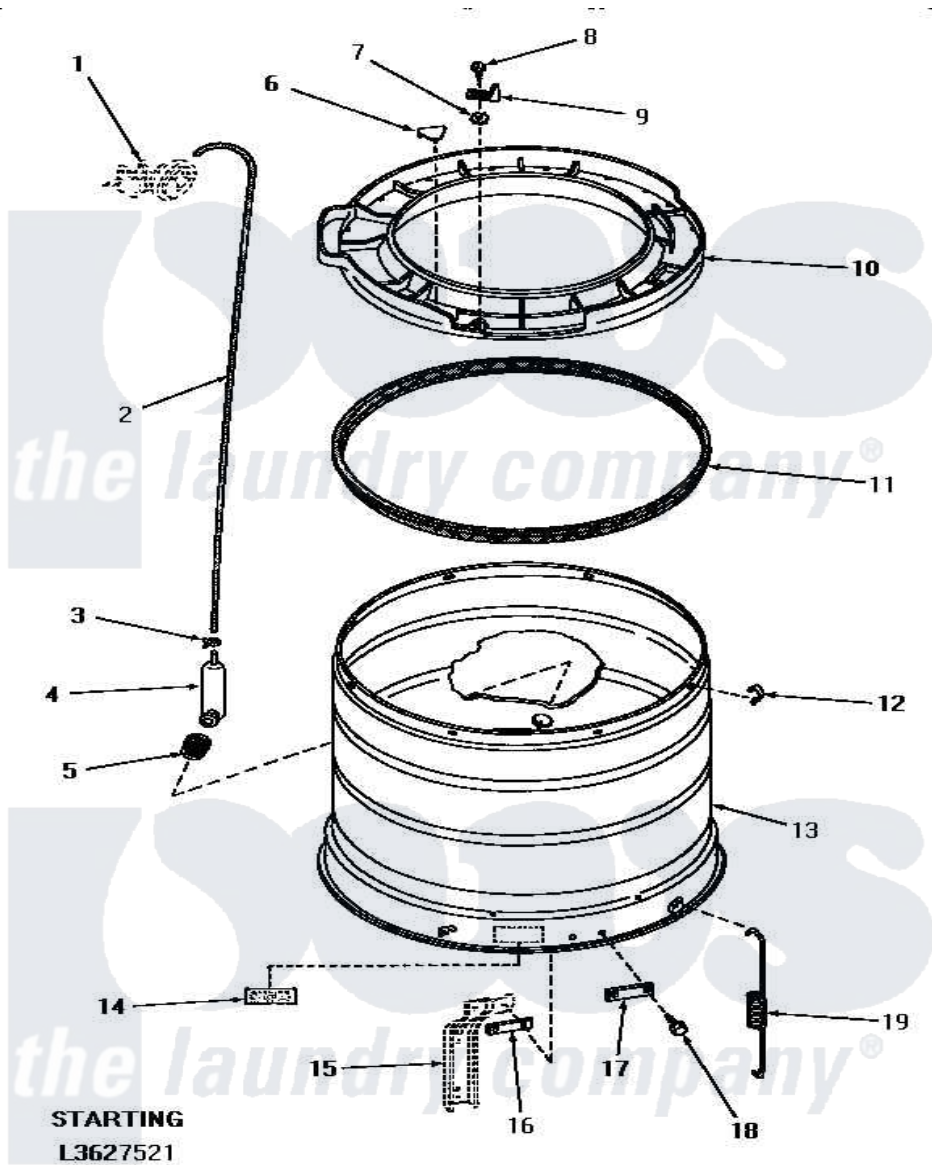

Amana HA2411 16 - OUTER TUB, COVER & PRESSURE HOSE

OUTER TUB, COVER AND PRESSURE HOSE

Amana [Residential Amana HA2411 Washer Parts](#) Parts Diagram 16 - OUTER TUB, COVER & PRESSURE HOSE
 Click on the part number to view part

Item	Original Part Number	Replaced By	Status	Part Description
1	Y00000000		Not Available	SEE NOTE PRESSURE SWITCH
2	29213	39125		Tubing 31
3	Y22294	596669		Clamp, Manifold
4	29116		Not Available	PRESSURE ACCUMULATOR
5	29175	40037801		Grommet
6	29901		Not Available	PLUG,SNAP-IN-OUTER TUB
7	03815			Lockwasher, No.10 Ext Shk
8	25723	27001200		Screw
9	27247			Trigger, Out-Of-Bal Swi
10	29555	31153		Cover Outer Tub
11	27184			Gasket, Tub Cover
12	Y27017		Not Available	CLIP,SPRING
13	29232		Not Available	OUTER TUB
14	Y27195		Not Available	STICKER
15	Y00000000		Not Available	SEE NOTE SUPPORT LEG
16	27927			Plate, Leg .032