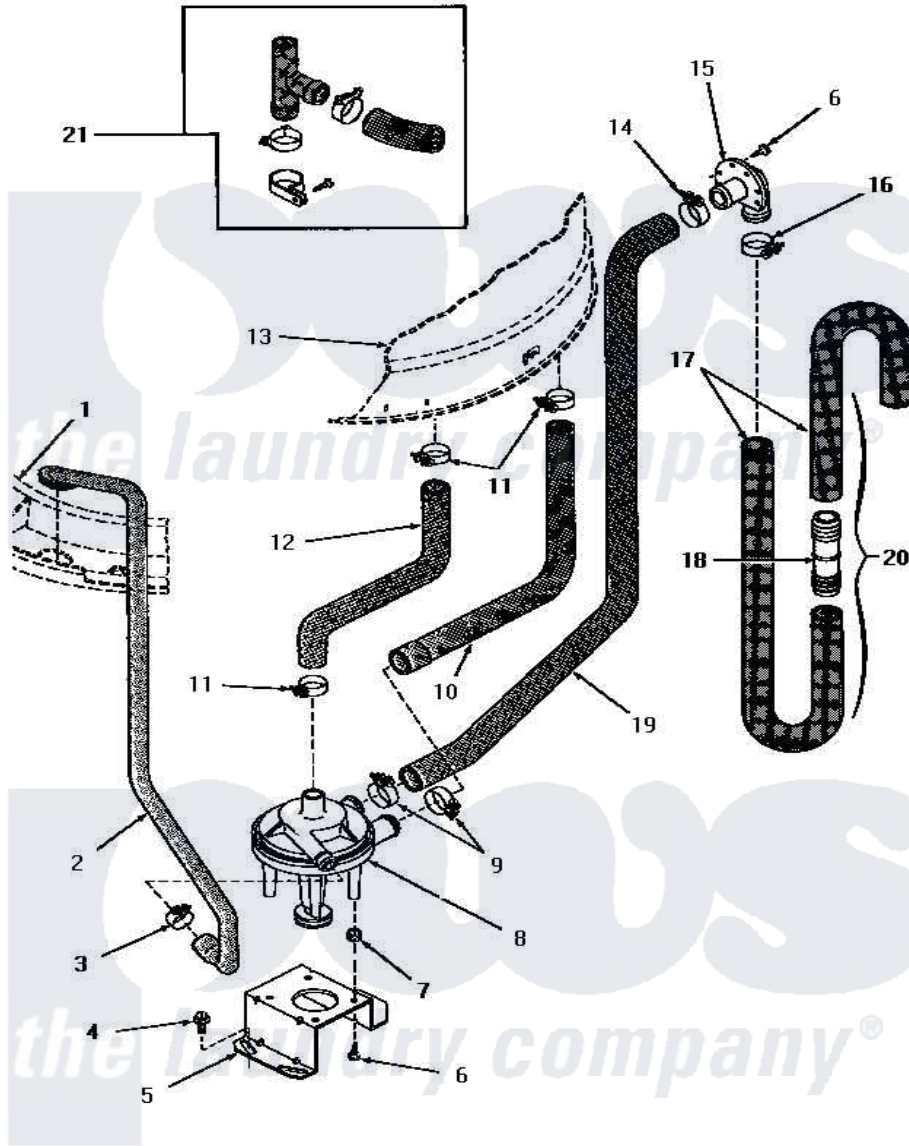

Amana HA2411 18 - PUMP ASSY/BRKT/HOSES & SIPHON BREAK KIT

PUMP ASSEMBLY, BRACKET, HOSES AND SIPHON BREAK KIT
(Models equipped with rubber drain hose)

Amana [Residential Amana HA2411 Washer Parts](#) Parts Diagram 18 - PUMP ASSY/BRKT/HOSES & SIPHON BREAK KIT

[Click on the part number to view part](#)

Item	Original Part Number	Replaced By	Status	Part Description
1	Y00000000		Not Available	SEE NOTE OUTER TUB COVER
2	27232		Not Available	HOSE
3	27644	285655		Clamp, Hose
4	27157			Screw, 10-24 X 5/8 Spec
5	27105			Bracket, Pump Mounting
6	51784		Not Available	SCREW,10B-16 X 1/2 HEX
7	27063			On-Sert
8	27065	31968		Assembly, Pump NA
9	27153	285655		Clamp, Hose
10	27160		Not Available	HOSE,TUB TO PUMP-DRAIN
11	27151	285655		Clamp, Hose
12	27159		Not Available	HOSE,TUB TO PUMP
13	Y00000000		Not Available	SEE NOTE OUTER TUB
14	20391	285655		Clamp, Hose
15	23553		Not Available	ELBOW,DRAIN HOSE-PLAST

16	20211	285655	Clamp, Hose
17	28293		Hose, Drain
18	25863	16272	Connector, Straight
19	27161		Hose, Pump To Drain Val
20	Y00000000		Not Available SEE NOTE DRAIN HOSE AND HOSE COUPLER -- (SEE NOTE 1)
21	297P3	76660	Break-Sphn