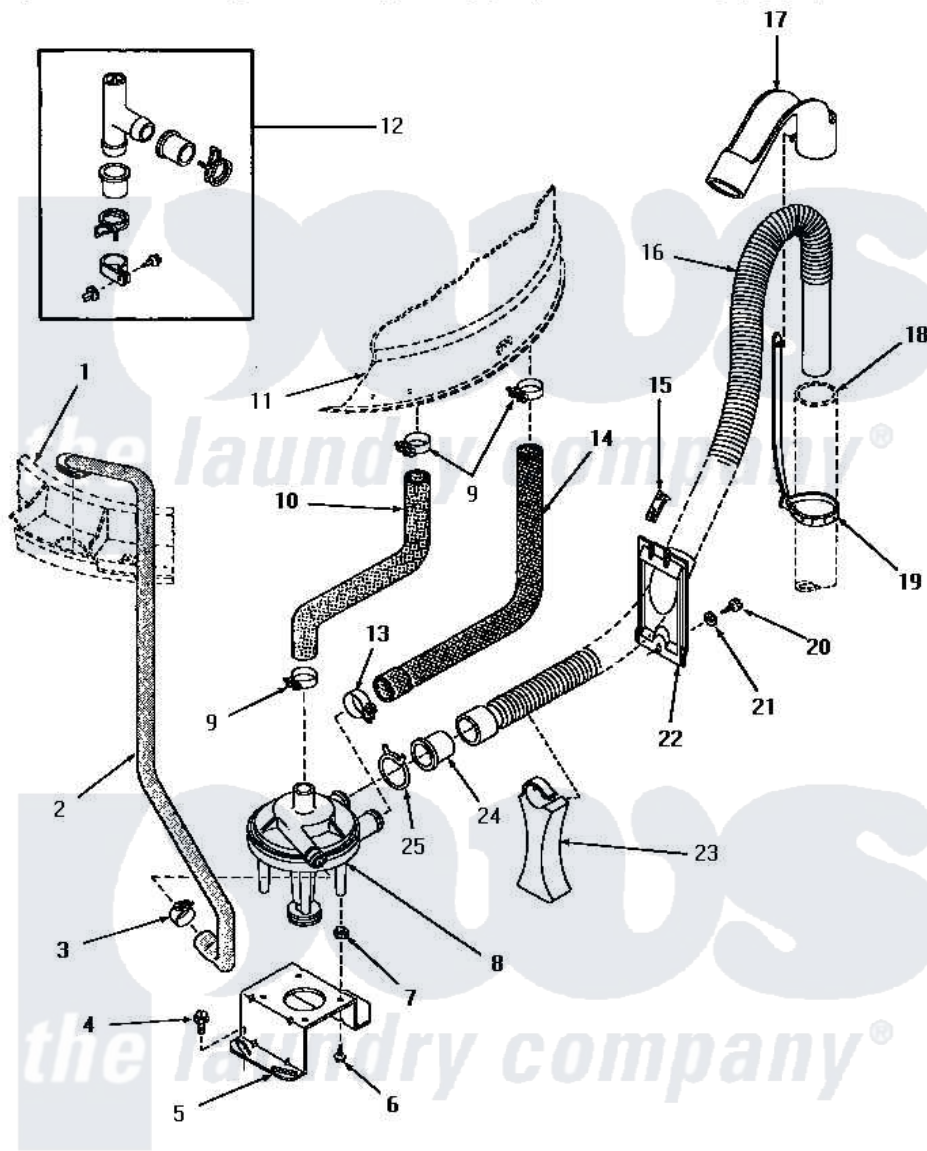

# Amana HA2411 19 - PUMP ASSY/BRKT/HOSES & SIPHON BREAK KIT

**PUMP ASSEMBLY, BRACKET, HOSES AND SIPHON BREAK KIT**  
(Models equipped with plastic drain hose)

Amana [Residential Amana HA2411 Washer Parts](#) Parts Diagram 19 - PUMP ASSY/BRKT/HOSES & SIPHON BREAK KIT

[Click on the part number to view part](#)

Item	Original Part Number	Replaced By	Status	Part Description
1	Y00000000		Not Available	SEE NOTE OUTER TUB COVER
2	27232		Not Available	HOSE
3	27644	<a href="#">285655</a>		Clamp, Hose
4	<a href="#">27157</a>			Screw, 10-24 X 5/8 Spec
5	<a href="#">27105</a>			Bracket, Pump Mounting
6	51784		Not Available	SCREW,10B-16 X 1/2 HEX
7	<a href="#">27063</a>			On-Sert
8	27065	<a href="#">31968</a>		Assembly, Pump NA
9	27151	<a href="#">285655</a>		Clamp, Hose
10	27159		Not Available	HOSE,TUB TO PUMP
11	Y00000000		Not Available	SEE NOTE OUTER TUB
12	386P3	<a href="#">76660</a>		Break-Sphn
13	27153	<a href="#">285655</a>		Clamp, Hose
14	27160		Not Available	HOSE,TUB TO PUMP-DRAIN
15	29936		Not Available	HOSE RETAINER CLIP

16	29142	<a href="#">39952</a>	Hose- Drai
17	29144	<a href="#">22003814</a>	Retainer, Drain Hose
18	Y00000000		Not Available SEE NOTE STANDPIPE
19	29999	<a href="#">8539404</a>	Tie-Wire
20	27196	<a href="#">27001200</a>	Screw
21	20492	<a href="#">M0270504</a>	Washer
22	29131		Not Available RETAINER,DIRECTIONAL
23	<a href="#">29284</a>		Stand, Hose
24	29143		Not Available HOSE,ADAPTER
25	29172		Not Available CLAMP,HOSE
NI	406P3	<a href="#">451P3</a>	Kit Drain Extension