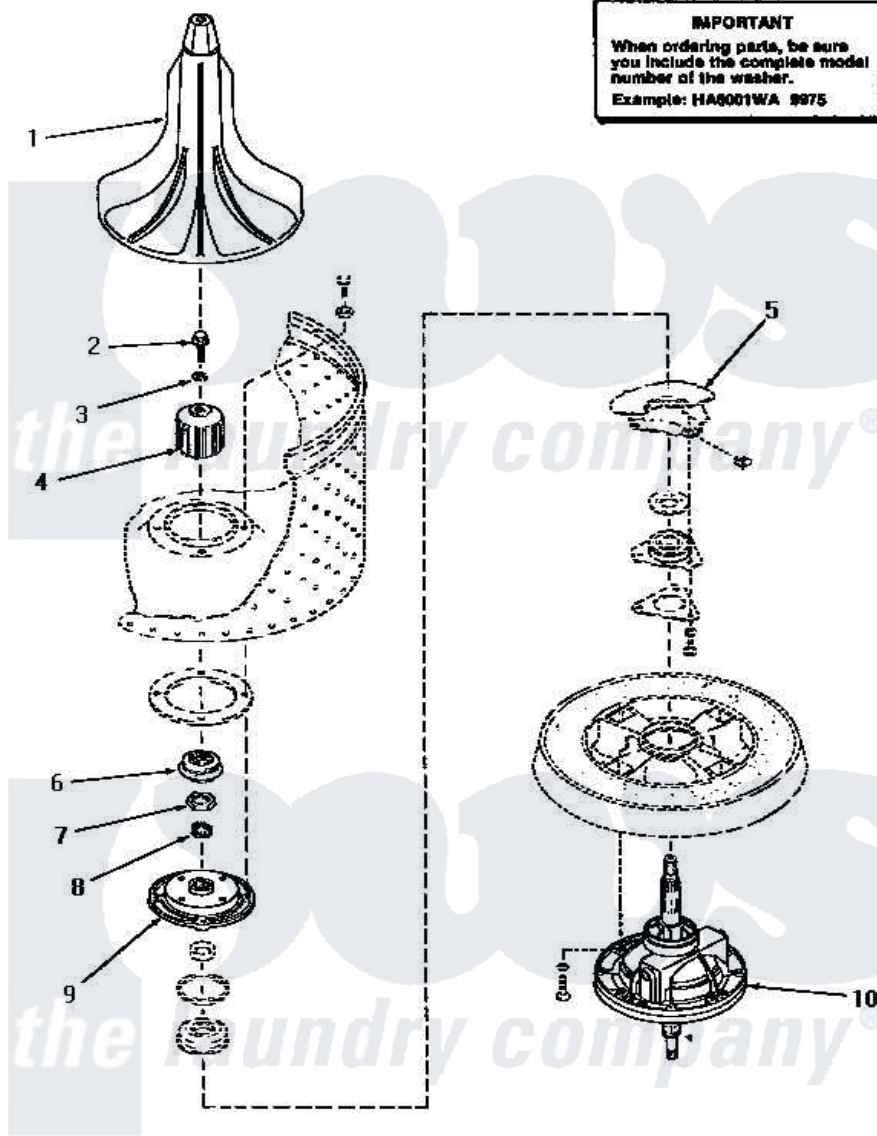

# Amana HA2411 20 - SHORT POST DRIVE (ADDITION)

## SHORT POST DRIVE

Amana [Residential Amana HA2411 Washer Parts](#) Parts Diagram 20 - SHORT POST DRIVE (ADDITION)  
 Click on the part number to view part

Item	Original Part Number	Replaced By	Status	Part Description
1	30855	<a href="#">40000501W</a>		Agitator, Flex Vane
2	<a href="#">30852</a>			Screw, No.8-1/4 X 20 X 3/
3	30853		Not Available	SEAL
4	30071	<a href="#">R9900189</a>		Kit, Drive Bell And Seal
5	Y00000000		Not Available	SEE NOTE OUTER TUB
6	30022		Not Available	ASSY,SEAL-HEAD xREPLACE
7	Y29220	<a href="#">40016301</a>		Nut, Lock
8	29728	<a href="#">40008301</a>		Insert, Spline
9	30034		Not Available	HUB ASSEMBLY
10	30848	<a href="#">33227P</a>		Assembly- Tran
"	33227	<a href="#">33227P</a>		Assembly- Tran