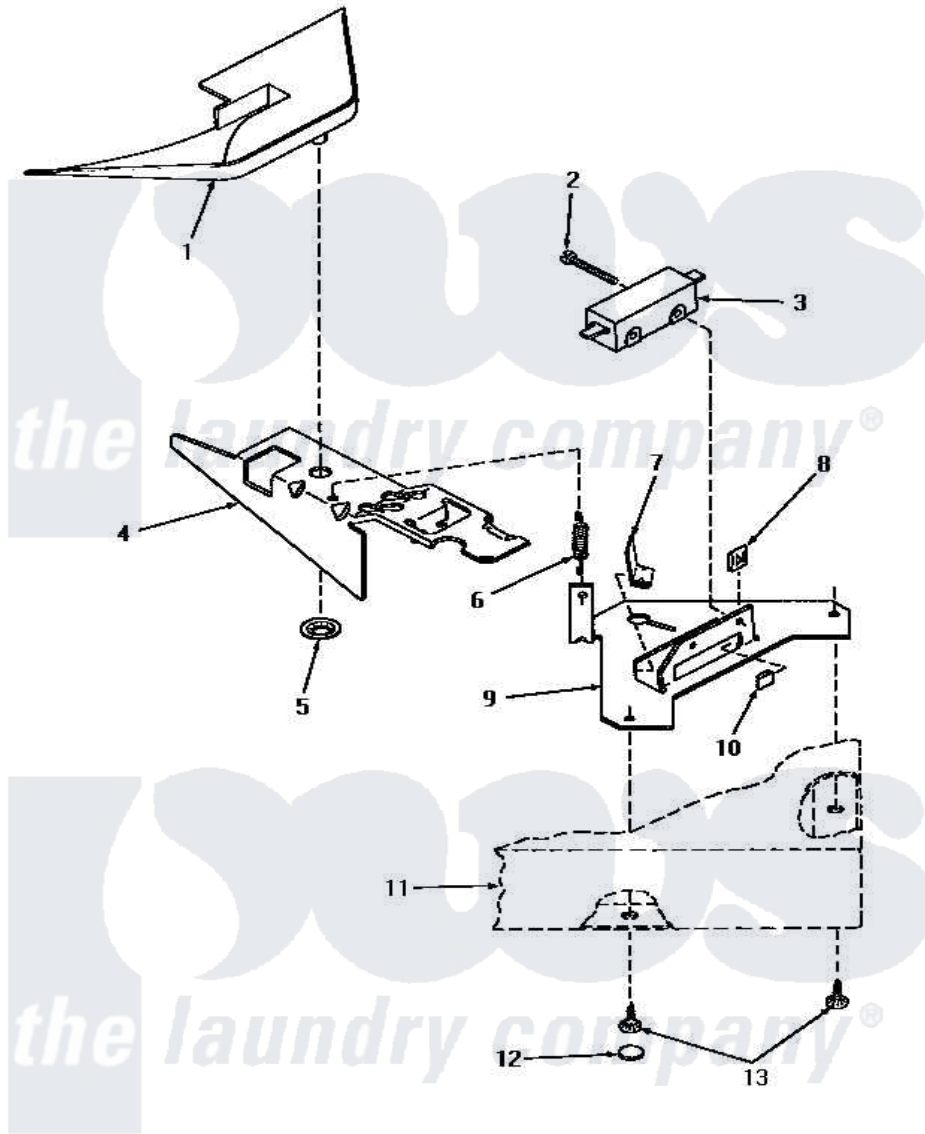

Amana HA2411 21 - SWITCH & BRACKET ASSY

SWITCH AND BRACKET ASSEMBLY

Amana [Residential Amana HA2411 Washer Parts](#) Parts Diagram 21 - SWITCH & BRACKET ASSY
 Click on the part number to view part

Item	Original Part Number	Replaced By	Status	Part Description
1	29042		Not Available	SHIELD, LID SWITCH
2	Q6516		Not Available	SCREW, 6-32 X 1 ROUND H
3	27249		Not Available	SWITCH
4	27602			Lever, Out-Of-Bal Switch
5	29043			Nut, Push
6	27603			Spring, Switch Lever
7	Y27837			Clip, Speed-"U" Type
8	27248		Not Available	NUT, SPEED U-TYPE
9	27250		Not Available	BRACKET, OUT-OF-BAL SWI
10	27610			Clip, U
11	Y00000000		Not Available	SEE NOTE CABINET TOP
12	28291		Not Available	WASHER
13	28193			Screw, 8-1/2 Tapping W/