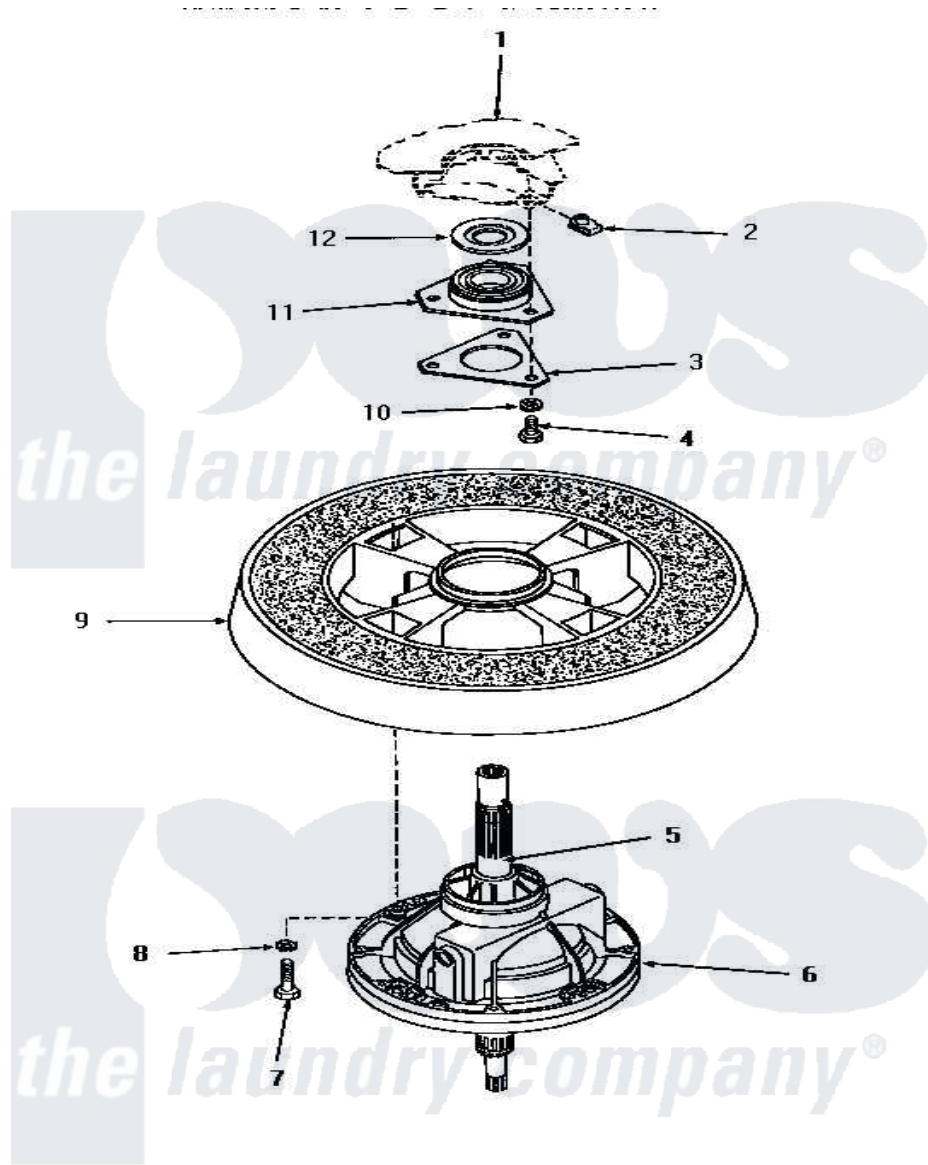

Amana HA2411 22 - TRANSMISSION ASSY & BALANCE RING

TRANSMISSION ASSEMBLY AND BALANCE RING

Amana Residential Amana HA2411 Washer Parts Parts Diagram 22 - TRANSMISSION ASSY & BALANCE RING
 Click on the part number to view part

Item	Original Part Number	Replaced By	Status	Part Description
1	Y00000000		Not Available	SEE NOTE OUTER TUB
2	27222			Nut, Retainer 5/16-18
3	27166		Not Available	WASHER, BEARING HOUSING
4	01355		Not Available	SCREW
5	27604P			Never-Seeze 1 Oz Tube
6	30946		Not Available	TRANSMISSION ASSEMBLY
7	27200		Not Available	CAP SCREW
8	02431			Lockwasher, 1/4 Ext Shk
9	Y29117		Not Available	ASSY, BALANCE RING-COMPL
10	04366			Lockwasher, 5/16intshkp
11	27182	40004201P		Main Bearing Assembly
12	27187			Flinger