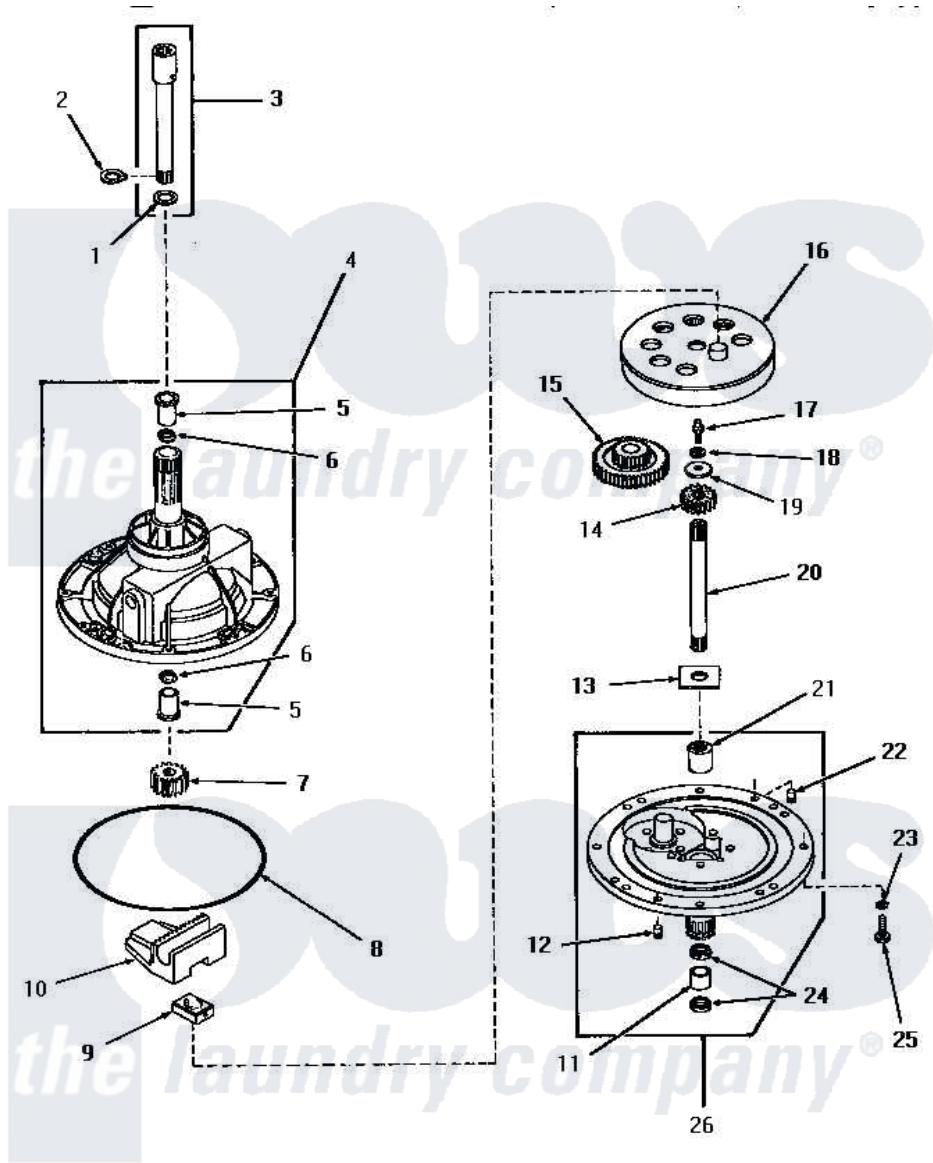

Amana HA2620 01 - 28430 TRANSMISSION ASSY COMPONENTS

COMPONENTS FOR 28430 TRANSMISSION ASSEMBLY

Amana [Residential Amana HA2620 Washer Parts](#) Parts Diagram 01 - 28430 TRANSMISSION ASSY COMPONENTS
 Click on the part number to view part

Item	Original Part Number	Replaced By	Status	Part Description
1	Y00000000		Not Available	SEE NOTE SHIM WASHER -- (SEE NOTE)
2	27197			Ring, Retaining
3	368P3			Kit, Coupling And Shaft
4	27191		Not Available	TRANSMISSION CASE ASSEMBLY
"	28435		Not Available	TRANSMISSION CASE ASSEMBLY
5	27021		Not Available	BEARING
6	Y28114	40042701		Seal- Oil
7	27003			Pinion, Agitator
8	27028			Gasket, Transmission Re
"	28434P		Not Available	LOCTITE
9	26493			Slide
10	Y27001	Y31526		Rack
11	27022			Bearing
12	27172			Pin, Dowel

13	27016		Washer
14	29156		Pinion, Input
15	27002		Gear, Reduction
16	26577		Assembly, Gear And Stud
17	27030	Not Available	SCREW, 1/4-20 SPECIAL
18	21456		Lockwasher, 1/4 Intshkp
19	26509	40041501	Washer
20	27081	27081P	Shaft Input Package
21	27026	Not Available	COVER TRANSMISSION
22	27172		Pin, Dowel
23	02431		Lockwasher, 1/4 Ext Shk
24	Y28114	40042701	Seal- Oil
25	20253		Screw, Cap-1/4-20 X 1"
26	27192	Not Available	TRANSMISSION COVER ASSEMBLY
NI	27243	27243P	Oil, CW Transmission F-