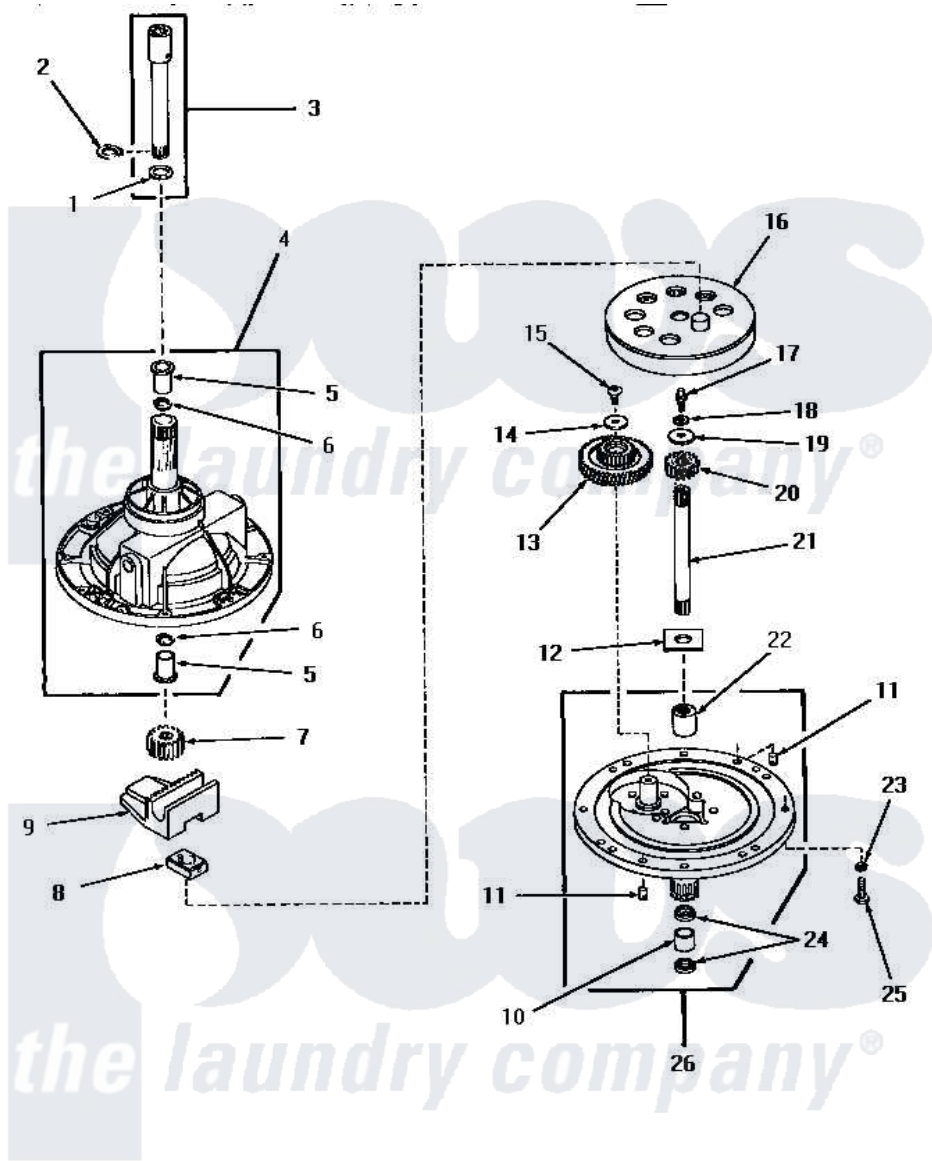

## COMPONENTS FOR 30123 and 30946 TRANSMISSION ASSEMBLIES

Amana [Residential Amana HA2620 Washer Parts](#) Parts Diagram 02 - 30123 & 30946 TRANSMISSION ASSY COMPNT  
 Click on the part number to view part

Item	Original Part Number	Replaced By	Status	Part Description
1	Y00000000		Not Available	SEE NOTE SHIM WASHER -- (SEE NOTE)
2	<a href="#">27197</a>			Ring, Retaining
3	<a href="#">368P3</a>			Kit, Coupling And Shaft
4	28435		Not Available	TRANSMISSION CASE ASSEMBLY
5	27021		Not Available	BEARING
6	Y28114	<a href="#">40042701</a>		Seal- Oil
7	<a href="#">27003</a>			Pinion, Agitator
8	<a href="#">26493</a>			Slide
9	Y27001	<a href="#">Y31526</a>		Rack
10	<a href="#">27022</a>			Bearing
11	<a href="#">27172</a>			Pin, Dowel
12	<a href="#">27016</a>			Washer
13	<a href="#">29161</a>			Gear, Reduction
14	29260		Not Available	WASHER
15	<a href="#">29273</a>			Screw, 1/4-20 X 3/8

16	<a href="#">26577</a>		Assembly, Gear And Stud
17	27030	Not Available	SCREW, 1/4-20 SPECIAL
18	<a href="#">21456</a>		Lockwasher, 1/4 Intshkp
19	26509	<a href="#">40041501</a>	Washer
20	<a href="#">Y29160</a>		Pinion, Drive
21	27081	<a href="#">27081P</a>	Shaft Input Package
22	30893	<a href="#">WR2X4924</a>	Shim
23	<a href="#">02431</a>		Lockwasher, 1/4 Ext Shk
24	Y28114	<a href="#">40042701</a>	Seal- Oil
25	<a href="#">20253</a>		Screw, Cap-1/4-20 X 1"
26	30945	Not Available	ASSY, TRANSMISSION COVExREPLACE
NI	27243	<a href="#">27243P</a>	Oil, CW Transmission F-
"	28434P	Not Available	LOCTITE