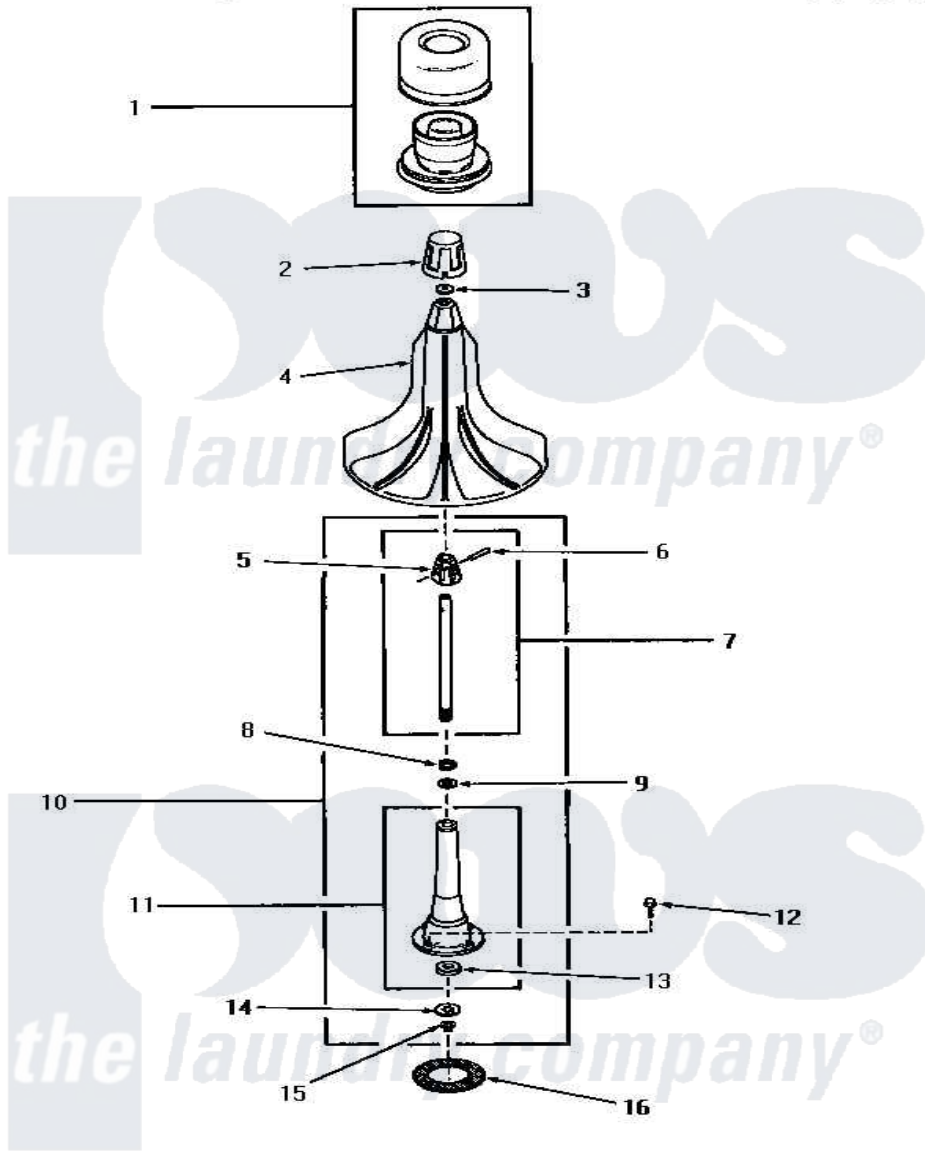

# Amana HA2620 03 - AGITATOR & POST

## AGITATOR AND POST

Amana [Residential Amana HA2620 Washer Parts](#) Parts Diagram 03 - AGITATOR & POST  
 Click on the part number to view part

Item	Original Part Number	Replaced By	Status	Part Description
1	27707		Not Available	ASSY,DISPENSER-FABRIC
2	27138		Not Available	ASSY,AGITATOR CAP
3	<a href="#">27189</a>			Washer, Agitator Cap
4	27120		Not Available	ASSY,AGITATOR
5	27174		Not Available	DRIVE BLOCK
6	<a href="#">20243</a>			Pin, Taper
7	<a href="#">28091</a>			Assembly, Agitator Shaftanddr
8	20057	<a href="#">222T017P01</a>		Washer FIB 21/32 ID X 1156 OD X 1/8
9	<a href="#">04704</a>			Washer, .630idx1.125odx
10	28934		Not Available	AGITATOR POST ASSEMBLY
11	28933		Not Available	AGITATOR POST
12	27202	<a href="#">W10116787</a>		Screw
13	10429		Not Available	WASHER,THRUST
14	<a href="#">27164</a>			Washer, Spline
15	<a href="#">27197</a>			Ring, Retaining