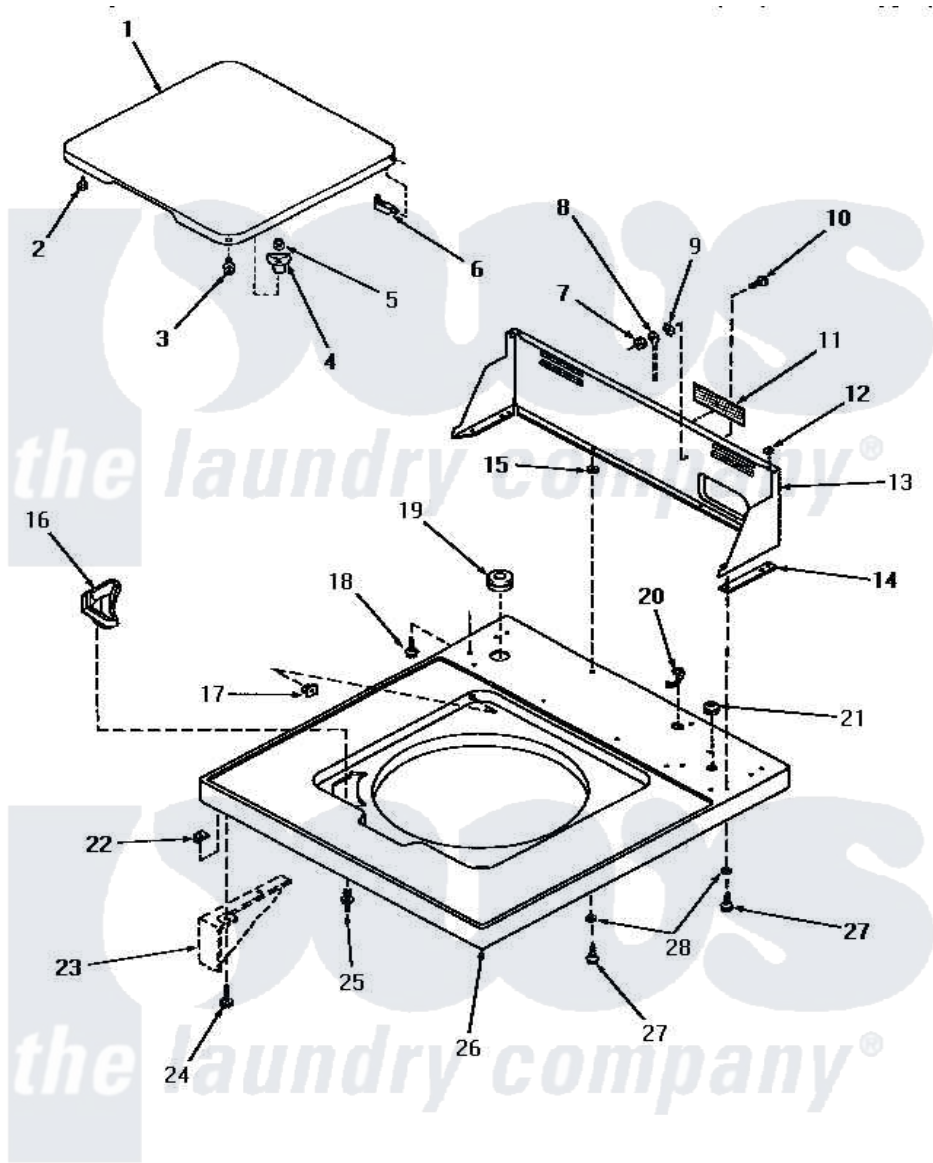

Amana HA2620 05 - CABINET TOP, LOADING DOOR & CONTROL HOOD

CABINET TOP, LOADING DOOR AND CONTROL HOOD

Amana [Residential Amana HA2620 Washer Parts](#) Parts Diagram 05 - CABINET TOP, LOADING DOOR & CONTROL HOOD

[Click on the part number to view part](#)

Item	Original Part Number	Replaced By	Status	Part Description
"	NOTE:		Not Available	SIPHON BREAK KIT MUST BE INSTALLED IN DRAIN HOSE IF THE DRAIN RECEPTACLE IS LOWER THAN THE CABINET TOP OF THE WASHER.
1	27665W		Not Available	LOADING DOOR, WHITE
"	27665A		Not Available	ASSY, LID
"	27665K		Not Available	LOADING DOOR, COFFEE
"	27665H		Not Available	LOADING DOOR, HARVEST GOLD
"	27665L		Not Available	LOADING DOOR, ALMOND
2	21685	40038001		Bumper
3	27203		Not Available	ASSY,SCREW & WASHER
4	27149			Catch, Lid Switch
5	21752			Nut, 8-32 Hex Brilock
6	27626		Not Available	HINGE,HIDDEN
7	03673		Not Available	NUT

8	Y00000000	Not Available	SEE NOTE GROUND WIRE
9	03815		Lockwasher, No.10 Ext Shk
10	20267		Screw, 10-24 X 3/8 Round
11	24903	Not Available	STICKER,DISCONNECT POW
12	24522		Nut, Speed-8ab-18 C1995
13	29551W	Not Available	CONTROL HOOD, WHITE
"	29551L	Not Available	CONTROL HOOD, ALMOND
"	29551A	Not Available	CONTROL HOOD, AVOCADO
"	29551H	Not Available	HOOD,CONTROL-DOMESTIC
"	29551K	Not Available	CONTROL HOOD, COFFEE
14	23028	Not Available	GASKET,CONTROL BOX END
15	23425	Not Available	WASHER,7/32IDX7/16ODX.
16	27121	Not Available	DISPENSER,BLEACH
17	27625		Bushing
18	56392	Not Available	SCREW,8-18 X 3/8 TAPPI
19	20118	Not Available	GROMMET,1982 INV
20	21903	211881	Grommet, Cord Part Not Used-Gas Models Only
21	22299	Not Available	GROMMET
22	20249	36020	Nut-10-24
23	Y00000000	Not Available	SEE NOTE CABINET
24	23008		Screw, 10-24 X 3/4 Sems
25	56534		Barrel, Support
26	27662L	Not Available	ASSY, TOP-DOMESTIC xREPLACE
"	27662H	Not Available	ASSY, TOP-DOMESTIC
"	27662K	Not Available	CABINET TOP, COFFEE
"	27662W	Not Available	CABINET TOP, WHITE
27	23962	W10116760	Screw
28	20493		Washer, 11/64 ID x 3/8 OD