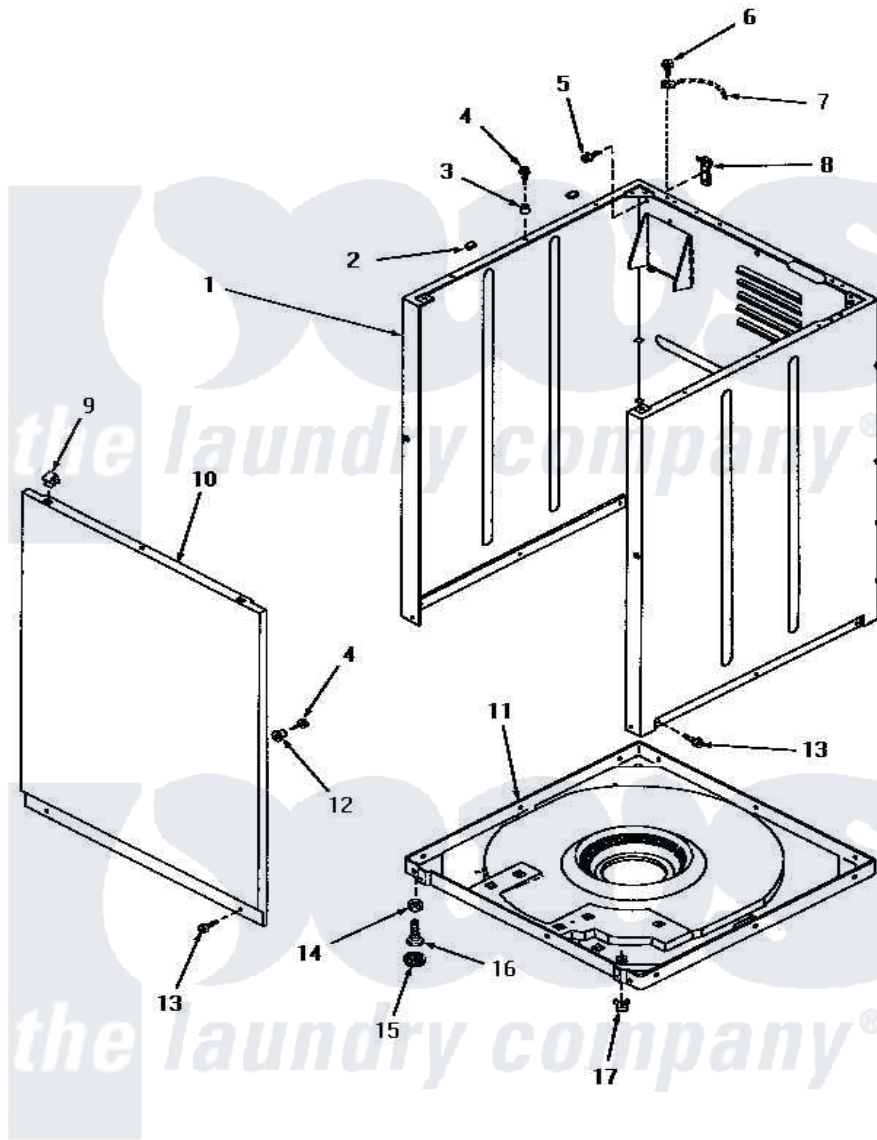

# Amana HA2620 07 - FRONT PANEL, CABINET & BASE

## FRONT PANEL, CABINET AND BASE

Amana [Residential Amana HA2620 Washer Parts](#) Parts Diagram 07 - FRONT PANEL, CABINET & BASE  
 Click on the part number to view part

Item	Original Part Number	Replaced By	Status	Part Description
1	27092W		Not Available	CABINET, WHITE
"	27092L	<a href="#">38612LP</a>		Kit Service Cabinet
"	29168W	<a href="#">38612WP</a>		Kit-Servic
"	29168A		Not Available	CABINET, AVOCADO
"	27092A		Not Available	CABINET, AVOCADO
"	29168L		Not Available	CABINET, ALMOND
"	29168H		Not Available	CABINET, HARVEST GOLD
"	27092K		Not Available	CABINET, COFFEE
"	29168K		Not Available	CABINET, COFFEE
"	27092H		Not Available	CABINET, HARVEST GOLD
2	<a href="#">Y56128</a>			Pad, Bumper
3	56079	<a href="#">505187</a>		Locator, Panel
4	56086	<a href="#">Y014874</a>		Screw, Idler Arm And Sleeve
5	51780	<a href="#">3390631</a>		Screw, 10-16 X 3/8
6	56392		Not Available	SCREW,8-18 X 3/8 TAPPI
7	Y00000000		Not Available	SEE NOTE GROUND WIRE, GREEN

8	<a href="#">Y27103</a>		Hinge, Hold-Down Lug
9	28835	<a href="#">22001650</a>	Fastener, Spring
10	27072A		Not Available
"	27072K		Not Available
"	27072H		Not Available
"	27072L	<a href="#">32708LP</a>	Panel, Front
"	27072W		Not Available
11	29757		Not Available
12	<a href="#">28102</a>		Locator, Panel
13	27196	<a href="#">27001200</a>	Screw
14	Y21899	<a href="#">40038101</a>	Nut, Leg
15	21749	<a href="#">40016001</a>	Foot, Rubber
16	20409	<a href="#">22003428</a>	Leg, Adjustable
17	28837		Not Available
NI	<a href="#">26594P</a>		Grease, Silicone - 2 Oz Tube