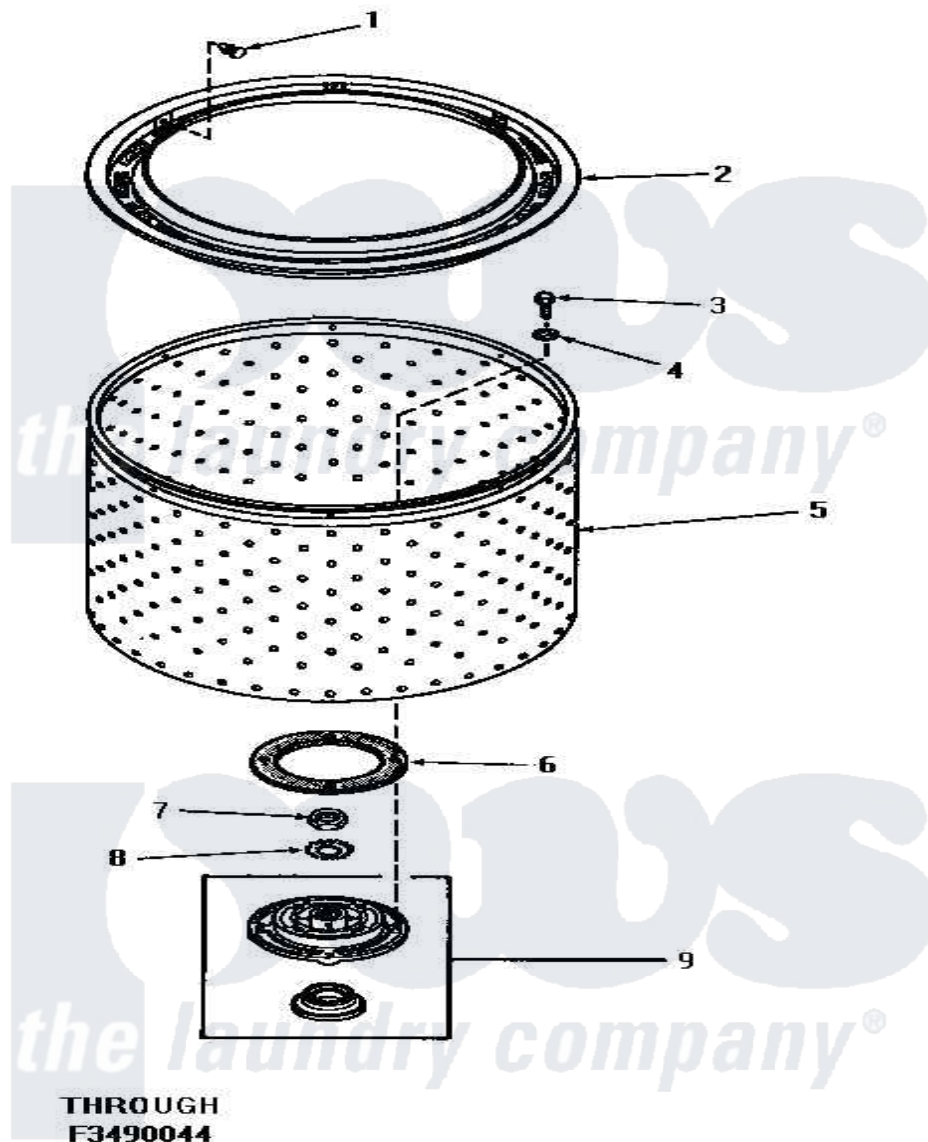

# Amana HA2620 10 - LINT FILTER, WASHTUB & HUB

## LINT FILTER, WASHTUB AND HUB

Amana [Residential Amana HA2620 Washer Parts](#) Parts Diagram 10 - LINT FILTER, WASHTUB & HUB  
 Click on the part number to view part

Item	Original Part Number	Replaced By	Status	Part Description
1	<a href="#">29474</a>			Fastener, Lint Filter
2	27123	<a href="#">33521</a>		Filter Lint/Clothes Guard
3	27202	<a href="#">W10116787</a>		Screw
4	<a href="#">28094</a>			Gasket
5	<a href="#">27074</a>			Motor
"	27073		Not Available	WASHTUB, PORCELAIN
6	27125	<a href="#">39122</a>		Gasket, Washtub
7	Y29220	<a href="#">40016301</a>		Nut, Lock
8	<a href="#">27163</a>			Lockwasher
9	28780	<a href="#">356P3</a>		Kit, Seal-Washer