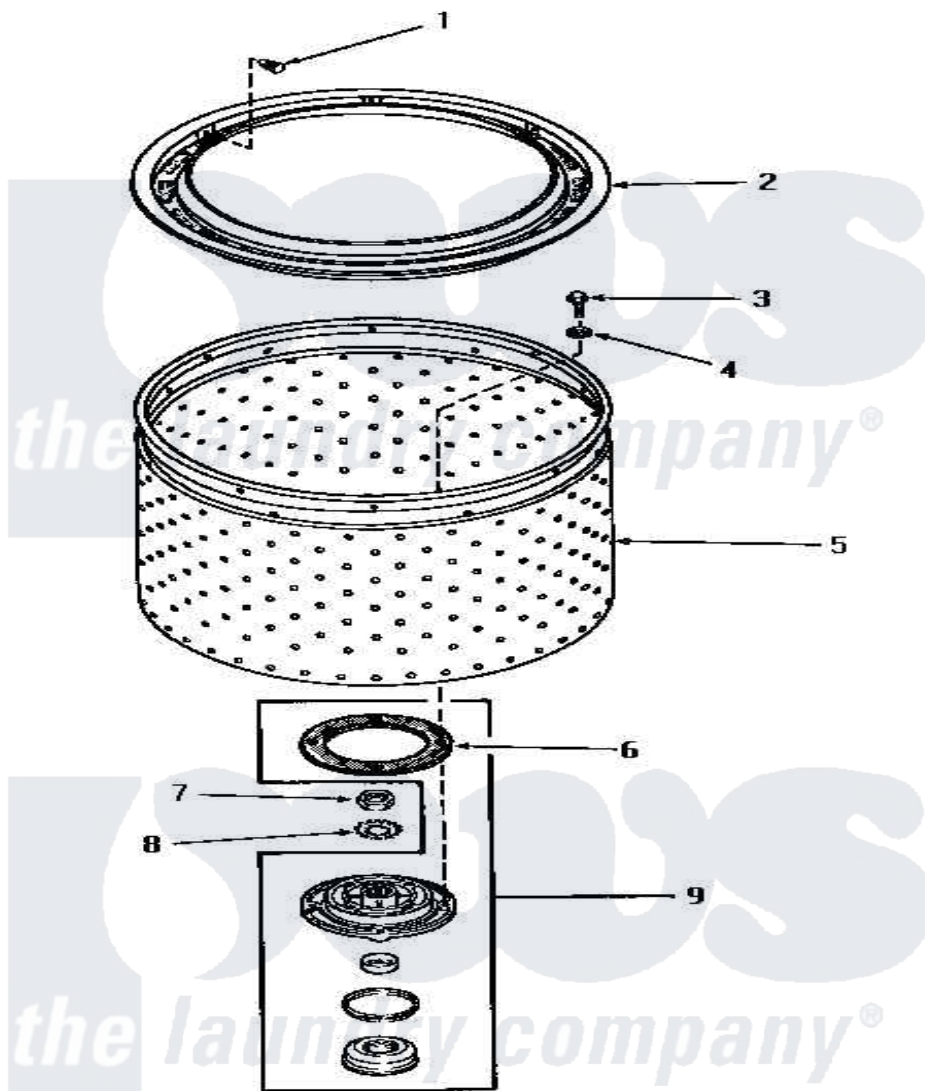

Amana HA2620 11 - LINT FILTER, WASHTUB & HUB

STARTING
F3490045

LINT FILTER, WASHTUB AND HUB

[Amana Residential Amana HA2620 Washer Parts](#) Parts Diagram 11 - LINT FILTER, WASHTUB & HUB
Click on the part number to view part

Item	Original Part Number	Replaced By	Status	Part Description
1	29474			Fastener, Lint Filter
2	27123	33521		Filter Lint/Clothes Guard
3	27202	W10116787		Screw
4	28094			Gasket
5	28138		Not Available	WASHTUB, STAINLESS STEEL
"	29074	39252P		Wash Tub
6	27125	39122		Gasket, Washtub
7	Y29220	40016301		Nut, Lock
8	27163			Lockwasher
9	356P3			Kit, Seal-Washer