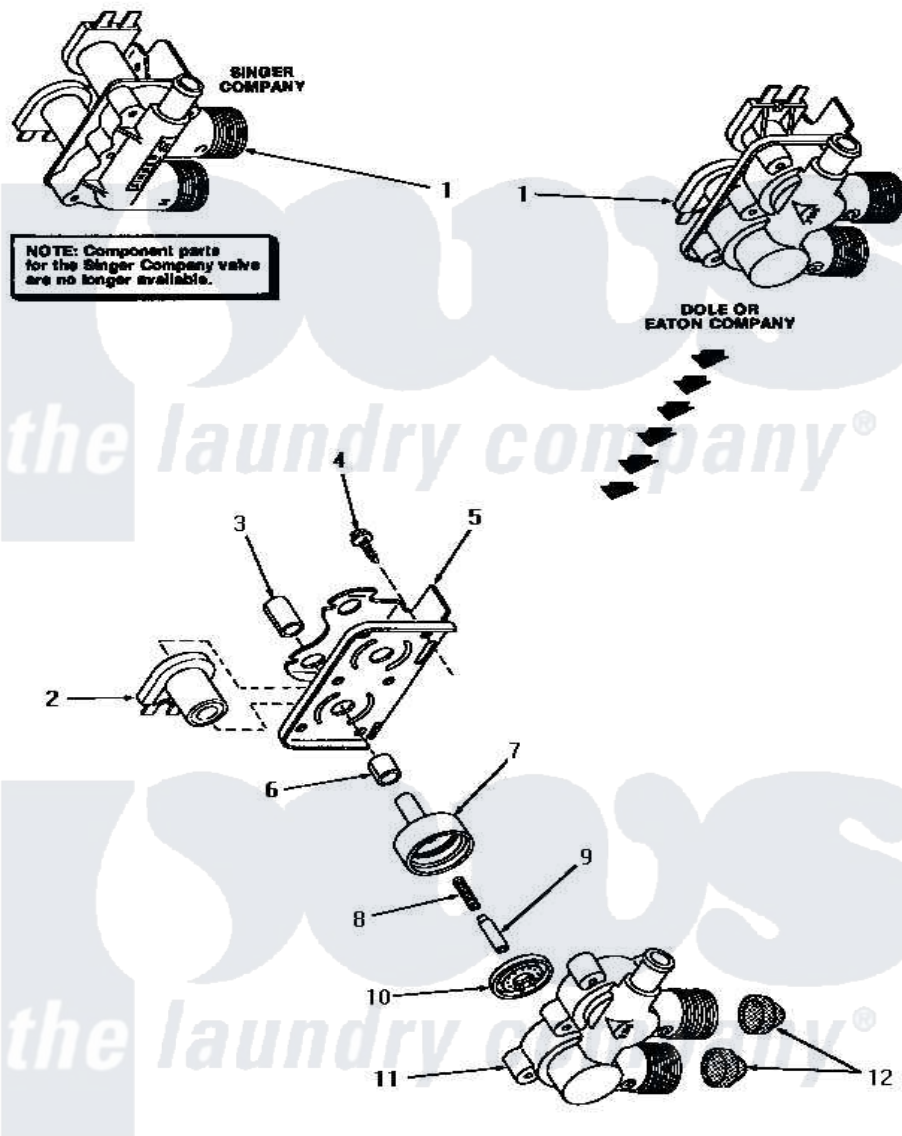

Amana HA2620 12 - MIXING VALVE ASSY

MIXING VALVE ASSEMBLY

Amana [Residential Amana HA2620 Washer Parts](#) Parts Diagram 12 - MIXING VALVE ASSY
 Click on the part number to view part

Item	Original Part Number	Replaced By	Status	Part Description
1	27156	33930		Valve, Mixing
2	24126	33930		Valve, Mixing
3	24128		Not Available	SLEEVE, LONG
4	25817C		Not Available	SCREW
5	Y24158		Not Available	MOUNTING BRACKET
6	24129		Not Available	SLEEVE, SHORT
7	24130			Guide, Armature
8	24131		Not Available	SPRING
9	24132		Not Available	ARMATURE
10	24134		Not Available	DIAPHRAGM
11	Y24159	33930		Valve, Mixing
12	24122	22002960		Strainer, Washer Inlet