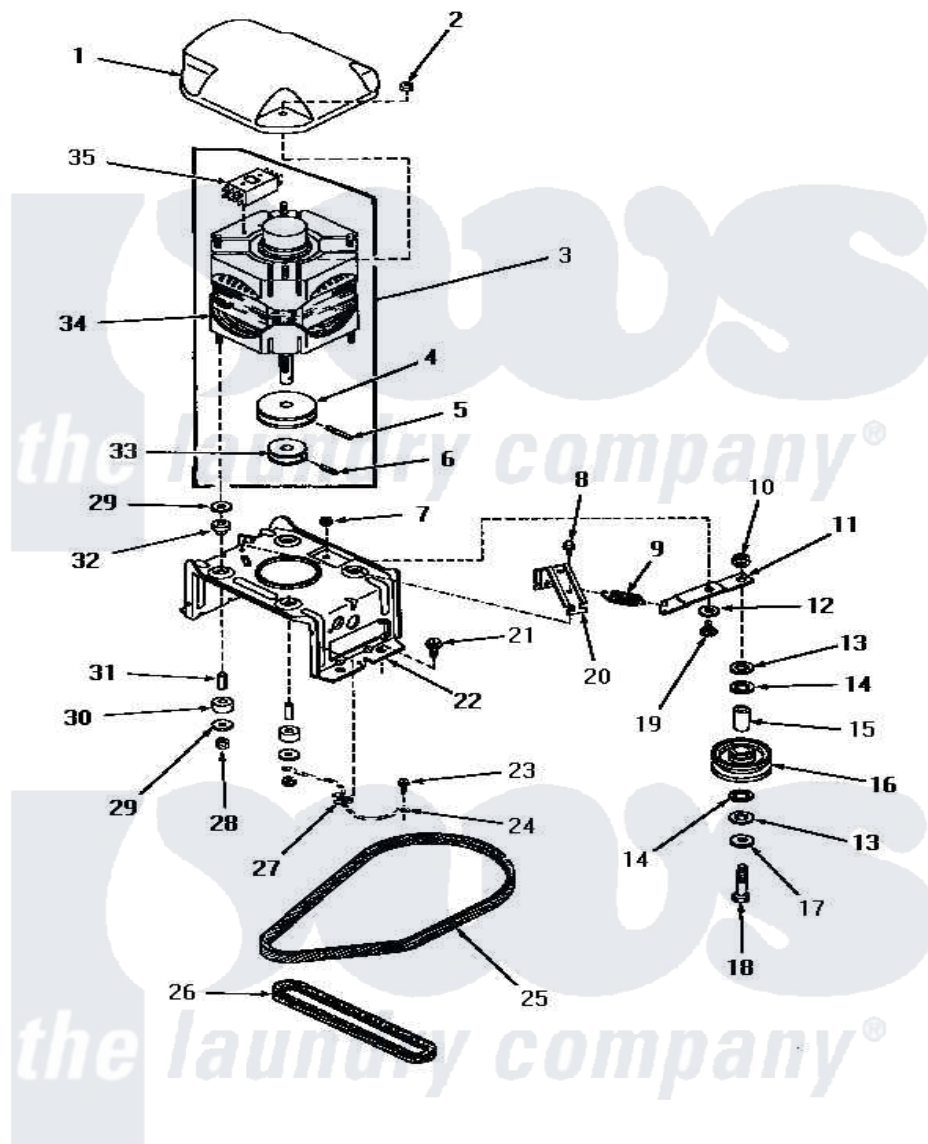

Amana HA2620 13 - MOTOR, MTG BRACKET, BELTS & IDLER ASSY

MOTOR, MOUNTING BRACKET, BELTS AND IDLER ASSEMBLY
(through Serial No. C3455773)

Amana [Residential Amana HA2620 Washer Parts](#) Parts Diagram 13 - MOTOR, MTG BRACKET, BELTS & IDLER ASSY
Click on the part number to view part

Item	Original Part Number	Replaced By	Status	Part Description
1	27136			Shield, Motor
2	27201			Locknut
3	27179	27179P		Motor-Drve
4	27171		Not Available	PULLEY,MOTOR
5	23750			Pin, Roll
6	10416			Pin, Roll
7	52566	27001225		Nut, Jam Mid Lock 1/4-20
8	56264	27001200		Screw
9	27928		Not Available	SPRING
10	56156	358160		Nut
11	27135			Lever, Idler
12	81392	40054701		Washer
13	28018		Not Available	WASHER
14	27210		Not Available	WASHER
15	27601		Not Available	BEARING
16	27212	R9900487		Sheet

17	27211	Not Available	WASHER
18	27209		Bolt
19	27229	40038901	Screw, 1/4-20
20	27929		Xarm Spring
21	27157		Screw, 10-24 X 5/8 Spec
22	27112	Not Available	MOTOR MOUNTING BRACKET
23	26592	Not Available	HEX HEAD SCREW
24	Y00000000	Not Available	SEE NOTE GROUND WIRE, GREEN
25	27246	R9900487	Sheet
26	27155		Belt, Pump
27	Y00161	B5733302	Clip, Ground
28	23604		Nut, Hex 10-32 Lock
29	03888	Not Available	WASHER
30	01953	Not Available	WASHER,LOWER MOTOR MOU
31	27181	Not Available	SPACER,MOTOR
32	01952A		Mounting, Rubber
33	Y27104	Not Available	PULLEY,MOTOR
34	27772	27179P	Motor-Drve
35	24139	Not Available	SWITCH,MOTOR
"	24140	Not Available	SWITCH,MOTOR
"	24142	Not Available	SWITCH,MOTOR
"	Y24149		Switch, Motor
NI	258P3	Not Available	KIT,CAPACITOR