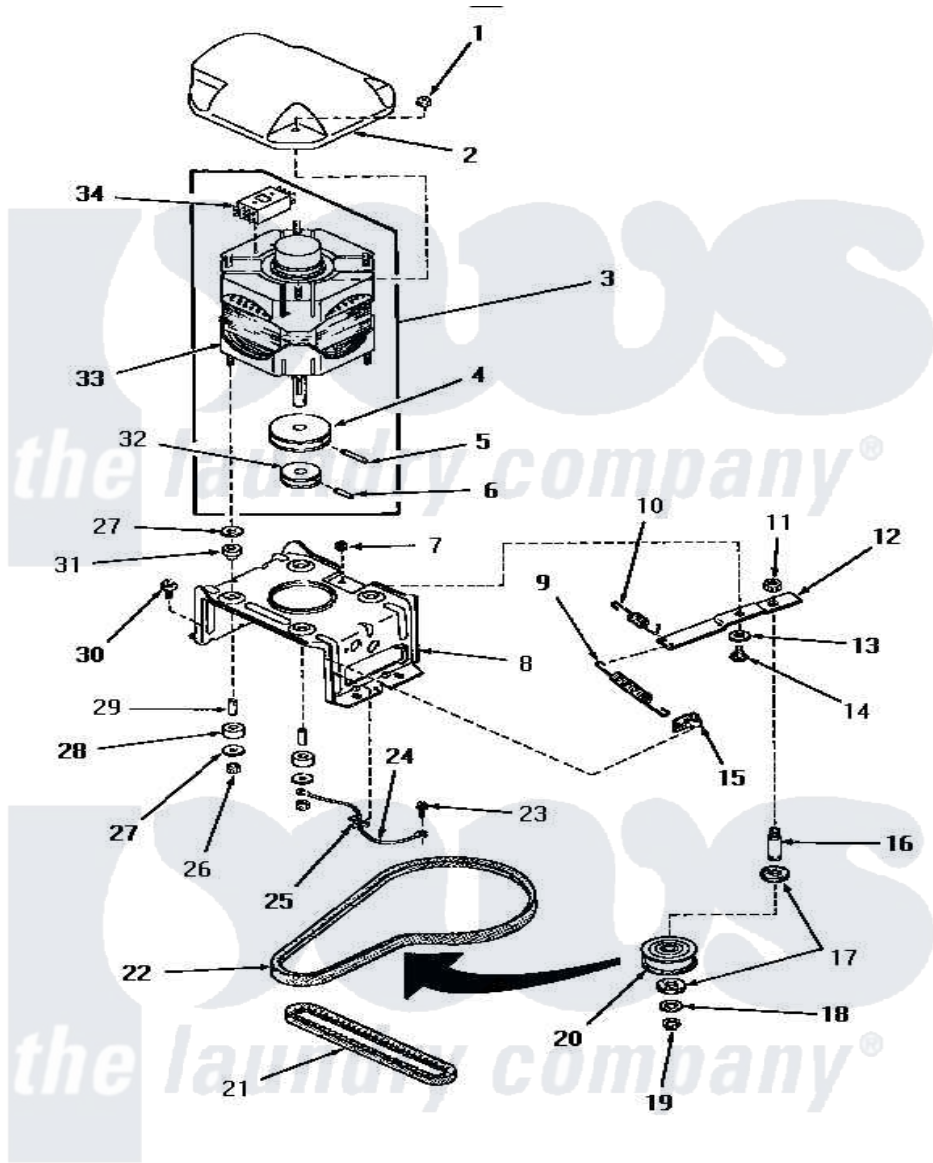

Amana HA2620 14 - MOTOR, MTG BRACKET, BELTS & IDLER ASSY

MOTOR, MOUNTING BRACKET, BELTS AND IDLER ASSEMBLY
(starting with Serial No. C3486774)

Amana [Residential Amana HA2620 Washer Parts](#) Parts Diagram 14 - MOTOR, MTG BRACKET, BELTS & IDLER ASSY
Click on the part number to view part

Item	Original Part Number	Replaced By	Status	Part Description
1	27201			Locknut
2	27136			Shield, Motor
3	27179	27179P		Motor-Drve
4	27171		Not Available	PULLEY,MOTOR
5	23750			Pin, Roll
6	10416			Pin, Roll
7	52566	27001225		Nut, Jam Mid Lock 1/4-20
8	28791			Bracket, Motor Mount
9	28807	37366		Spring, Idler
10	30620		Not Available	SPRING,IDLER LEVER HEL
11	28803	2221070		Clamp, Nylon
12	31054	40041002		Lever, Idler
13	81392	40054701		Washer
14	27229	40038901		Screw, 1/4-20
15	28849			Clip, Spring
16	28802			Shaft, Idler

17	Y29443		Washer, Felt
18	52549		Washer, 501 ID X3/4 Odx
19	23748		Ring, Retaining
20	28800	Not Available	WHEEL, IDLER
21	27155		Belt, Pump
22	28808		Belt, Agitate And Spin
23	26592	Not Available	HEX HEAD SCREW
24	Y00000000	Not Available	SEE NOTE GROUND WIRE, GREEN
25	Y00161	B5733302	Clip, Ground
26	23604		Nut, Hex 10-32 Lock
27	03888	Not Available	WASHER
28	01953	Not Available	WASHER, LOWER MOTOR MOU
29	27181	Not Available	SPACER, MOTOR
30	27157		Screw, 10-24 X 5/8 Spec
31	01952A		Mounting, Rubber
32	Y27104	Not Available	PULLEY, MOTOR
33	27772	27179P	Motor-Drve
"	30895	27179P	Motor-Drve
34	24139	Not Available	SWITCH, MOTOR
"	24140	Not Available	SWITCH, MOTOR
"	30895A	30895AP	Switch Motor-W/Instr
"	30897A	30897AP	Switch- MO
"	24142	Not Available	SWITCH, MOTOR
"	Y24149		Switch, Motor
NI	20605	Not Available	LUBE, HI TEMPERATURE-56
"	258P3	Not Available	KIT, CAPACITOR