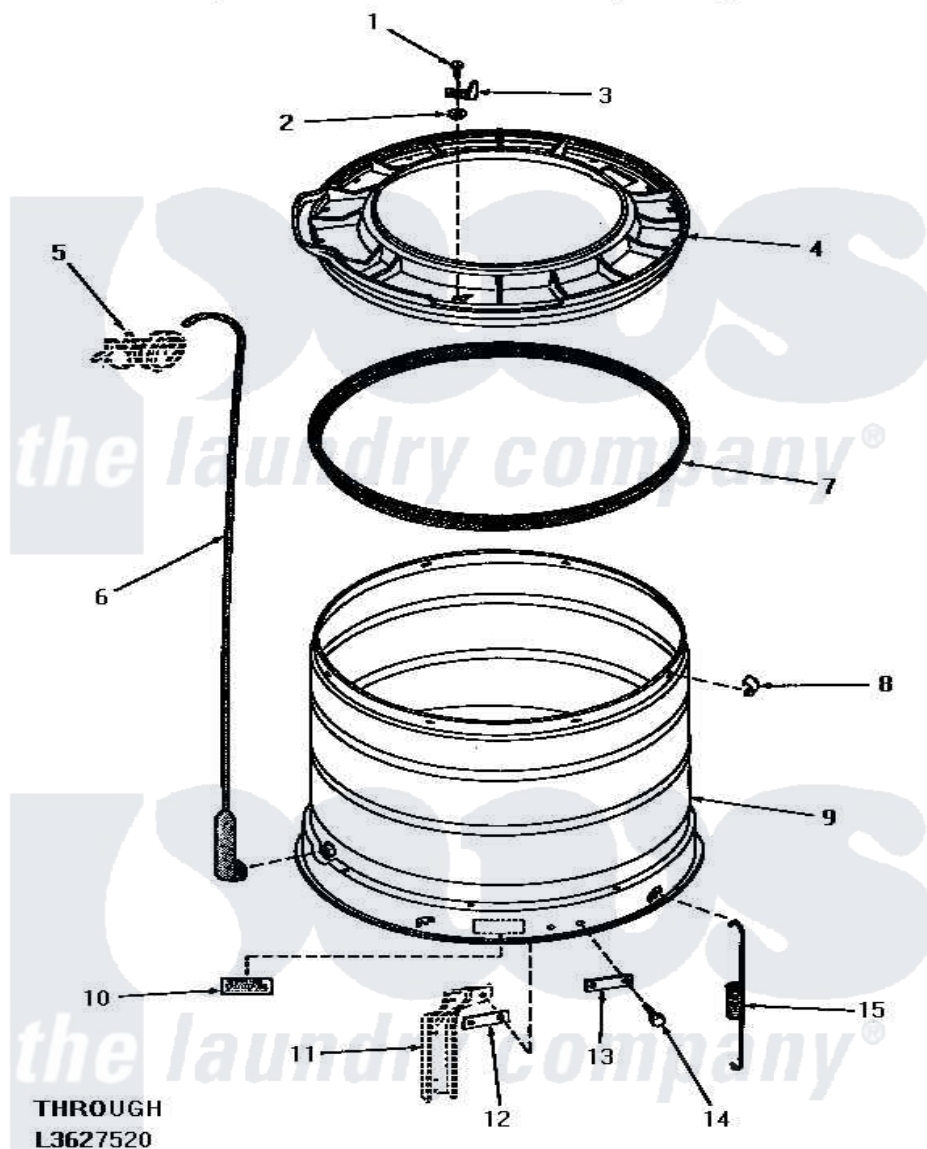

Amana HA2620 15 - OUTER TUB, COVER & PRESSURE HOSE

OUTER TUB, COVER AND PRESSURE HOSE

Amana [Residential Amana HA2620 Washer Parts](#) Parts Diagram 15 - OUTER TUB, COVER & PRESSURE HOSE

[Click on the part number to view part](#)

Item	Original Part Number	Replaced By	Status	Part Description
1	25723	27001200		Screw
2	03815			Lockwasher, No.10 Ext Shk
3	27247			Trigger, Out-Of-Bal Swi
4	27137	31153		Cover Outer Tub
5	Y00000000		Not Available	SEE NOTE PRESSURE SWITCH
6	29077		Not Available	ASSY,PRESSURE FILL HOSxREPLACE
7	27184			Gasket, Tub Cover
8	Y27017		Not Available	CLIP,SPRING
9	27071		Not Available	OUTER TUB
10	Y27195		Not Available	STICKER
11	Y00000000		Not Available	SEE NOTE SUPPORT LEG
12	27927			Plate, Leg .032
13	27926			Plate, Leg .063
14	27205	40128701		Screw, 5/16-18 X .50
15	27239			Spring, Leg