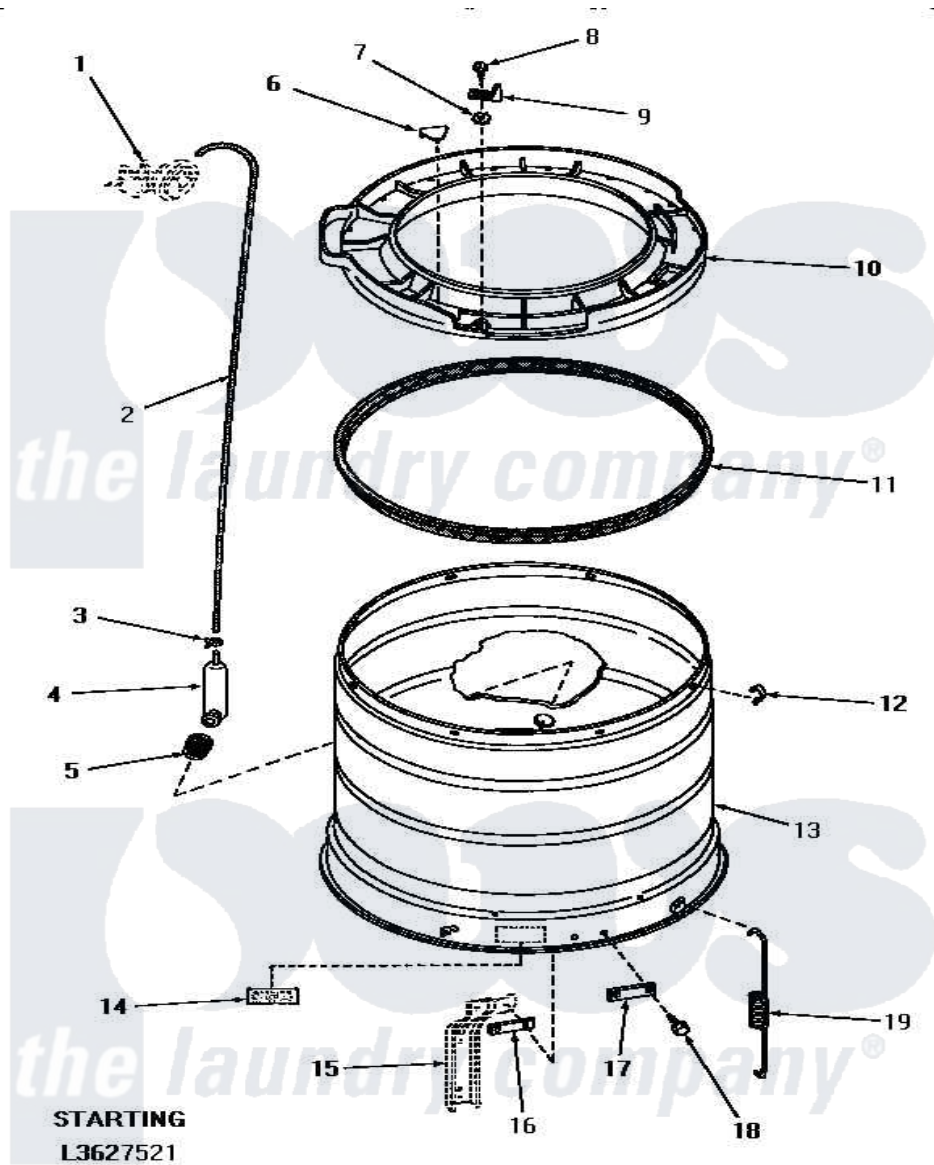

Amana HA2620 16 - OUTER TUB, COVER & PRESSURE HOSE

OUTER TUB, COVER AND PRESSURE HOSE

Amana [Residential Amana HA2620 Washer Parts](#) Parts Diagram 16 - OUTER TUB, COVER & PRESSURE HOSE
 Click on the part number to view part

Item	Original Part Number	Replaced By	Status	Part Description
1	Y00000000		Not Available	SEE NOTE PRESSURE SWITCH
2	29213	39125		Tubing 31
3	Y22294	596669		Clamp, Manifold
4	29116		Not Available	PRESSURE ACCUMULATOR
5	29175	40037801		Grommet
6	29901		Not Available	PLUG,SNAP-IN-OUTER TUB
7	03815			Lockwasher, No.10 Ext Shk
8	25723	27001200		Screw
9	27247			Trigger, Out-Of-Bal Swi
10	29555	31153		Cover Outer Tub
11	27184			Gasket, Tub Cover
12	Y27017		Not Available	CLIP,SPRING
13	29232		Not Available	OUTER TUB
14	Y27195		Not Available	STICKER
15	Y00000000		Not Available	SEE NOTE SUPPORT LEG
16	27927			Plate, Leg .032