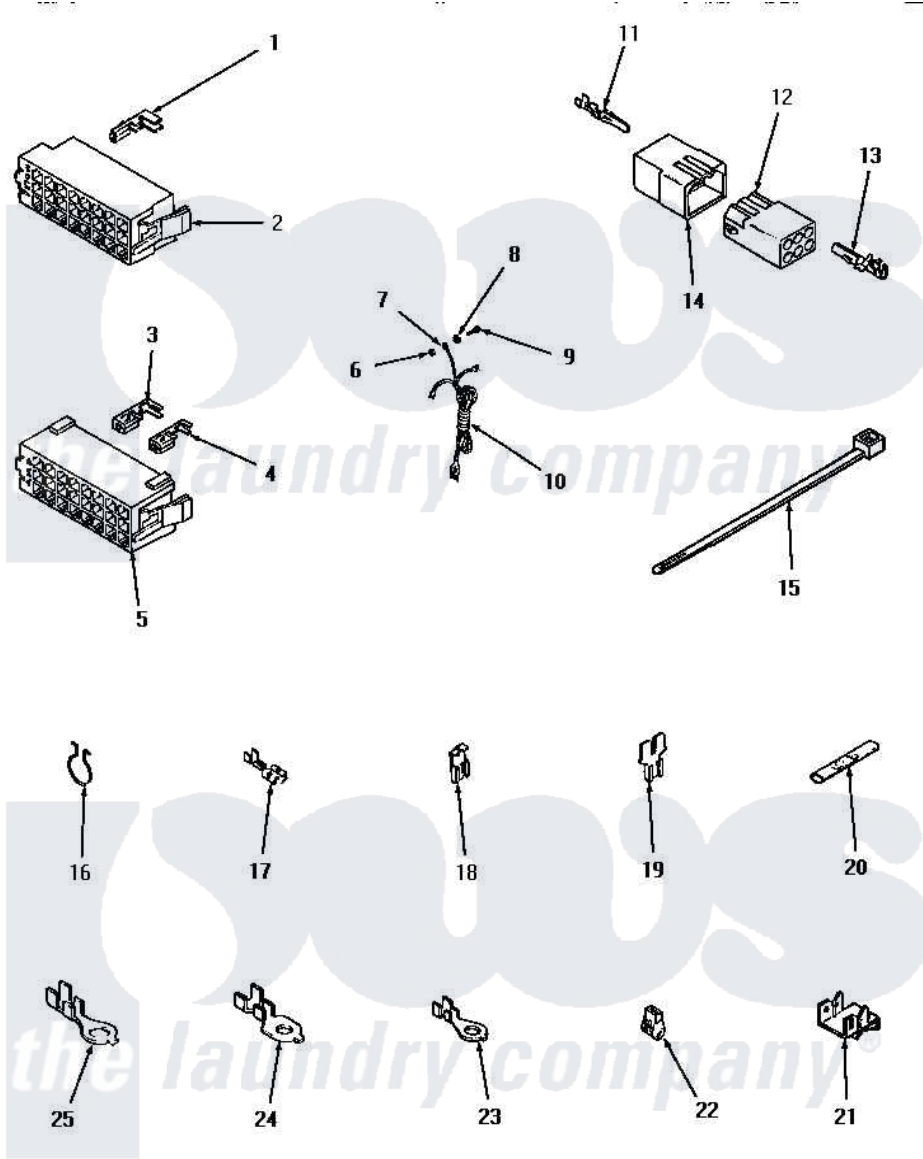

# Amana HA2620 17 - POWER CORD & WIRE TERMINALS

## POWER CORD AND WIRE TERMINALS

Amana [Residential Amana HA2620 Washer Parts](#) Parts Diagram 17 - POWER CORD & WIRE TERMINALS  
 Click on the part number to view part

Item	Original Part Number	Replaced By	Status	Part Description
1	24176		Not Available	MOLEX TERMINAL
2	24175	<a href="#">12500058</a>		Knob Ski
3	00183		Not Available	TERMINAL,FEMALE 2-WIRE
4	00180		Not Available	TERMINAL,FEMALE
5	28856		Not Available	HOUSING,24 POSITION
6	03673		Not Available	NUT
7	Y00000000		Not Available	SEE NOTE GROUND WIRE, GREEN
8	<a href="#">03815</a>			Lockwasher, No.10 Ext Shk
9	<a href="#">20267</a>			Screw, 10-24 X 3/8 Round
10	22660		Not Available	POWER CORD AND PLUG
11	<a href="#">Y00116</a>			Terminal, Pin-Male
12	<a href="#">26708</a>			Receptacle, 6 Circuit
13	Y00117	<a href="#">5011-XX</a>		093 Female Socket
14	<a href="#">23041</a>			Plug, 6 Circuit
15	55881	<a href="#">M0321209</a>		Tie-Electrical
16	<a href="#">51291</a>			Clip, Wire

17	Y00119		Not Available	SPADE TERMINAL(18 GAUGE) (1/4 INCH-(1) 18 GAUGE WIRE)
18	<a href="#">Y00120</a>			Terminal, Flag-1/4 Fema
19	29673		Not Available	DOUBLE CONNECTOR
20	21091		Not Available	CONNECTOR TWO 1/4 INCH MALE
21	Y00161	<a href="#">B5733302</a>		Clip, Ground
22	70210		Not Available	INSULATOR,BLUE
23	<a href="#">00110</a>			No.10 18 Gauge Wire
24	<a href="#">Y00111</a>			Ring Terminal No.10 No.10 18 Gauge Wires Or
25	Y00113		Not Available	TERMINAL,RING-1/4 STUD