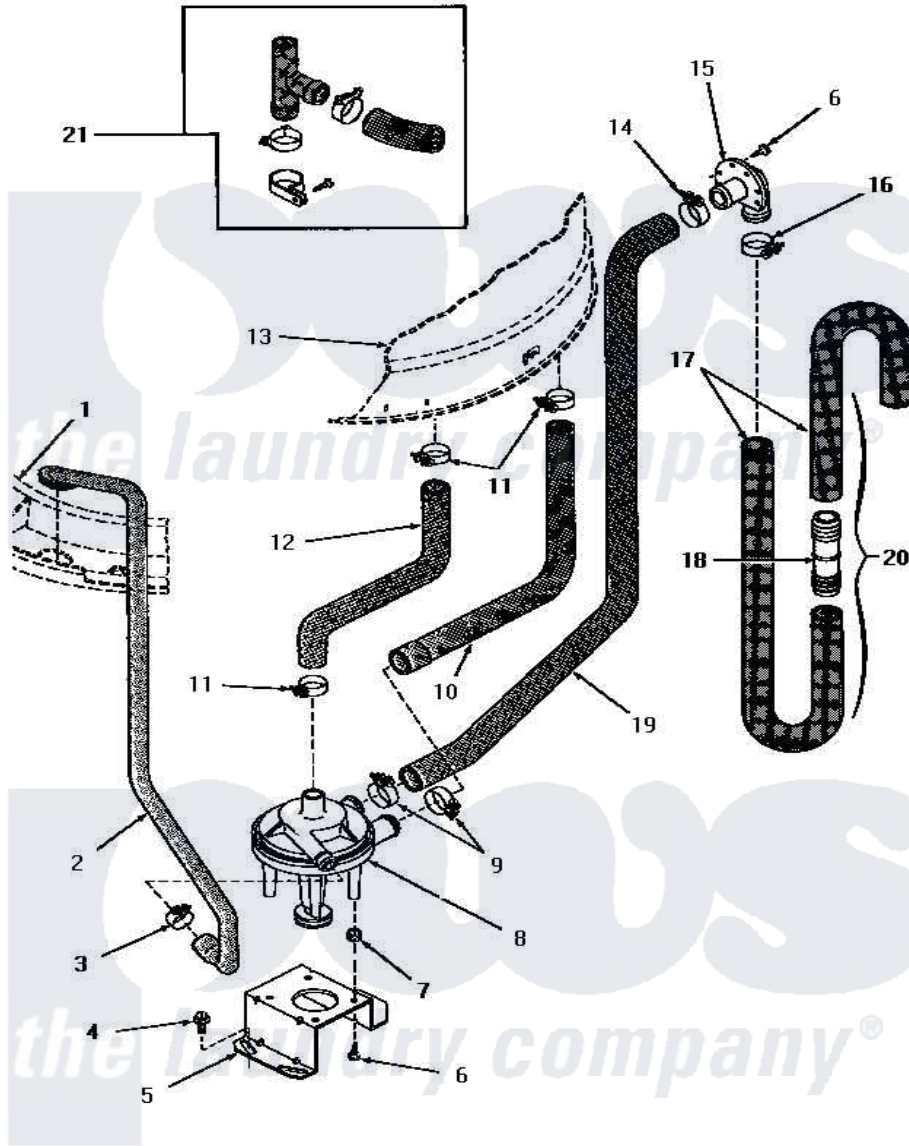

Amana HA2620 18 - PUMP ASSY/BRKT/HOSES & SIPHON BREAK KIT

PUMP ASSEMBLY, BRACKET, HOSES AND SIPHON BREAK KIT
(Models equipped with rubber drain hose)

Amana [Residential Amana HA2620 Washer Parts](#) Parts Diagram 18 - PUMP ASSY/BRKT/HOSES & SIPHON BREAK KIT

[Click on the part number to view part](#)

Item	Original Part Number	Replaced By	Status	Part Description
1	Y00000000		Not Available	SEE NOTE OUTER TUB COVER
2	27232		Not Available	HOSE
3	27644	285655		Clamp, Hose
4	27157			Screw, 10-24 X 5/8 Spec
5	27105			Bracket, Pump Mounting
6	51784		Not Available	SCREW,10B-16 X 1/2 HEX
7	27063			On-Sert
8	27065	31968		Assembly, Pump NA
9	27153	285655		Clamp, Hose
10	27160		Not Available	HOSE,TUB TO PUMP-DRAIN
11	27151	285655		Clamp, Hose
12	27159		Not Available	HOSE,TUB TO PUMP
13	Y00000000		Not Available	SEE NOTE OUTER TUB
14	20391	285655		Clamp, Hose
15	23553		Not Available	ELBOW,DRAIN HOSE-PLAST

16	20211	285655	Clamp, Hose
17	28293		Hose, Drain
18	25863	16272	Connector, Straight
19	27161		Hose, Pump To Drain Val
20	Y00000000		Not Available SEE NOTE DRAIN HOSE AND HOSE COUPLER -- (SEE NOTE 1)
21	297P3	76660	Break-Sphn