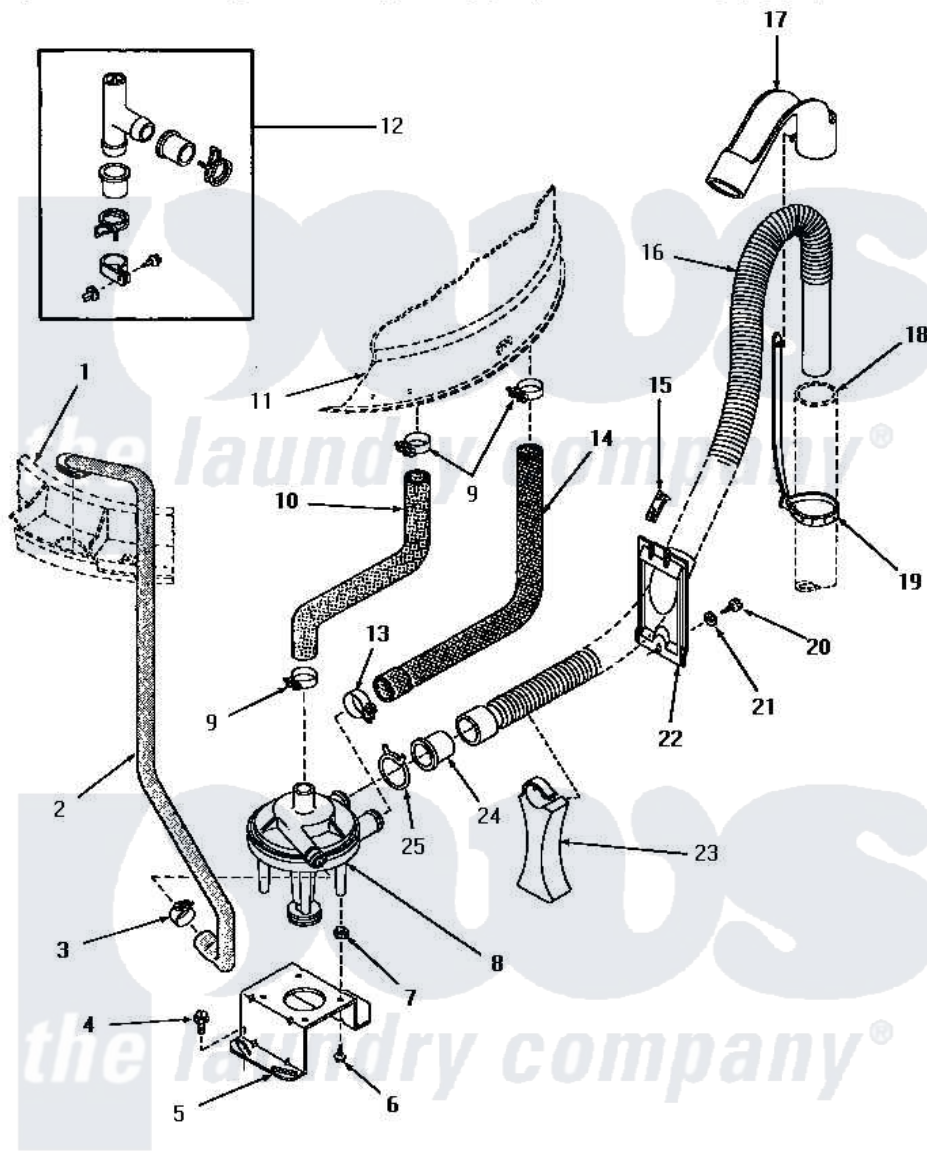

Amana HA2620 19 - PUMP ASSY/BRKT/HOSES & SIPHON BREAK KIT

PUMP ASSEMBLY, BRACKET, HOSES AND SIPHON BREAK KIT
(Models equipped with plastic drain hose)

Amana [Residential Amana HA2620 Washer Parts](#) Parts Diagram 19 - PUMP ASSY/BRKT/HOSES & SIPHON BREAK KIT

[Click on the part number to view part](#)

Item	Original Part Number	Replaced By	Status	Part Description
1	Y00000000		Not Available	SEE NOTE OUTER TUB COVER
2	27232		Not Available	HOSE
3	27644	285655		Clamp, Hose
4	27157			Screw, 10-24 X 5/8 Spec
5	27105			Bracket, Pump Mounting
6	51784		Not Available	SCREW,10B-16 X 1/2 HEX
7	27063			On-Sert
8	27065	31968		Assembly, Pump NA
9	27151	285655		Clamp, Hose
10	27159		Not Available	HOSE,TUB TO PUMP
11	Y00000000		Not Available	SEE NOTE OUTER TUB
12	386P3	76660		Break-Sphn
13	27153	285655		Clamp, Hose
14	27160		Not Available	HOSE,TUB TO PUMP-DRAIN
15	29936		Not Available	HOSE RETAINER CLIP

16	29142	39952	Hose- Drai
17	29144	22003814	Retainer, Drain Hose
18	Y00000000		Not Available SEE NOTE STANDPIPE
19	29999	8539404	Tie-Wire
20	27196	27001200	Screw
21	20492	M0270504	Washer
22	29131		Not Available RETAINER,DIRECTIONAL
23	29284		Stand, Hose
24	29143		Not Available HOSE,ADAPTER
25	29172		Not Available CLAMP,HOSE
NI	406P3	451P3	Kit Drain Extension