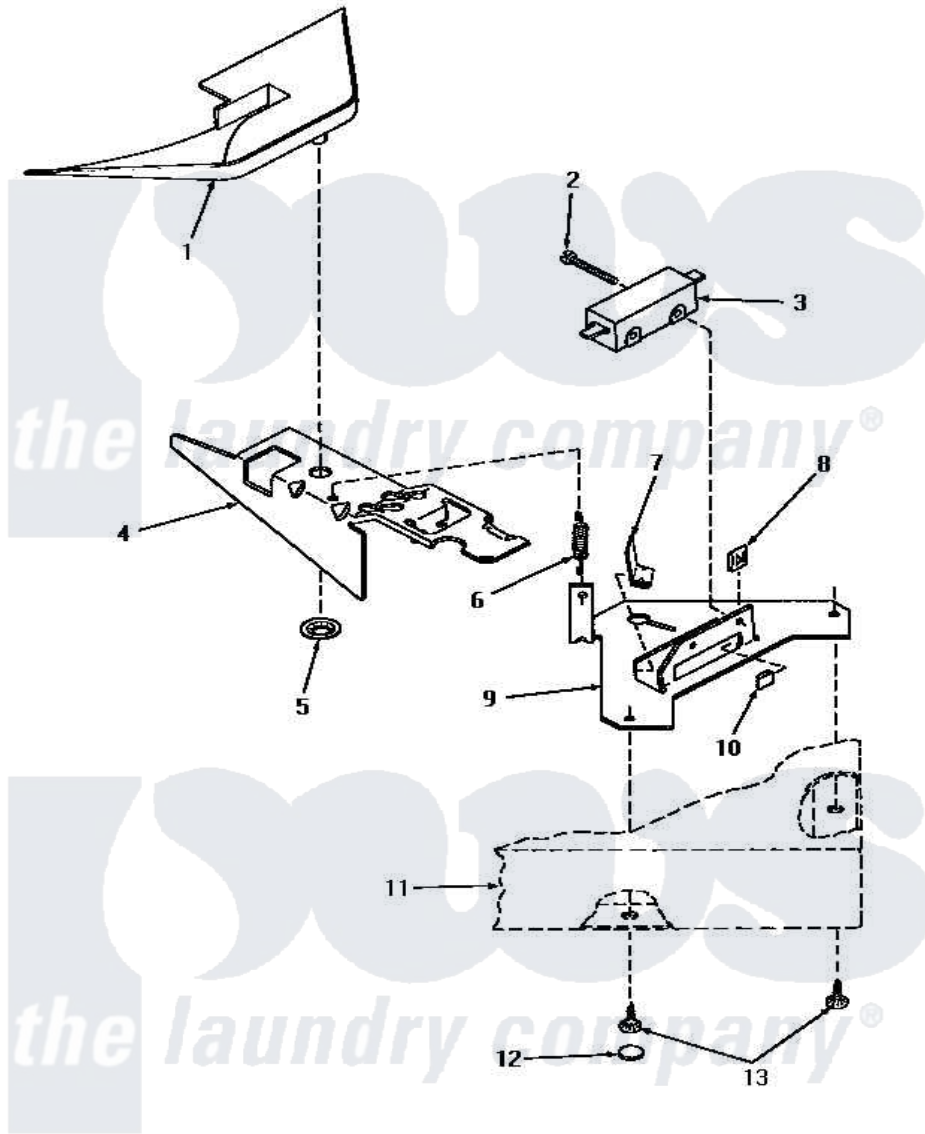

Amana HA2620 21 - SWITCH & BRACKET ASSY

SWITCH AND BRACKET ASSEMBLY

Amana [Residential Amana HA2620 Washer Parts](#) Parts Diagram 21 - SWITCH & BRACKET ASSY
 Click on the part number to view part

Item	Original Part Number	Replaced By	Status	Part Description
1	29042		Not Available	SHIELD, LID SWITCH
2	Q6516		Not Available	SCREW, 6-32 X 1 ROUND H
3	27249		Not Available	SWITCH
4	27602			Lever, Out-Of-Bal Switch
5	29043			Nut, Push
6	27603			Spring, Switch Lever
7	Y27837			Clip, Speed-"U" Type
8	27248		Not Available	NUT, SPEED U-TYPE
9	27250		Not Available	BRACKET, OUT-OF-BAL SWI
10	27610			Clip, U
11	Y00000000		Not Available	SEE NOTE CABINET TOP
12	28291		Not Available	WASHER
13	28193			Screw, 8-1/2 Tapping W/