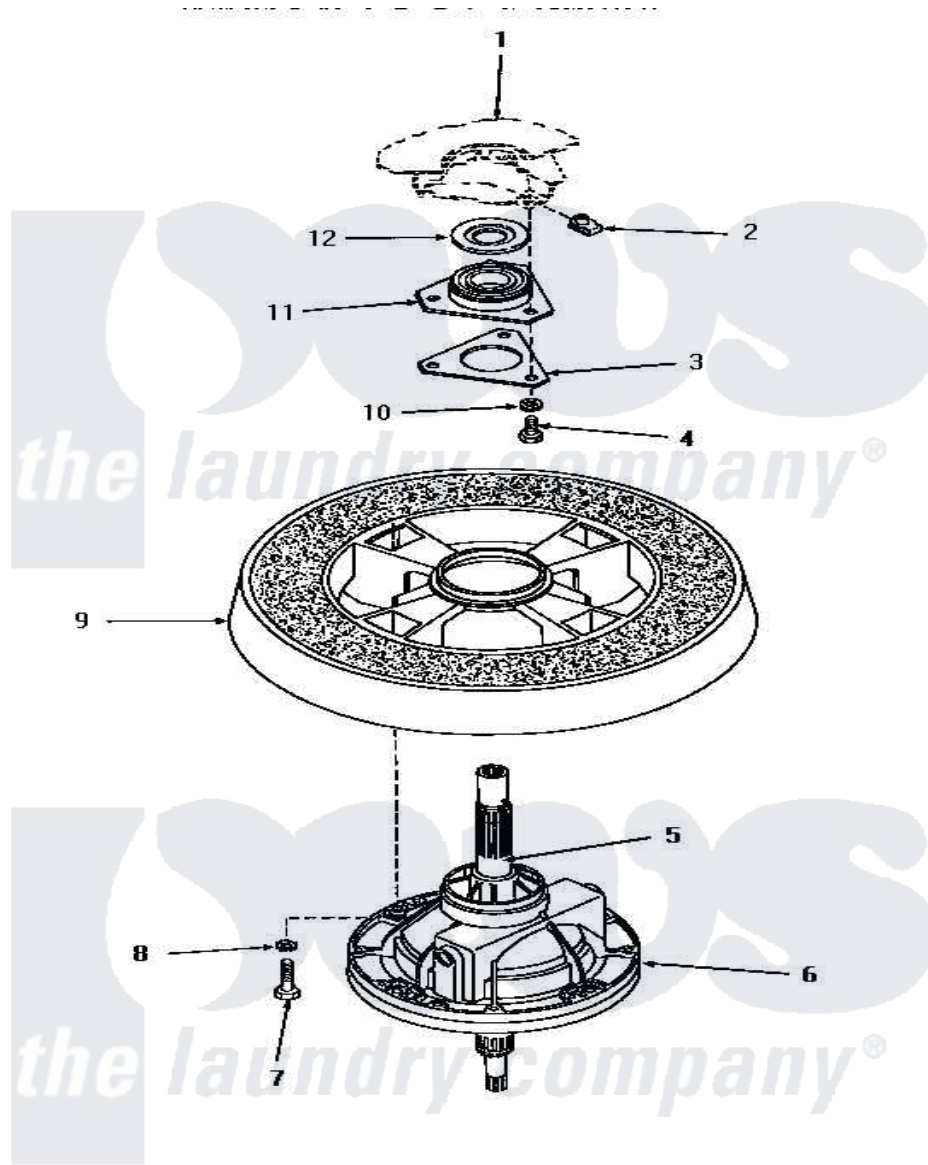

Amana HA2620 22 - TRANSMISSION ASSY & BALANCE RING

TRANSMISSION ASSEMBLY AND BALANCE RING

Amana Residential Amana HA2620 Washer Parts Parts Diagram 22 - TRANSMISSION ASSY & BALANCE RING

[Click on the part number to view part](#)

Item	Original Part Number	Replaced By	Status	Part Description
1	Y00000000		Not Available	SEE NOTE OUTER TUB
2	27222			Nut, Retainer 5/16-18
3	27166		Not Available	WASHER, BEARING HOUSING
4	01355		Not Available	SCREW
5	27604P			Never-Seeze 1 Oz Tube
6	30946		Not Available	TRANSMISSION ASSEMBLY
7	27200		Not Available	CAP SCREW
8	02431			Lockwasher, 1/4 Ext Shk
9	Y29117		Not Available	ASSY, BALANCE RING-COMPL
10	04366			Lockwasher, 5/16intshkp
11	27182	40004201P		Main Bearing Assembly
12	27187			Flinger