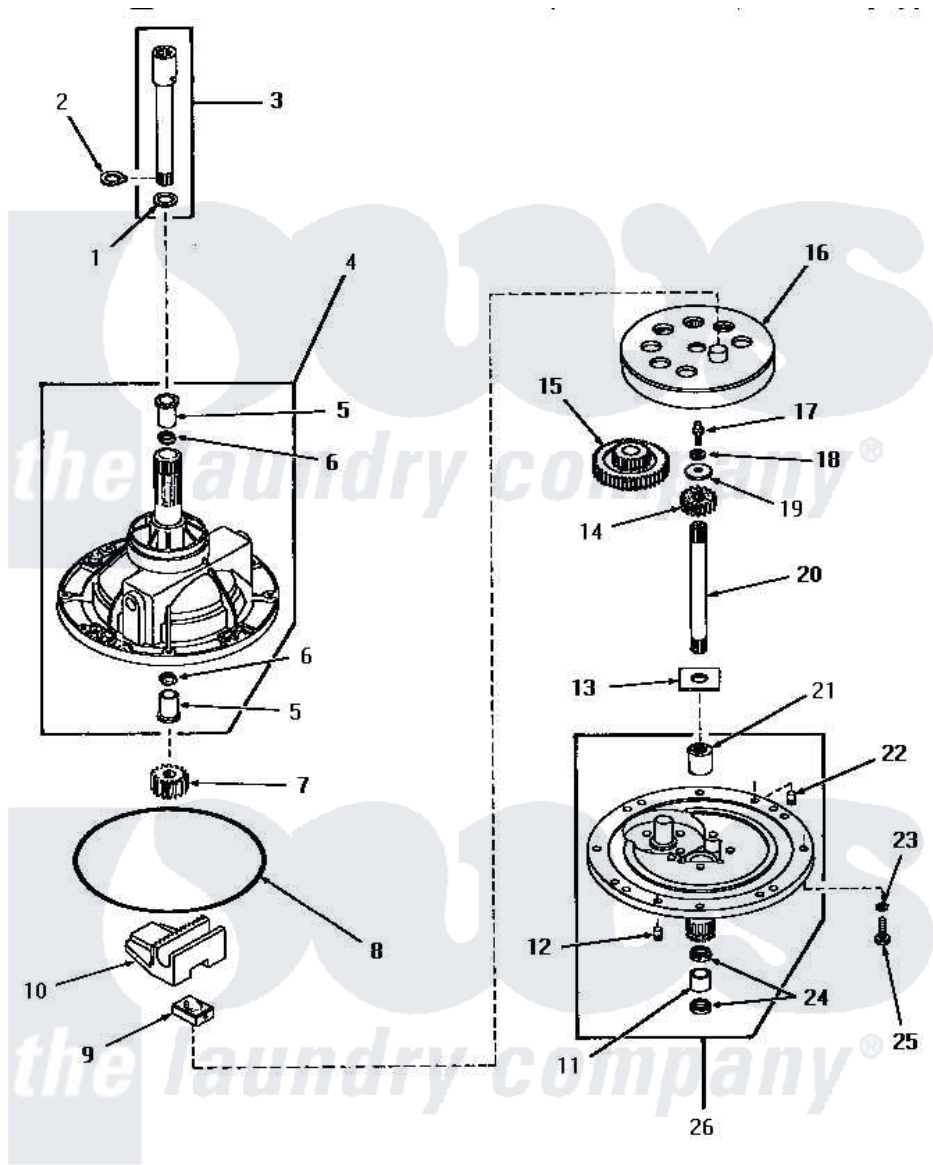

Amana HA2621 01 - 28430 TRANSMISSION ASSY COMPONENTS

COMPONENTS FOR 28430 TRANSMISSION ASSEMBLY

Amana [Residential Amana HA2621 Washer Parts](#) Parts Diagram 01 - 28430 TRANSMISSION ASSY COMPONENTS
 Click on the part number to view part

Item	Original Part Number	Replaced By	Status	Part Description
1	Y00000000		Not Available	SEE NOTE SHIM WASHER -- (SEE NOTE)
2	27197			Ring, Retaining
3	368P3			Kit, Coupling And Shaft
4	27191		Not Available	TRANSMISSION CASE ASSEMBLY
"	28435		Not Available	TRANSMISSION CASE ASSEMBLY
5	27021		Not Available	BEARING
6	Y28114	40042701		Seal- Oil
7	27003			Pinion, Agitator
8	27028			Gasket, Transmission Re
"	28434P		Not Available	LOCTITE
9	26493			Slide
10	Y27001	Y31526		Rack
11	27022			Bearing
12	27172			Pin, Dowel

13	27016		Washer
14	29156		Pinion, Input
15	27002		Gear, Reduction
16	26577		Assembly, Gear And Stud
17	27030	Not Available	SCREW, 1/4-20 SPECIAL
18	21456		Lockwasher, 1/4 Intshkp
19	26509	40041501	Washer
20	27081	27081P	Shaft Input Package
21	27026	Not Available	COVER TRANSMISSION
22	27172		Pin, Dowel
23	02431		Lockwasher, 1/4 Ext Shk
24	Y28114	40042701	Seal- Oil
25	20253		Screw, Cap-1/4-20 X 1"
26	27192	Not Available	TRANSMISSION COVER ASSEMBLY
NI	27243	27243P	Oil, CW Transmission F-