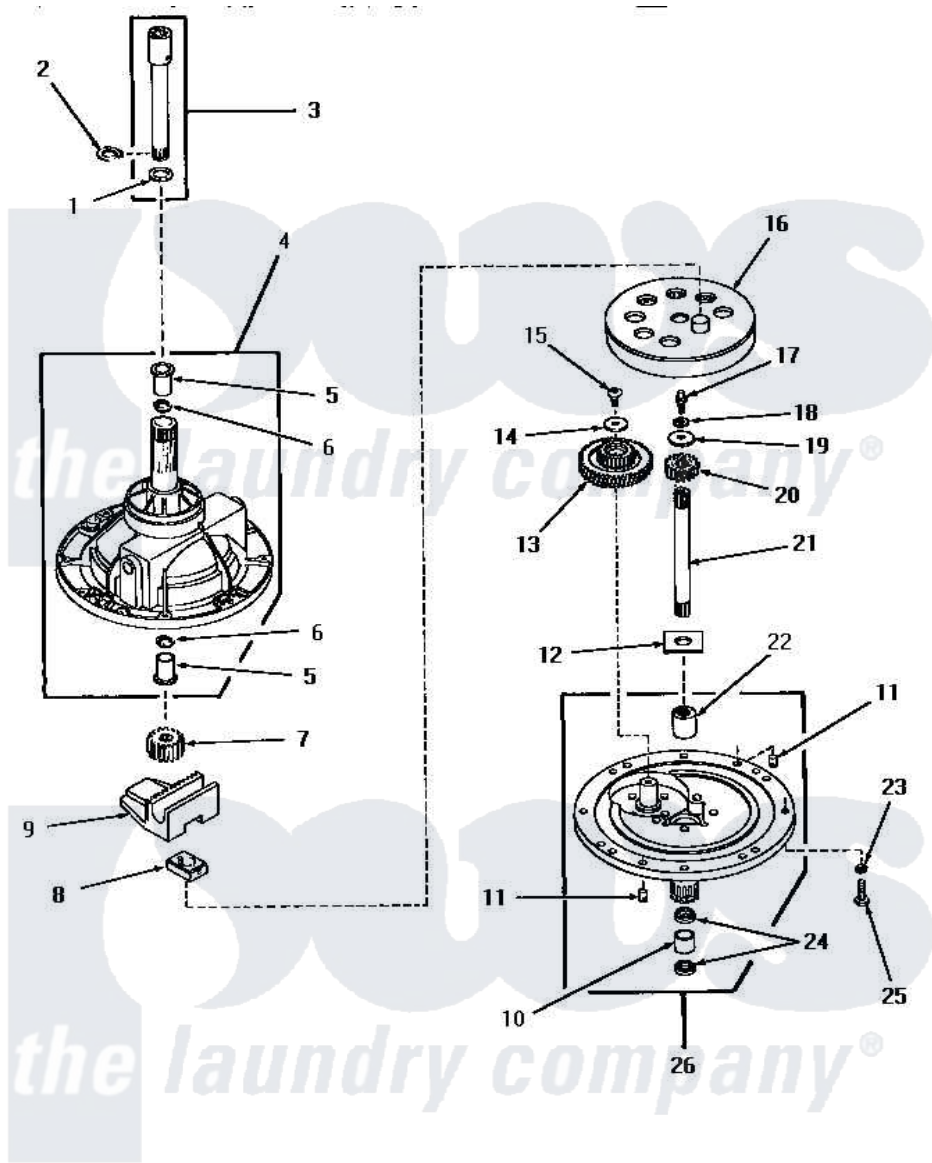

# Amana HA2621 02 - 30123 & 30946 TRANSMISSION ASSY COMPNT

## COMPONENTS FOR 30123 and 30946 TRANSMISSION ASSEMBLIES

Amana [Residential Amana HA2621 Washer Parts](#) Parts Diagram 02 - 30123 & 30946 TRANSMISSION ASSY COMPNT  
 Click on the part number to view part

Item	Original Part Number	Replaced By	Status	Part Description
1	Y00000000		Not Available	SEE NOTE SHIM WASHER -- (SEE NOTE)
2	<a href="#">27197</a>			Ring, Retaining
3	<a href="#">368P3</a>			Kit, Coupling And Shaft
4	28435		Not Available	TRANSMISSION CASE ASSEMBLY
5	27021		Not Available	BEARING
6	Y28114	<a href="#">40042701</a>		Seal- Oil
7	<a href="#">27003</a>			Pinion, Agitator
8	<a href="#">26493</a>			Slide
9	Y27001	<a href="#">Y31526</a>		Rack
10	<a href="#">27022</a>			Bearing
11	<a href="#">27172</a>			Pin, Dowel
12	<a href="#">27016</a>			Washer
13	<a href="#">29161</a>			Gear, Reduction
14	29260		Not Available	WASHER
15	<a href="#">29273</a>			Screw, 1/4-20 X 3/8

16	<a href="#">26577</a>		Assembly, Gear And Stud
17	27030	Not Available	SCREW, 1/4-20 SPECIAL
18	<a href="#">21456</a>		Lockwasher, 1/4 Intshkp
19	26509	<a href="#">40041501</a>	Washer
20	<a href="#">Y29160</a>		Pinion, Drive
21	27081	<a href="#">27081P</a>	Shaft Input Package
22	30893	<a href="#">WR2X4924</a>	Shim
23	<a href="#">02431</a>		Lockwasher, 1/4 Ext Shk
24	Y28114	<a href="#">40042701</a>	Seal- Oil
25	<a href="#">20253</a>		Screw, Cap-1/4-20 X 1"
26	30945	Not Available	ASSY, TRANSMISSION COVExREPLACE
NI	27243	<a href="#">27243P</a>	Oil, CW Transmission F-
"	28434P	Not Available	LOCTITE