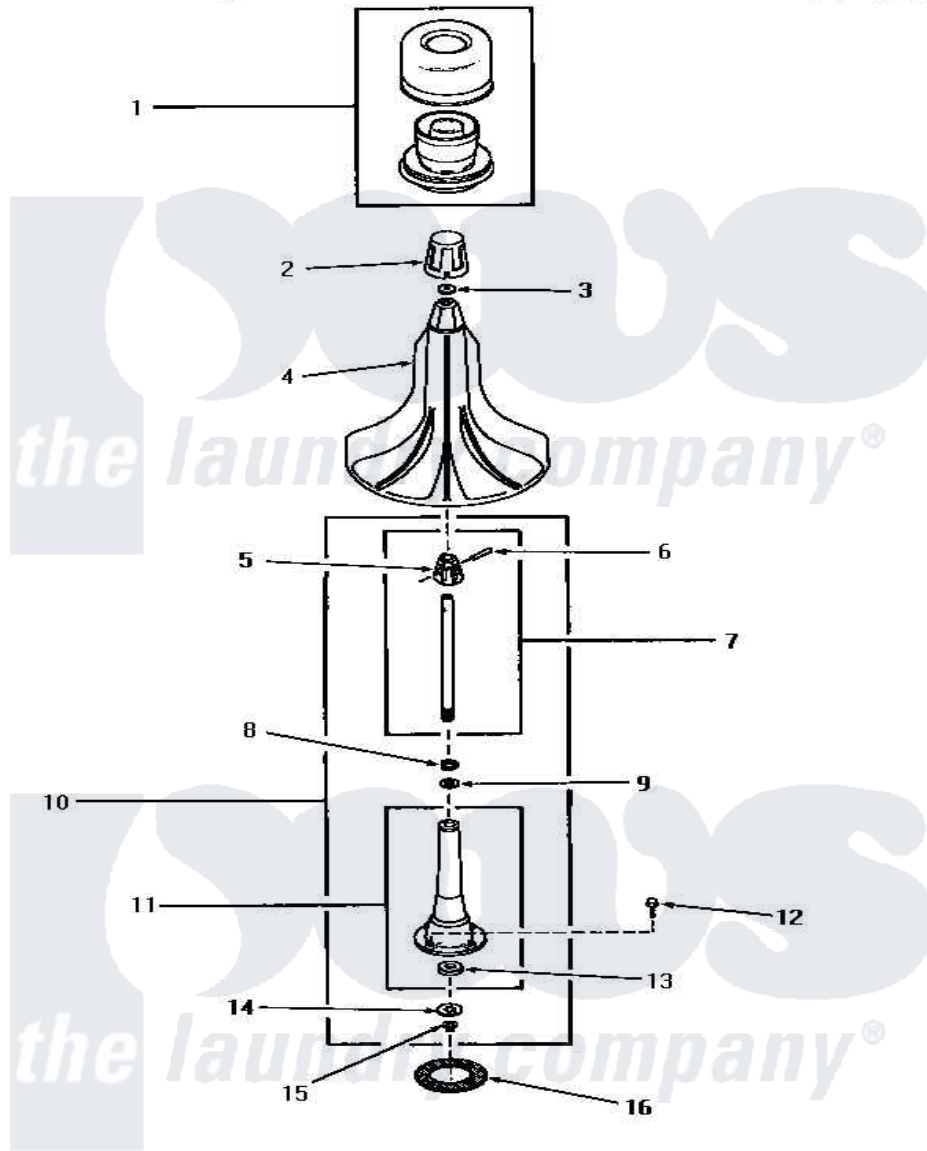

Amana HA2621 03 - AGITATOR & POST

AGITATOR AND POST

Amana [Residential Amana HA2621 Washer Parts](#) Parts Diagram 03 - AGITATOR & POST
 Click on the part number to view part

Item	Original Part Number	Replaced By	Status	Part Description
1	27707		Not Available	ASSY,DISPENSER-FABRIC
2	27138		Not Available	ASSY,AGITATOR CAP
3	27189			Washer, Agitator Cap
4	27120		Not Available	ASSY,AGITATOR
5	27174		Not Available	DRIVE BLOCK
6	20243			Pin, Taper
7	28091			Assembly, Agitator Shaftanddr
8	20057	222T017P01		Washer FIB 21/32 ID X 1156 OD X 1/8
9	04704			Washer, .630idx1.125odx
10	28934		Not Available	AGITATOR POST ASSEMBLY
11	28933		Not Available	AGITATOR POST
12	27202	W10116787		Screw
13	10429		Not Available	WASHER,THRUST
14	27164			Washer, Spline
15	27197			Ring, Retaining