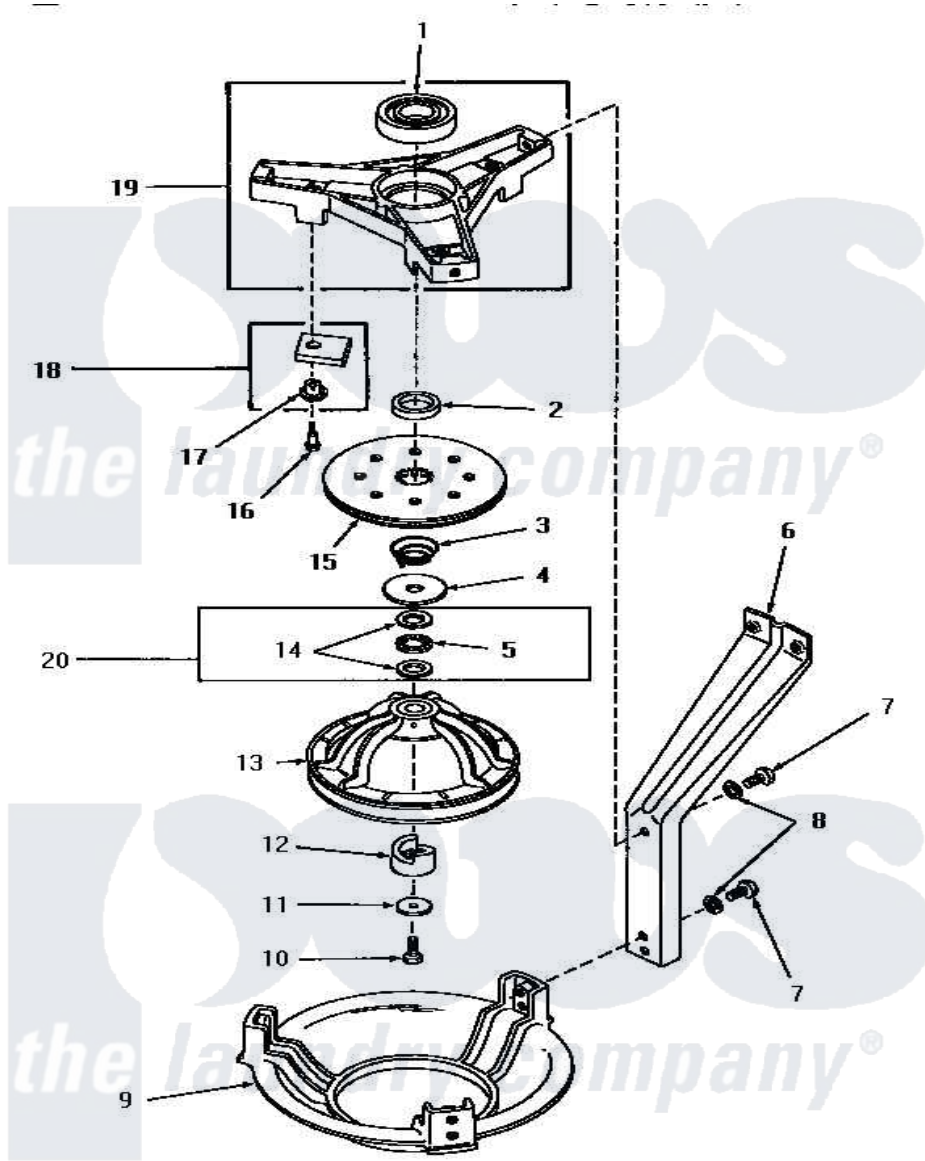

# Amana HA2621 04 - BRG HSG/BRAKE/PULLEY & PIVOT DOME

## BEARING HOUSING, BRAKE, PULLEY AND PIVOT DOME

Amana [Residential Amana HA2621 Washer Parts](#) Parts Diagram 04 - BRG HSG/BRAKE/PULLEY & PIVOT DOME  
 Click on the part number to view part

Item	Original Part Number	Replaced By	Status	Part Description
1	28944	<a href="#">40004001</a>		Bearing, Main
2	<a href="#">27176</a>			Spacer
3	27014	<a href="#">33435</a>		Spring, Conical
4	27015	<a href="#">40063201</a>		Washer, Flat
5	27025		Not Available	BEARING,NEEDLE THRUST
6	<a href="#">27090</a>			Leg, Support
7	30016	<a href="#">40128701</a>		Screw, 5/16-18 X .50
8	<a href="#">04366</a>			Lockwasher, 5/16intshkp
9	27124		Not Available	DOME,PIVOT
10	27220	<a href="#">40063401</a>		Screw, 1/4-20 x 5/8 Hex
11	26509	<a href="#">40041501</a>		Washer
12	<a href="#">27018</a>			Helix
13	30260	<a href="#">34232P</a>		Kit-Pulley
"	27111	<a href="#">34232P</a>		Kit-Pulley
14	27024		Not Available	NO LONGER AVAILABLE
15	26556	<a href="#">R9900474</a>		Brake Assembly

16	<a href="#">26547</a>		Screw, 10-24 Shoulder
17	<a href="#">29993</a>		Sleeve, Anti-Rotation
18	348P3	<a href="#">R9900543</a>	Pad-Brake
19	28913	<a href="#">35746</a>	AssembLy, Bearing Housing-L
20	Y0000000	Not Available	SEE NOTE BEARING RACE AND NEEDLE BEARING -- (USED THROUGH SERIAL NO.4U029469)