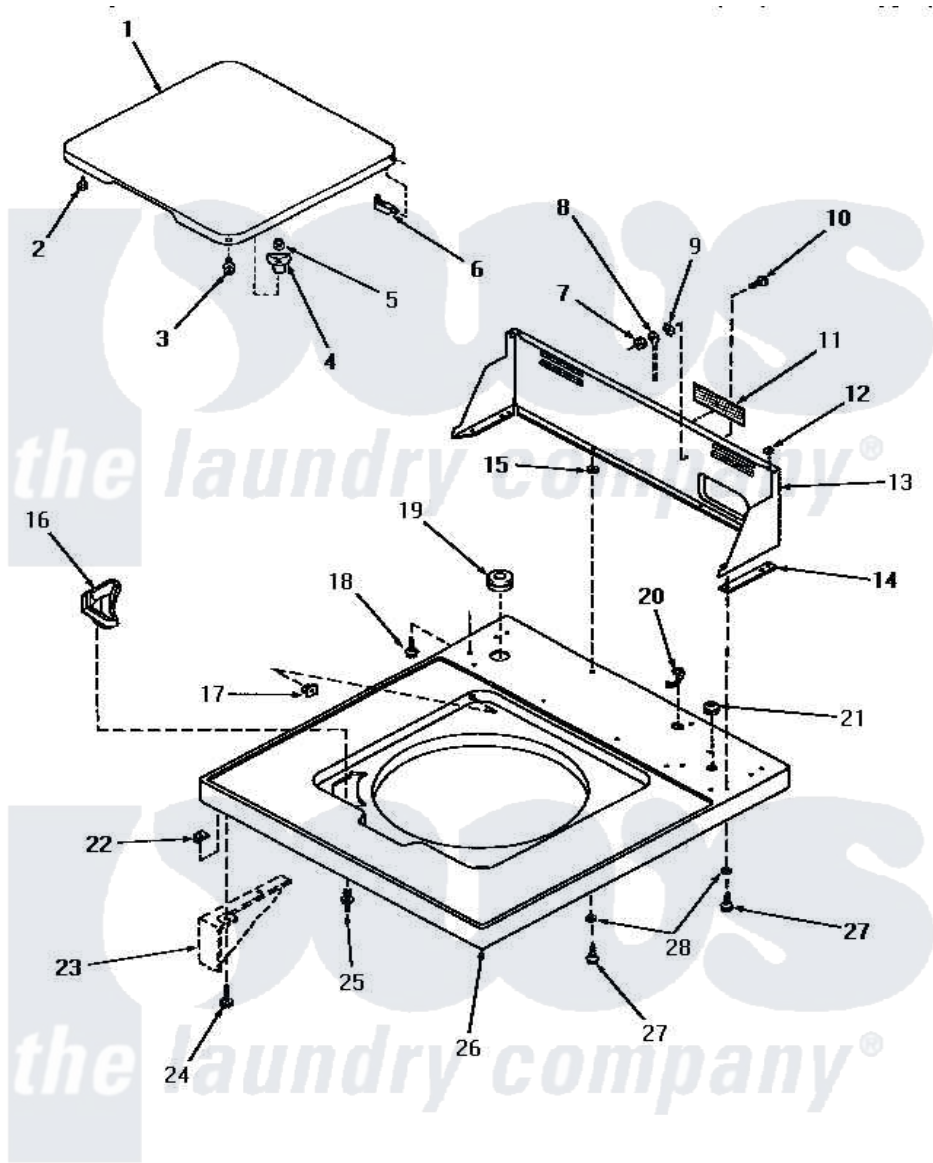

# Amana HA2621 05 - CABINET TOP, LOADING DOOR & CONTROL HOOD

## CABINET TOP, LOADING DOOR AND CONTROL HOOD

Amana [Residential Amana HA2621 Washer Parts](#) Parts Diagram 05 - CABINET TOP, LOADING DOOR & CONTROL HOOD

[Click on the part number to view part](#)

Item	Original Part Number	Replaced By	Status	Part Description
"	NOTE:		Not Available	SIPHON BREAK KIT MUST BE INSTALLED IN DRAIN HOSE IF THE DRAIN RECEPTACLE IS LOWER THAN THE CABINET TOP OF THE WASHER.
1	27665W		Not Available	LOADING DOOR, WHITE
"	27665A		Not Available	ASSY, LID
"	27665K		Not Available	LOADING DOOR, COFFEE
"	27665H		Not Available	LOADING DOOR, HARVEST GOLD
"	27665L		Not Available	LOADING DOOR, ALMOND
2	21685	<a href="#">40038001</a>		Bumper
3	27203		Not Available	ASSY,SCREW & WASHER
4	<a href="#">27149</a>			Catch, Lid Switch
5	<a href="#">21752</a>			Nut, 8-32 Hex Brilock
6	27626		Not Available	HINGE,HIDDEN
7	03673		Not Available	NUT