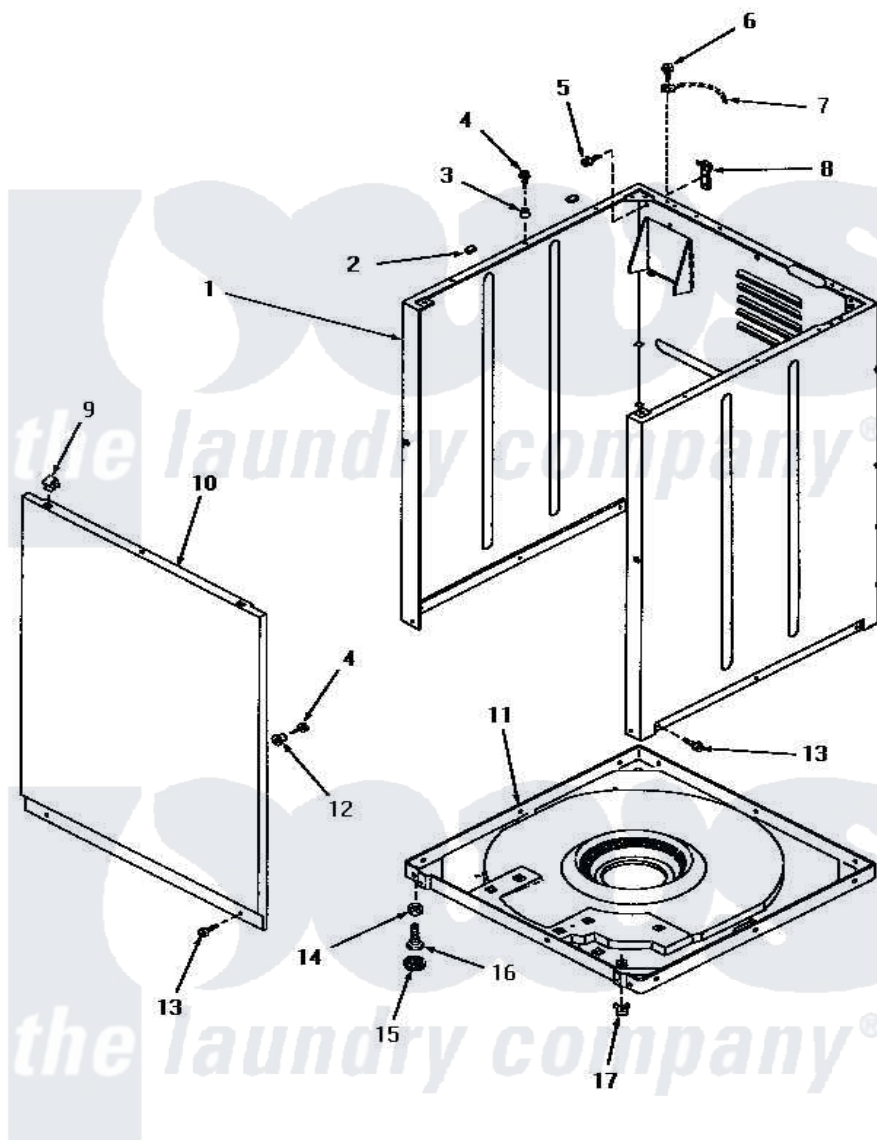

Amana HA2621 07 - FRONT PANEL, CABINET & BASE

FRONT PANEL, CABINET AND BASE

Amana Residential Amana HA2621 Washer Parts Parts Diagram 07 - FRONT PANEL, CABINET & BASE
 Click on the part number to view part

Item	Original Part Number	Replaced By	Status	Part Description
1	27092W		Not Available	CABINET, WHITE
"	27092L	38612LP		Kit Service Cabinet
"	29168W	38612WP		Kit-Servic
"	29168A		Not Available	CABINET, AVOCADO
"	27092A		Not Available	CABINET, AVOCADO
"	29168L		Not Available	CABINET, ALMOND
"	29168H		Not Available	CABINET, HARVEST GOLD
"	27092K		Not Available	CABINET, COFFEE
"	29168K		Not Available	CABINET, COFFEE
"	27092H		Not Available	CABINET, HARVEST GOLD
2	Y56128			Pad, Bumper
3	56079	505187		Locator, Panel
4	56086	Y014874		Screw, Idler Arm And Sleeve
5	51780	3390631		Screw, 10-16 X 3/8
6	56392		Not Available	SCREW,8-18 X 3/8 TAPPI
7	Y00000000		Not Available	SEE NOTE GROUND WIRE, GREEN

8	Y27103		Hinge, Hold-Down Lug
9	28835	22001650	Fastener, Spring
10	27072A		Not Available
"	27072K		Not Available
"	27072H		Not Available
"	27072L	32708LP	Panel, Front
"	27072W		Not Available
11	29757		Not Available
12	28102		Locator, Panel
13	27196	27001200	Screw
14	Y21899	40038101	Nut, Leg
15	21749	40016001	Foot, Rubber
16	20409	22003428	Leg, Adjustable
17	28837		Not Available
NI	26594P		Grease, Silicone - 2 Oz Tube