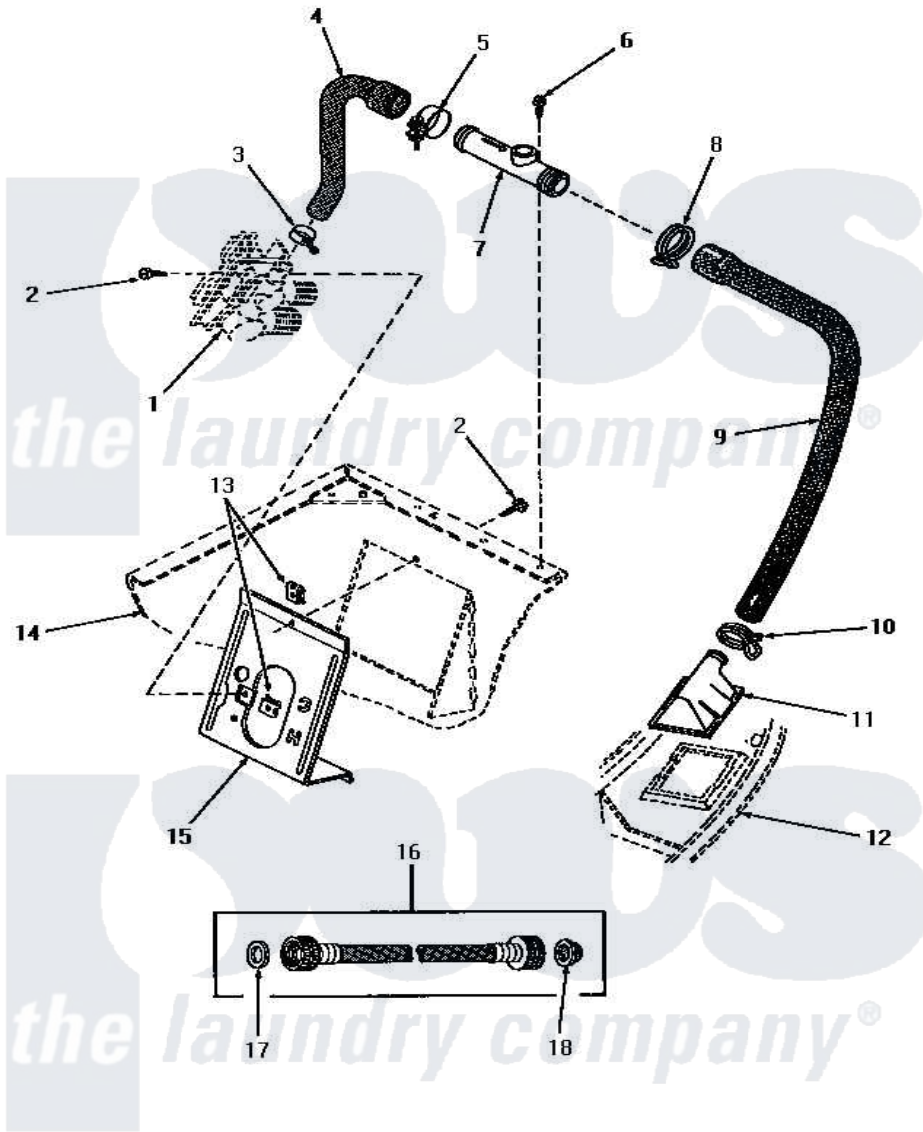

Amana HA2621 09 - INLET/FILL HOSE/BACK FL PREVENTER & BRKT

**INLET HOSE, FILLER HOSE, BACK FLOW PREVENTER
AND MIXING VALVE MOUNTING BRACKET
(starting with Serial No. N3805085)**

Amana [Residential Amana HA2621 Washer Parts](#) Parts Diagram 09 - INLET/FILL HOSE/BACK FL PREVENTER & BRKT

[Click on the part number to view part](#)

Item	Original Part Number	Replaced By	Status	Part Description
1	Y00000000		Not Available	SEE NOTE MIXING VALVE
2	56392		Not Available	SCREW,8-18 X 3/8 TAPPI
3	27643	596669		Clamp, Manifold
4	27183			Hose, Mixing Valve
5	27152		Not Available	CLAMP HOSE
6	23962	W10116760		Screw
7	27118	34280		Assembly, Backflow Prevento
8	29176	285655		Clamp, Hose
9	29182		Not Available	HOSE,WATER INLET
10	29210			Hose Clamp
11	29154			Head, Water Inlet
12	Y00000000		Not Available	SEE NOTE OUTER TUB COVER
13	54038			NUt, Speed U-Type
14	Y00000000		Not Available	SEE NOTE CABINET
15	27126	39407		Bracket, Valve

16	28330	202860	Inlet Hose Assembly
17	20290	Y013783	Washer, Inlet Hose
18	28605	22002960	Strainer, Washer Inlet