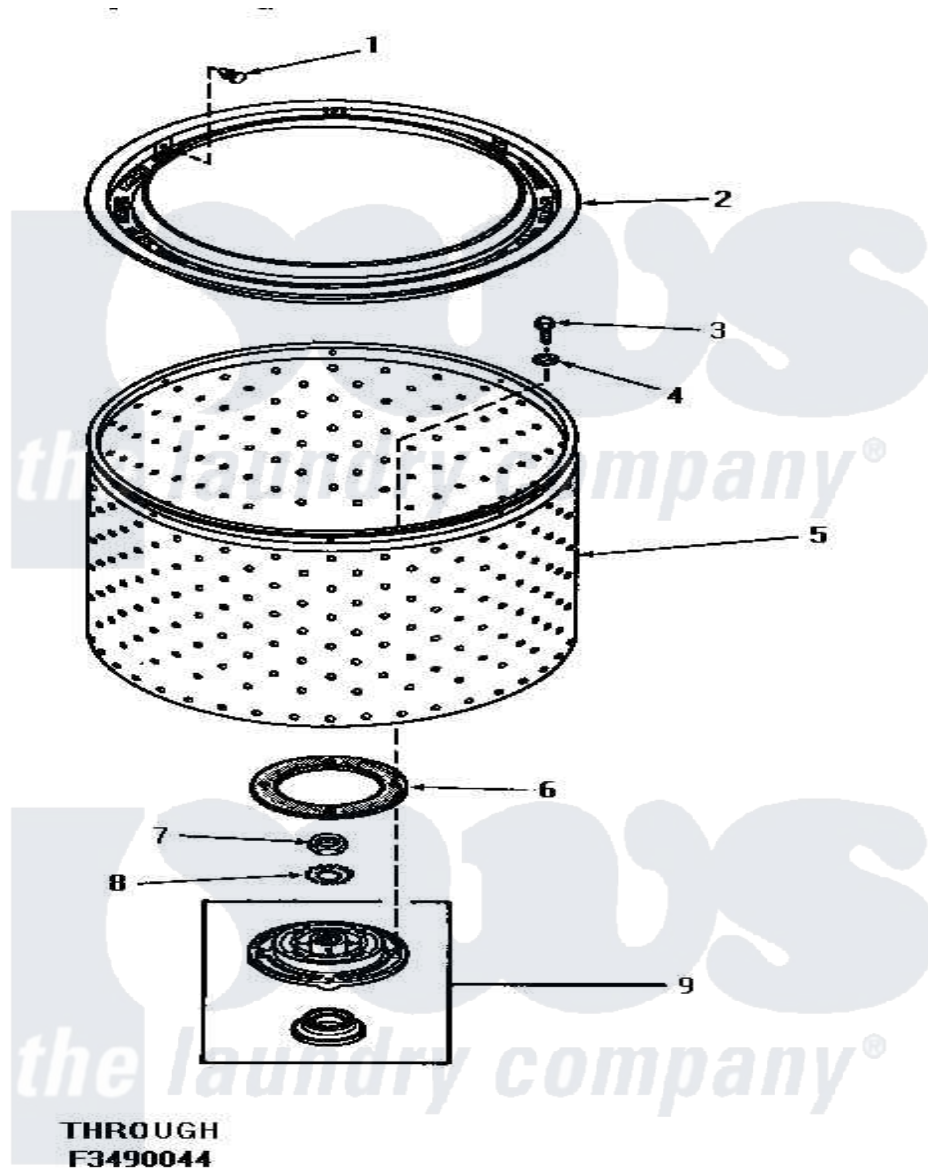

# Amana HA2621 10 - LINT FILTER, WASHTUB & HUB

## LINT FILTER, WASHTUB AND HUB

Amana [Residential Amana HA2621 Washer Parts](#) Parts Diagram 10 - LINT FILTER, WASHTUB & HUB  
 Click on the part number to view part

Item	Original Part Number	Replaced By	Status	Part Description
1	<a href="#">29474</a>			Fastener, Lint Filter
2	27123	<a href="#">33521</a>		Filter Lint/Clothes Guard
3	27202	<a href="#">W10116787</a>		Screw
4	<a href="#">28094</a>			Gasket
5	<a href="#">27074</a>			Motor
"	27073		Not Available	WASHTUB, PORCELAIN
6	27125	<a href="#">39122</a>		Gasket, Washtub
7	Y29220	<a href="#">40016301</a>		Nut, Lock
8	<a href="#">27163</a>			Lockwasher
9	28780	<a href="#">356P3</a>		Kit, Seal-Washer