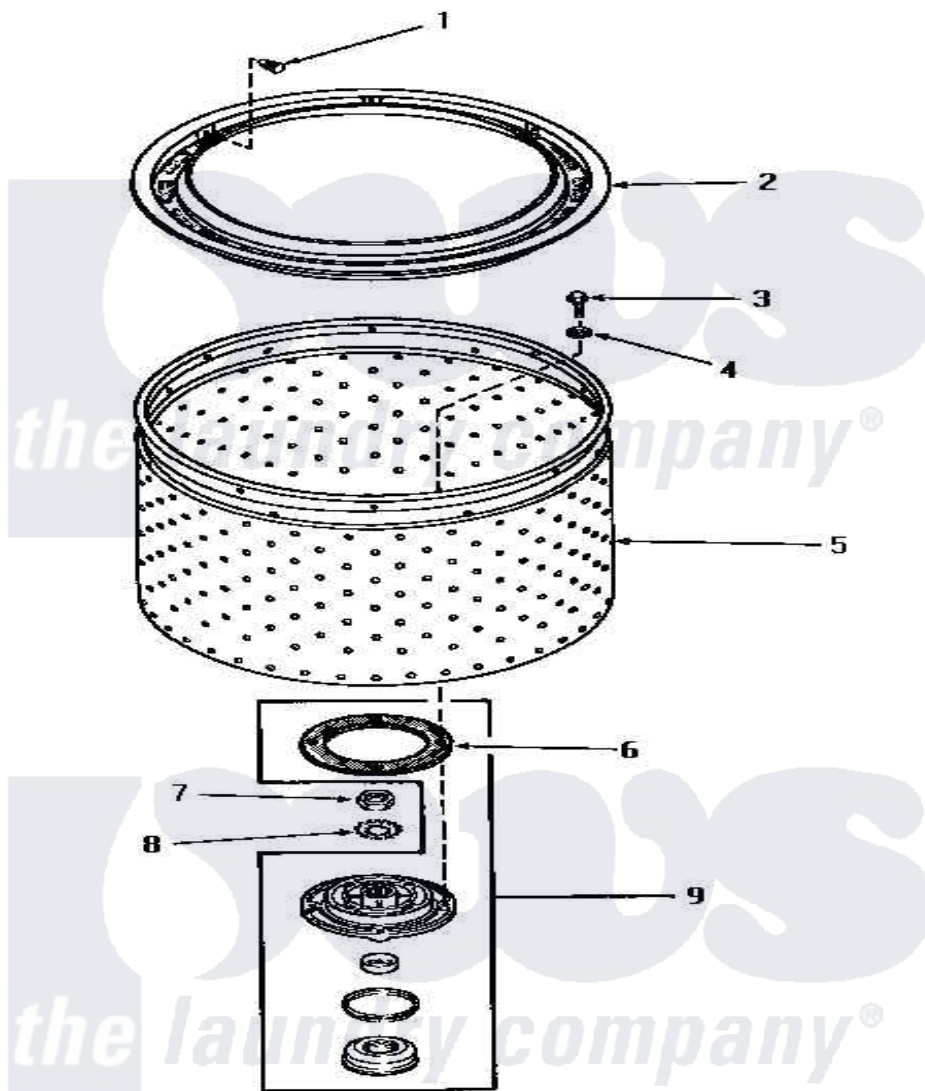

Amana HA2621 11 - LINT FILTER, WASHTUB & HUB

STARTING
F3490045

LINT FILTER, WASHTUB AND HUB

[Amana Residential Amana HA2621 Washer Parts](#) Parts Diagram 11 - LINT FILTER, WASHTUB & HUB
Click on the part number to view part

Item	Original Part Number	Replaced By	Status	Part Description
1	29474			Fastener, Lint Filter
2	27123	33521		Filter Lint/Clothes Guard
3	27202	W10116787		Screw
4	28094			Gasket
5	28138		Not Available	WASHTUB, STAINLESS STEEL
"	29074	39252P		Wash Tub
6	27125	39122		Gasket, Washtub
7	Y29220	40016301		Nut, Lock
8	27163			Lockwasher
9	356P3			Kit, Seal-Washer