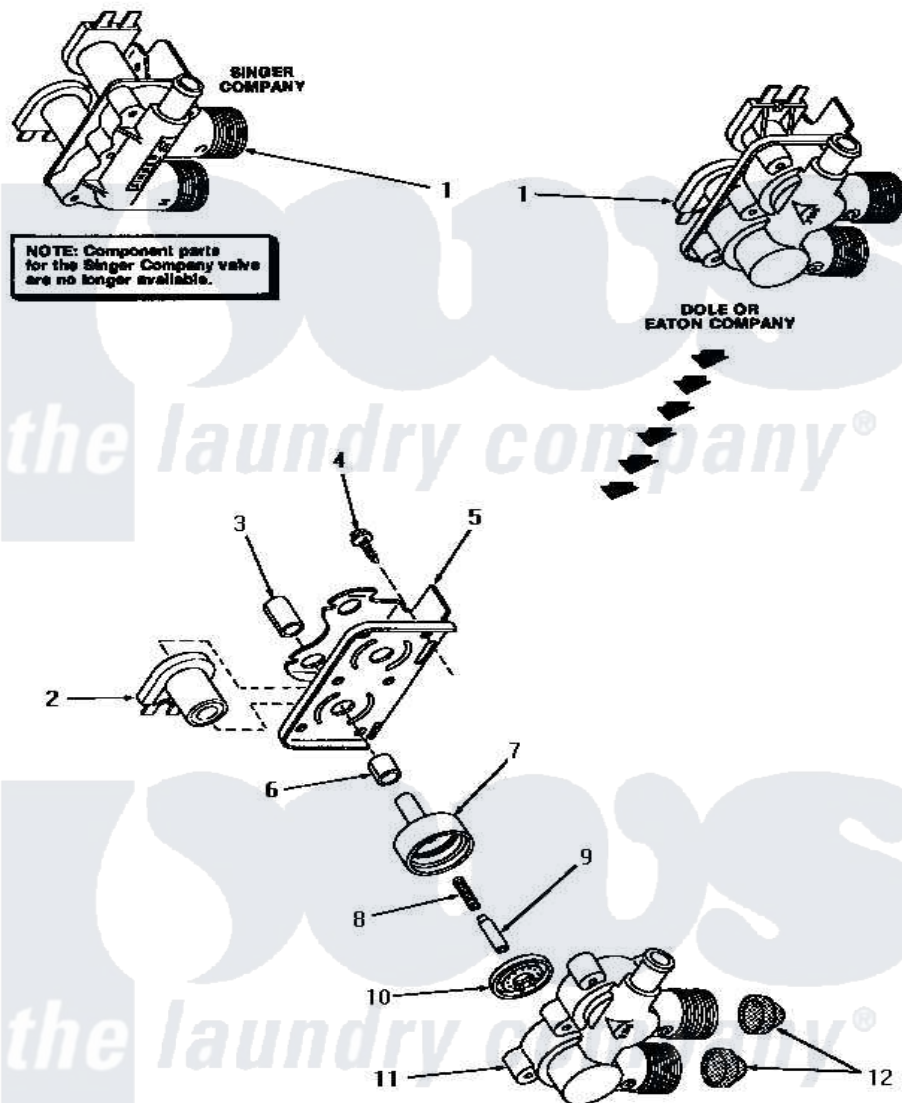

# Amana HA2621 12 - MIXING VALVE ASSY

## MIXING VALVE ASSEMBLY

Amana [Residential Amana HA2621 Washer Parts](#) Parts Diagram 12 - MIXING VALVE ASSY  
 Click on the part number to view part

Item	Original Part Number	Replaced By	Status	Part Description
1	27156	<a href="#">33930</a>		Valve, Mixing
2	24126	<a href="#">33930</a>		Valve, Mixing
3	24128		Not Available	SLEEVE, LONG
4	25817C		Not Available	SCREW
5	Y24158		Not Available	MOUNTING BRACKET
6	24129		Not Available	SLEEVE, SHORT
7	<a href="#">24130</a>			Guide, Armature
8	24131		Not Available	SPRING
9	24132		Not Available	ARMATURE
10	24134		Not Available	DIAPHRAGM
11	Y24159	<a href="#">33930</a>		Valve, Mixing
12	24122	<a href="#">22002960</a>		Strainer, Washer Inlet