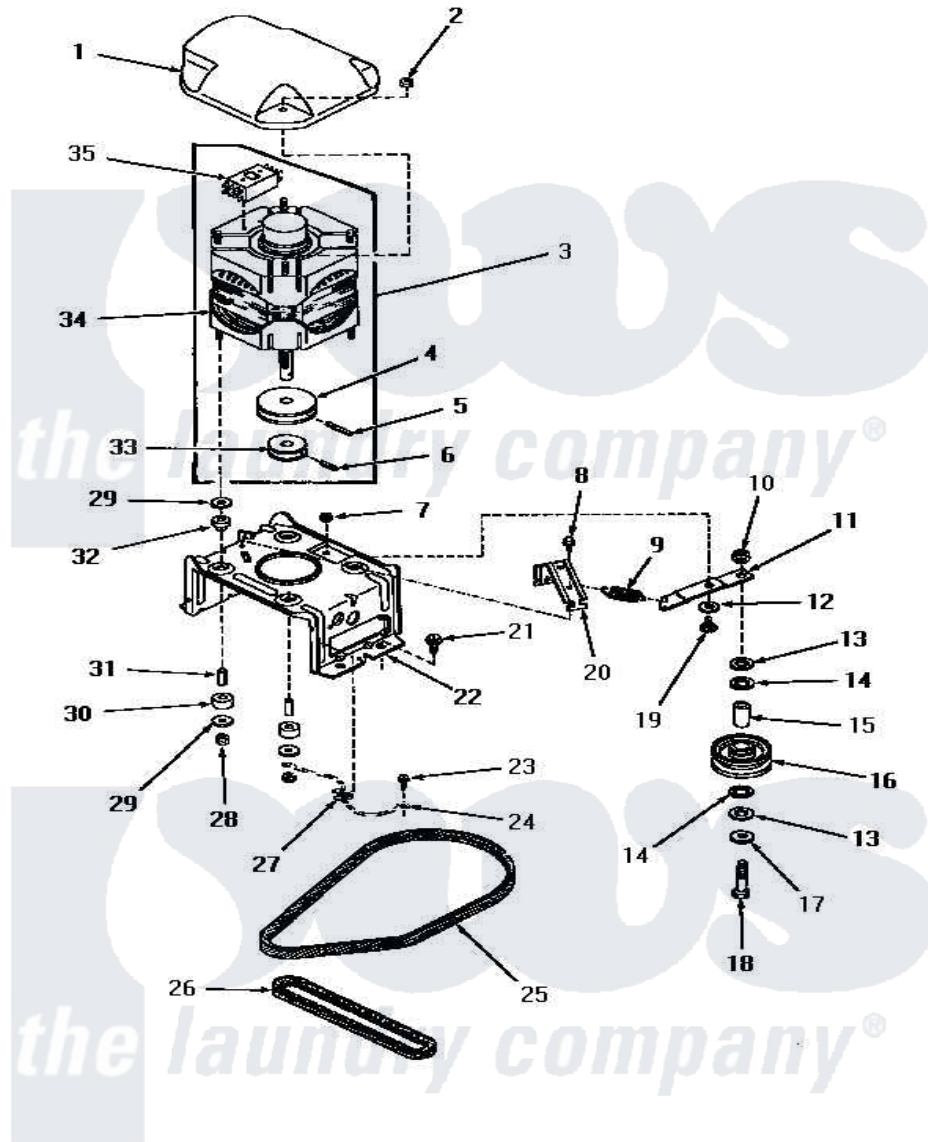

# Amana HA2621 13 - MOTOR, MTG BRACKET, BELTS & IDLER ASSY

**MOTOR, MOUNTING BRACKET, BELTS AND IDLER ASSEMBLY**  
(through Serial No. C3455773)

Amana [Residential Amana HA2621 Washer Parts](#) Parts Diagram 13 - MOTOR, MTG BRACKET, BELTS & IDLER ASSY  
Click on the part number to view part

Item	Original Part Number	Replaced By	Status	Part Description
1	<a href="#">27136</a>			Shield, Motor
2	<a href="#">27201</a>			Locknut
3	27179	<a href="#">27179P</a>		Motor-Drve
4	27171		Not Available	PULLEY,MOTOR
5	<a href="#">23750</a>			Pin, Roll
6	<a href="#">10416</a>			Pin, Roll
7	52566	<a href="#">27001225</a>		Nut, Jam Mid Lock 1/4-20
8	56264	<a href="#">27001200</a>		Screw
9	27928		Not Available	SPRING
10	56156	<a href="#">358160</a>		Nut
11	<a href="#">27135</a>			Lever, Idler
12	81392	<a href="#">40054701</a>		Washer
13	28018		Not Available	WASHER
14	27210		Not Available	WASHER
15	27601		Not Available	BEARING
16	27212	<a href="#">R9900487</a>		Sheet

17	27211	Not Available	WASHER
18	<a href="#">27209</a>		Bolt
19	27229	<a href="#">40038901</a>	Screw, 1/4-20
20	<a href="#">27929</a>		Xarm Spring
21	<a href="#">27157</a>		Screw, 10-24 X 5/8 Spec
22	27112	Not Available	MOTOR MOUNTING BRACKET
23	26592	Not Available	HEX HEAD SCREW
24	Y00000000	Not Available	SEE NOTE GROUND WIRE, GREEN
25	27246	<a href="#">R9900487</a>	Sheet
26	<a href="#">27155</a>		Belt, Pump
27	Y00161	<a href="#">B5733302</a>	Clip, Ground
28	<a href="#">23604</a>		Nut, Hex 10-32 Lock
29	03888	Not Available	WASHER
30	01953	Not Available	WASHER,LOWER MOTOR MOU
31	27181	Not Available	SPACER,MOTOR
32	<a href="#">01952A</a>		Mounting, Rubber
33	Y27104	Not Available	PULLEY,MOTOR
34	27772	<a href="#">27179P</a>	Motor-Drve
35	24139	Not Available	SWITCH,MOTOR
"	24140	Not Available	SWITCH,MOTOR
"	24142	Not Available	SWITCH,MOTOR
"	<a href="#">Y24149</a>		Switch, Motor
NI	258P3	Not Available	KIT,CAPACITOR