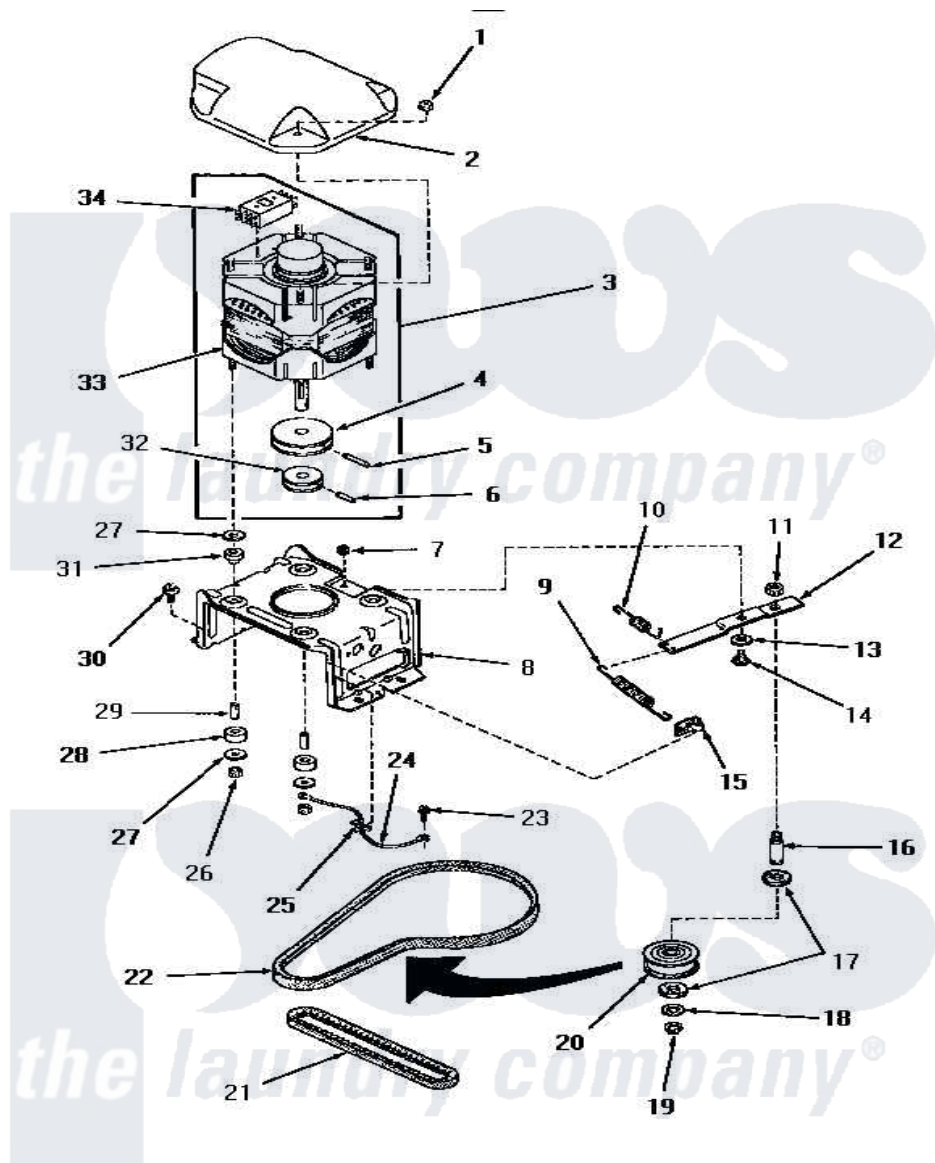

Amana HA2621 14 - MOTOR, MTG BRACKET, BELTS & IDLER ASSY

MOTOR, MOUNTING BRACKET, BELTS AND IDLER ASSEMBLY
(starting with Serial No. C3486774)

Amana [Residential Amana HA2621 Washer Parts](#) Parts Diagram 14 - MOTOR, MTG BRACKET, BELTS & IDLER ASSY
Click on the part number to view part

Item	Original Part Number	Replaced By	Status	Part Description
1	27201			Locknut
2	27136			Shield, Motor
3	27179	27179P		Motor-Drve
4	27171		Not Available	PULLEY,MOTOR
5	23750			Pin, Roll
6	10416			Pin, Roll
7	52566	27001225		Nut, Jam Mid Lock 1/4-20
8	28791			Bracket, Motor Mount
9	28807	37366		Spring, Idler
10	30620		Not Available	SPRING,IDLER LEVER HEL
11	28803	2221070		Clamp, Nylon
12	31054	40041002		Lever, Idler
13	81392	40054701		Washer
14	27229	40038901		Screw, 1/4-20
15	28849			Clip, Spring
16	28802			Shaft, Idler

17	Y29443		Washer, Felt
18	52549		Washer, 501 ID X3/4 Odx
19	23748		Ring, Retaining
20	28800	Not Available	WHEEL, IDLER
21	27155		Belt, Pump
22	28808		Belt, Agitate And Spin
23	26592	Not Available	HEX HEAD SCREW
24	Y00000000	Not Available	SEE NOTE GROUND WIRE, GREEN
25	Y00161	B5733302	Clip, Ground
26	23604		Nut, Hex 10-32 Lock
27	03888	Not Available	WASHER
28	01953	Not Available	WASHER, LOWER MOTOR MOU
29	27181	Not Available	SPACER, MOTOR
30	27157		Screw, 10-24 X 5/8 Spec
31	01952A		Mounting, Rubber
32	Y27104	Not Available	PULLEY, MOTOR
33	27772	27179P	Motor-Drve
"	30895	27179P	Motor-Drve
34	24139	Not Available	SWITCH, MOTOR
"	24140	Not Available	SWITCH, MOTOR
"	30895A	30895AP	Switch Motor-W/Instr
"	30897A	30897AP	Switch- MO
"	24142	Not Available	SWITCH, MOTOR
"	Y24149		Switch, Motor
NI	20605	Not Available	LUBE, HI TEMPERATURE-56
"	258P3	Not Available	KIT, CAPACITOR