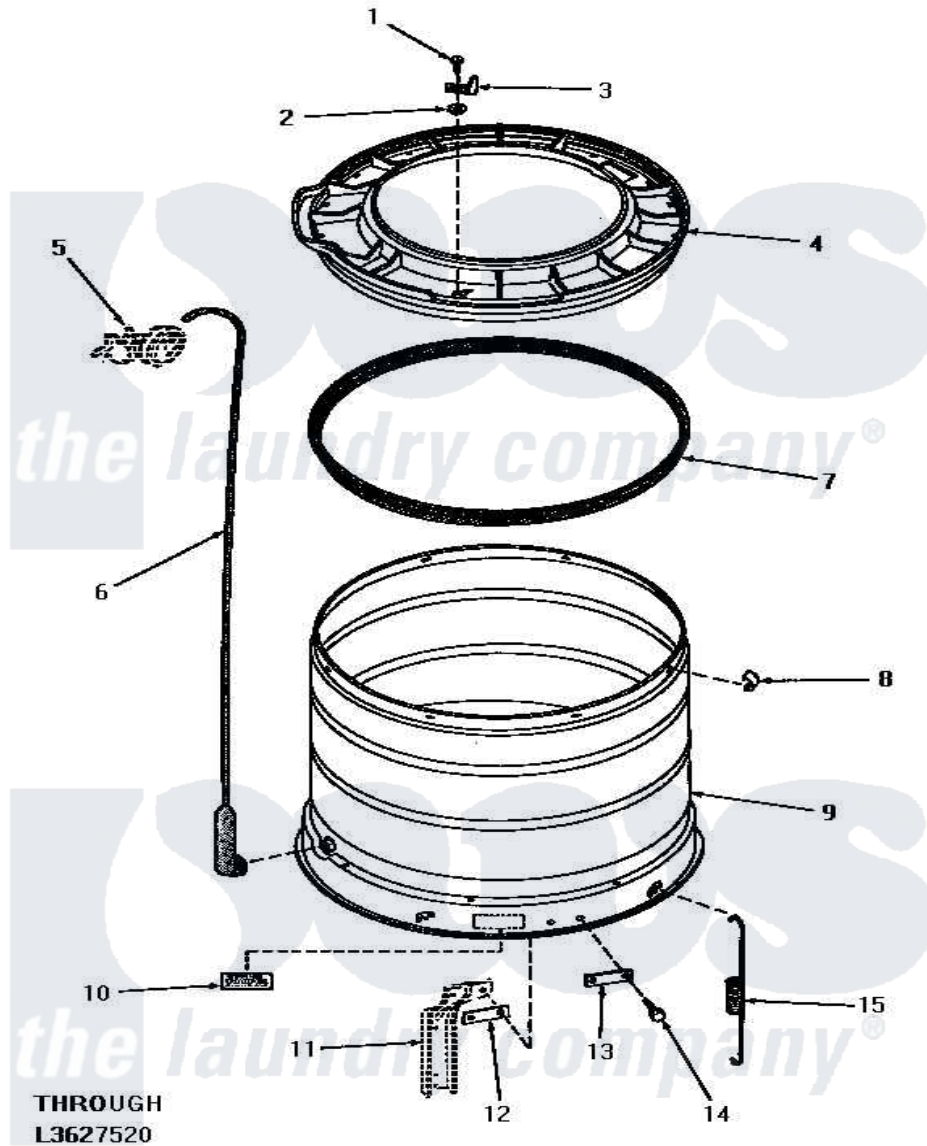

Amana HA2621 15 - OUTER TUB, COVER & PRESSURE HOSE

OUTER TUB, COVER AND PRESSURE HOSE

Amana [Residential Amana HA2621 Washer Parts](#) Parts Diagram 15 - OUTER TUB, COVER & PRESSURE HOSE
 Click on the part number to view part

Item	Original Part Number	Replaced By	Status	Part Description
1	25723	27001200		Screw
2	03815			Lockwasher, No.10 Ext Shk
3	27247			Trigger, Out-Of-Bal Swi
4	27137	31153		Cover Outer Tub
5	Y00000000		Not Available	SEE NOTE PRESSURE SWITCH
6	29077		Not Available	ASSY,PRESSURE FILL HOSxREPLACE
7	27184			Gasket, Tub Cover
8	Y27017		Not Available	CLIP,SPRING
9	27071		Not Available	OUTER TUB
10	Y27195		Not Available	STICKER
11	Y00000000		Not Available	SEE NOTE SUPPORT LEG
12	27927			Plate, Leg .032
13	27926			Plate, Leg .063
14	27205	40128701		Screw, 5/16-18 X .50
15	27239			Spring, Leg