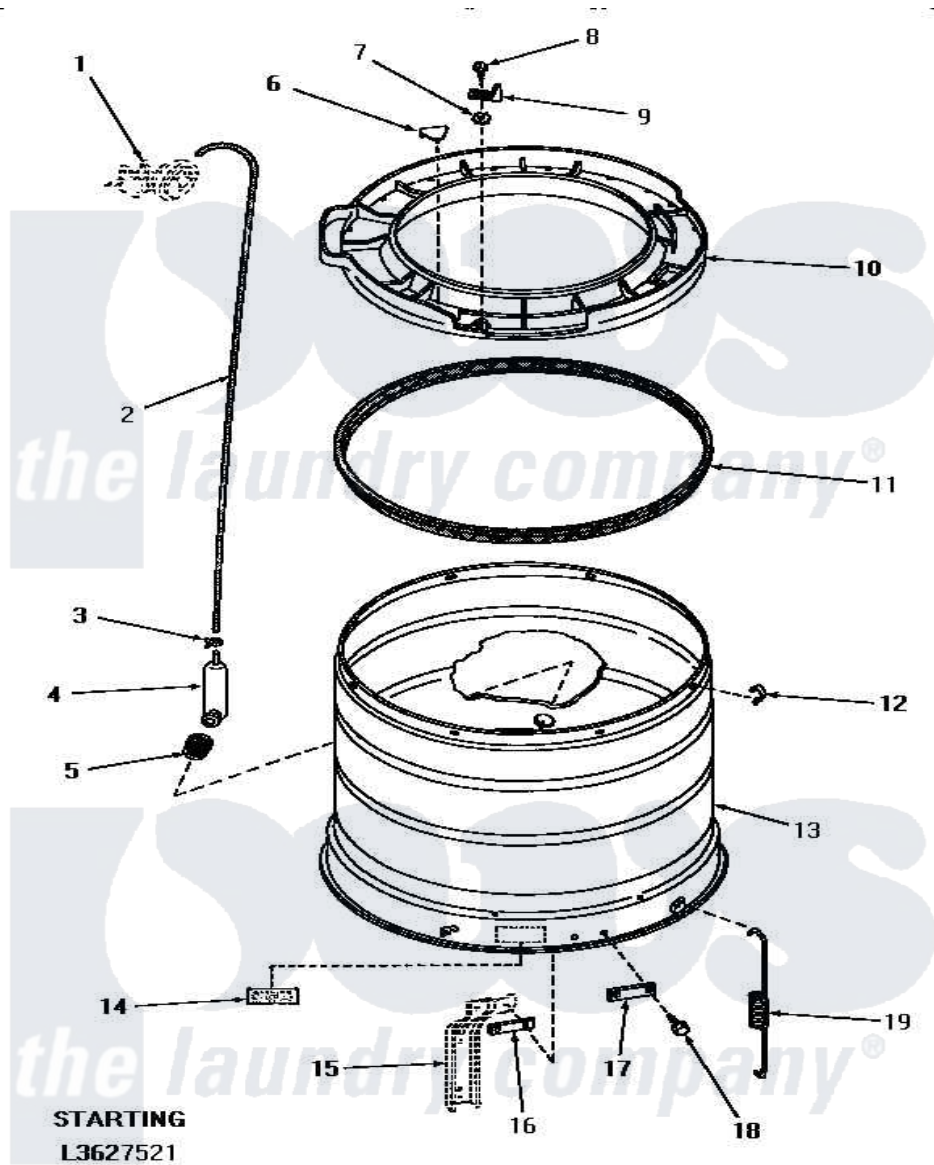

Amana HA2621 16 - OUTER TUB, COVER & PRESSURE HOSE

OUTER TUB, COVER AND PRESSURE HOSE

Amana [Residential Amana HA2621 Washer Parts](#) Parts Diagram 16 - OUTER TUB, COVER & PRESSURE HOSE
 Click on the part number to view part

Item	Original Part Number	Replaced By	Status	Part Description
1	Y00000000		Not Available	SEE NOTE PRESSURE SWITCH
2	29213	39125		Tubing 31
3	Y22294	596669		Clamp, Manifold
4	29116		Not Available	PRESSURE ACCUMULATOR
5	29175	40037801		Grommet
6	29901		Not Available	PLUG,SNAP-IN-OUTER TUB
7	03815			Lockwasher, No.10 Ext Shk
8	25723	27001200		Screw
9	27247			Trigger, Out-Of-Bal Swi
10	29555	31153		Cover Outer Tub
11	27184			Gasket, Tub Cover
12	Y27017		Not Available	CLIP,SPRING
13	29232		Not Available	OUTER TUB
14	Y27195		Not Available	STICKER
15	Y00000000		Not Available	SEE NOTE SUPPORT LEG
16	27927			Plate, Leg .032