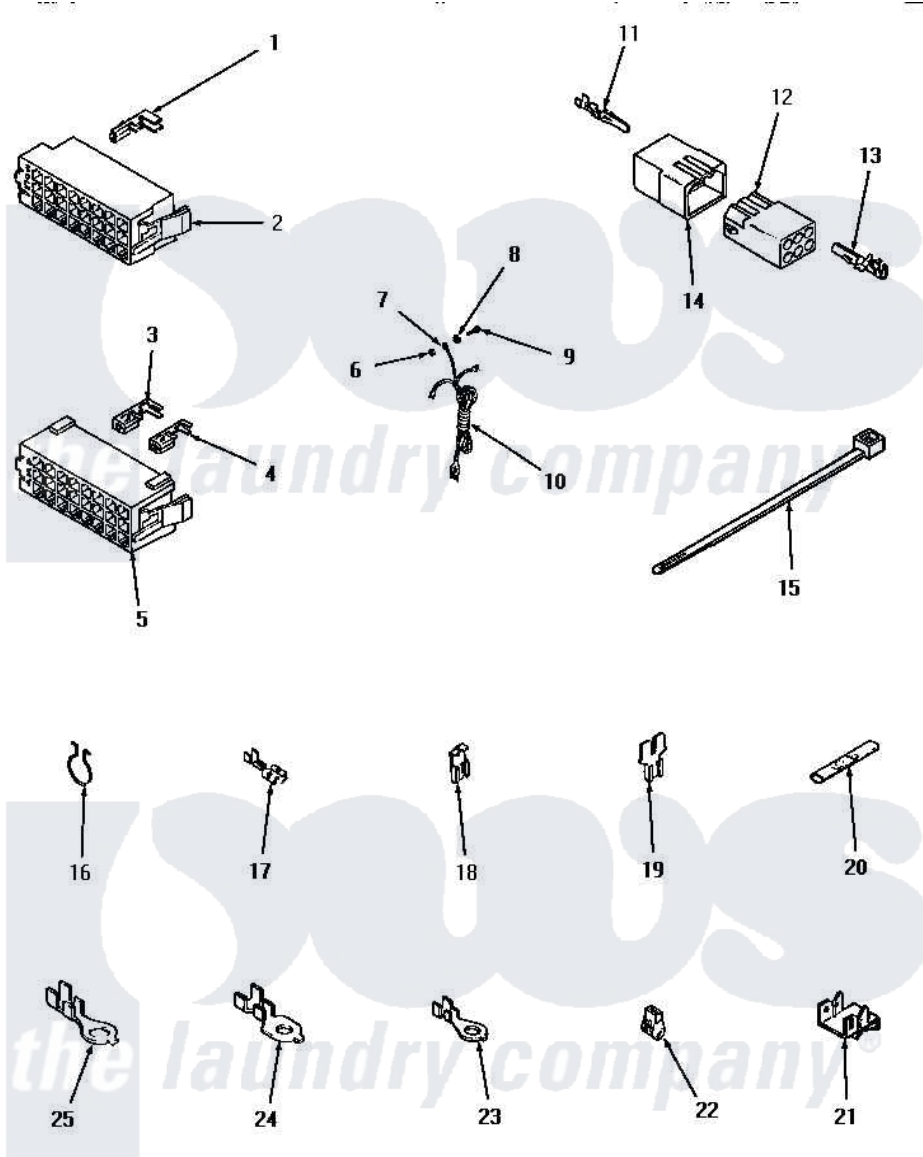

# Amana HA2621 17 - POWER CORD & WIRE TERMINALS

## POWER CORD AND WIRE TERMINALS

Amana [Residential Amana HA2621 Washer Parts](#) Parts Diagram 17 - POWER CORD & WIRE TERMINALS  
 Click on the part number to view part

Item	Original Part Number	Replaced By	Status	Part Description
1	24176		Not Available	MOLEX TERMINAL
2	24175	<a href="#">12500058</a>		Knob Ski
3	00183		Not Available	TERMINAL,FEMALE 2-WIRE
4	00180		Not Available	TERMINAL,FEMALE
5	28856		Not Available	HOUSING,24 POSITION
6	03673		Not Available	NUT
7	Y00000000		Not Available	SEE NOTE GROUND WIRE, GREEN
8	<a href="#">03815</a>			Lockwasher, No.10 Ext Shk
9	<a href="#">20267</a>			Screw, 10-24 X 3/8 Round
10	22660		Not Available	POWER CORD AND PLUG
11	<a href="#">Y00116</a>			Terminal, Pin-Male
12	<a href="#">26708</a>			Receptacle, 6 Circuit
13	Y00117	<a href="#">5011-XX</a>		093 Female Socket
14	<a href="#">23041</a>			Plug, 6 Circuit
15	55881	<a href="#">M0321209</a>		Tie-Electrical
16	<a href="#">51291</a>			Clip, Wire

17	Y00119		Not Available	SPADE TERMINAL(18 GAUGE) (1/4 INCH-(1) 18 GAUGE WIRE)
18	<a href="#">Y00120</a>			Terminal, Flag-1/4 Fema
19	29673		Not Available	DOUBLE CONNECTOR
20	21091		Not Available	CONNECTOR TWO 1/4 INCH MALE
21	Y00161	<a href="#">B5733302</a>		Clip, Ground
22	70210		Not Available	INSULATOR,BLUE
23	<a href="#">00110</a>			No.10 18 Gauge Wire
24	<a href="#">Y00111</a>			Ring Terminal No.10 No.10 18 Gauge Wires Or
25	Y00113		Not Available	TERMINAL,RING-1/4 STUD