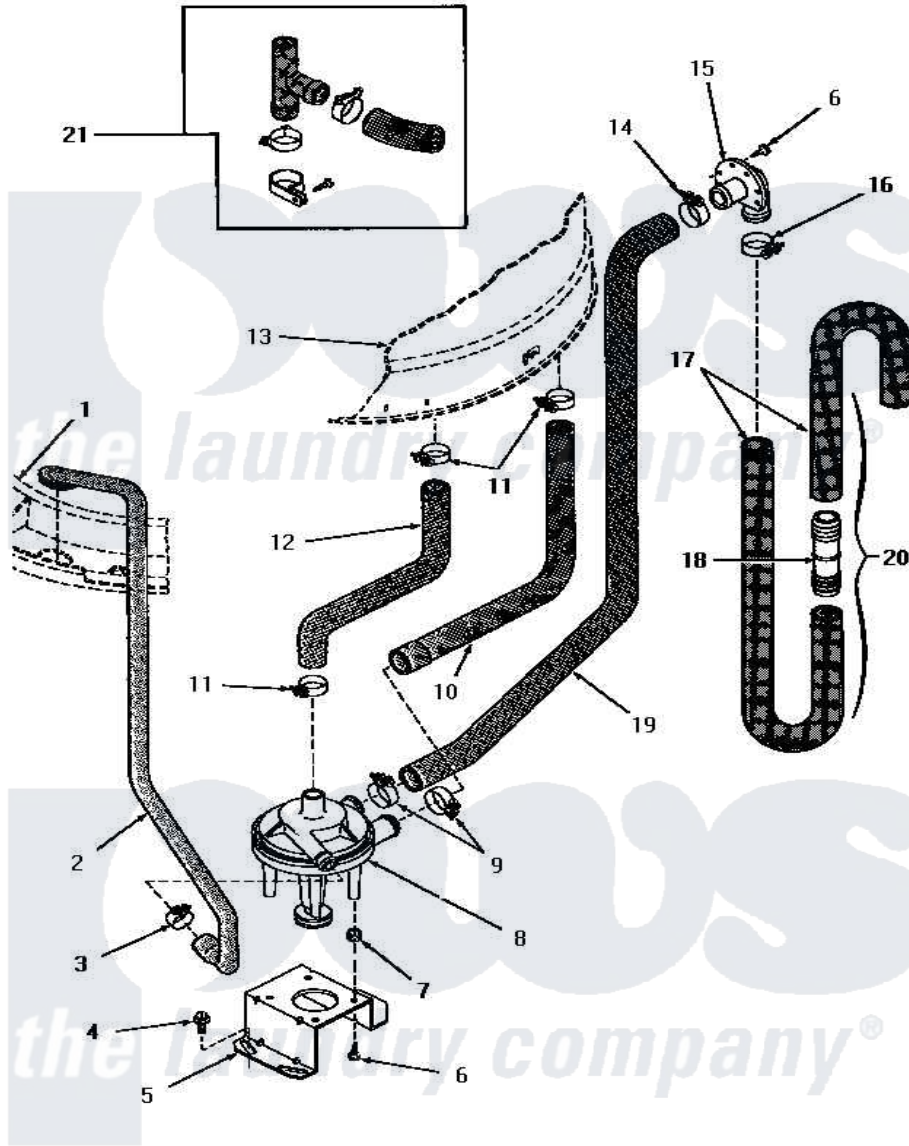

Amana HA2621 18 - PUMP ASSY/BRKT/HOSES & SIPHON BREAK KIT

PUMP ASSEMBLY, BRACKET, HOSES AND SIPHON BREAK KIT
(Models equipped with rubber drain hose)

Amana [Residential Amana HA2621 Washer Parts](#) Parts Diagram 18 - PUMP ASSY/BRKT/HOSES & SIPHON BREAK KIT

[Click on the part number to view part](#)

Item	Original Part Number	Replaced By	Status	Part Description
1	Y00000000		Not Available	SEE NOTE OUTER TUB COVER
2	27232		Not Available	HOSE
3	27644	285655		Clamp, Hose
4	27157			Screw, 10-24 X 5/8 Spec
5	27105			Bracket, Pump Mounting
6	51784		Not Available	SCREW,10B-16 X 1/2 HEX
7	27063			On-Sert
8	27065	31968		Assembly, Pump NA
9	27153	285655		Clamp, Hose
10	27160		Not Available	HOSE,TUB TO PUMP-DRAIN
11	27151	285655		Clamp, Hose
12	27159		Not Available	HOSE,TUB TO PUMP
13	Y00000000		Not Available	SEE NOTE OUTER TUB
14	20391	285655		Clamp, Hose
15	23553		Not Available	ELBOW,DRAIN HOSE-PLAST

16	20211	285655	Clamp, Hose
17	28293		Hose, Drain
18	25863	16272	Connector, Straight
19	27161		Hose, Pump To Drain Val
20	Y00000000		Not Available SEE NOTE DRAIN HOSE AND HOSE COUPLER -- (SEE NOTE 1)
21	297P3	76660	Break-Sphn