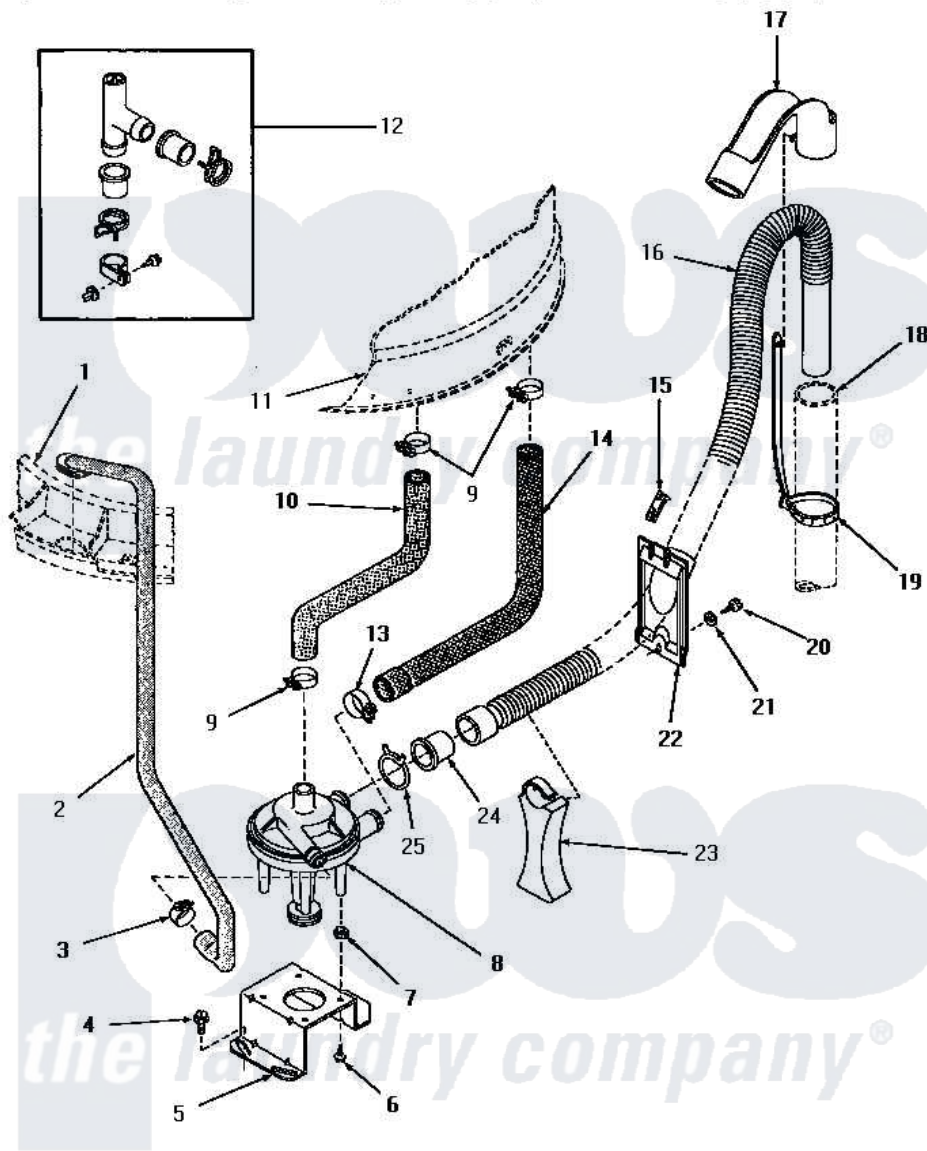

Amana HA2621 19 - PUMP ASSY/BRKT/HOSES & SIPHON BREAK KIT

PUMP ASSEMBLY, BRACKET, HOSES AND SIPHON BREAK KIT
(Models equipped with plastic drain hose)

Amana [Residential Amana HA2621 Washer Parts](#) Parts Diagram 19 - PUMP ASSY/BRKT/HOSES & SIPHON BREAK KIT

[Click on the part number to view part](#)

Item	Original Part Number	Replaced By	Status	Part Description
1	Y00000000		Not Available	SEE NOTE OUTER TUB COVER
2	27232		Not Available	HOSE
3	27644	285655		Clamp, Hose
4	27157			Screw, 10-24 X 5/8 Spec
5	27105			Bracket, Pump Mounting
6	51784		Not Available	SCREW,10B-16 X 1/2 HEX
7	27063			On-Sert
8	27065	31968		Assembly, Pump NA
9	27151	285655		Clamp, Hose
10	27159		Not Available	HOSE,TUB TO PUMP
11	Y00000000		Not Available	SEE NOTE OUTER TUB
12	386P3	76660		Break-Sphn
13	27153	285655		Clamp, Hose
14	27160		Not Available	HOSE,TUB TO PUMP-DRAIN
15	29936		Not Available	HOSE RETAINER CLIP

16	29142	39952	Hose- Drai
17	29144	22003814	Retainer, Drain Hose
18	Y00000000		Not Available SEE NOTE STANDPIPE
19	29999	8539404	Tie-Wire
20	27196	27001200	Screw
21	20492	M0270504	Washer
22	29131		Not Available RETAINER,DIRECTIONAL
23	29284		Stand, Hose
24	29143		Not Available HOSE,ADAPTER
25	29172		Not Available CLAMP,HOSE
NI	406P3	451P3	Kit Drain Extension